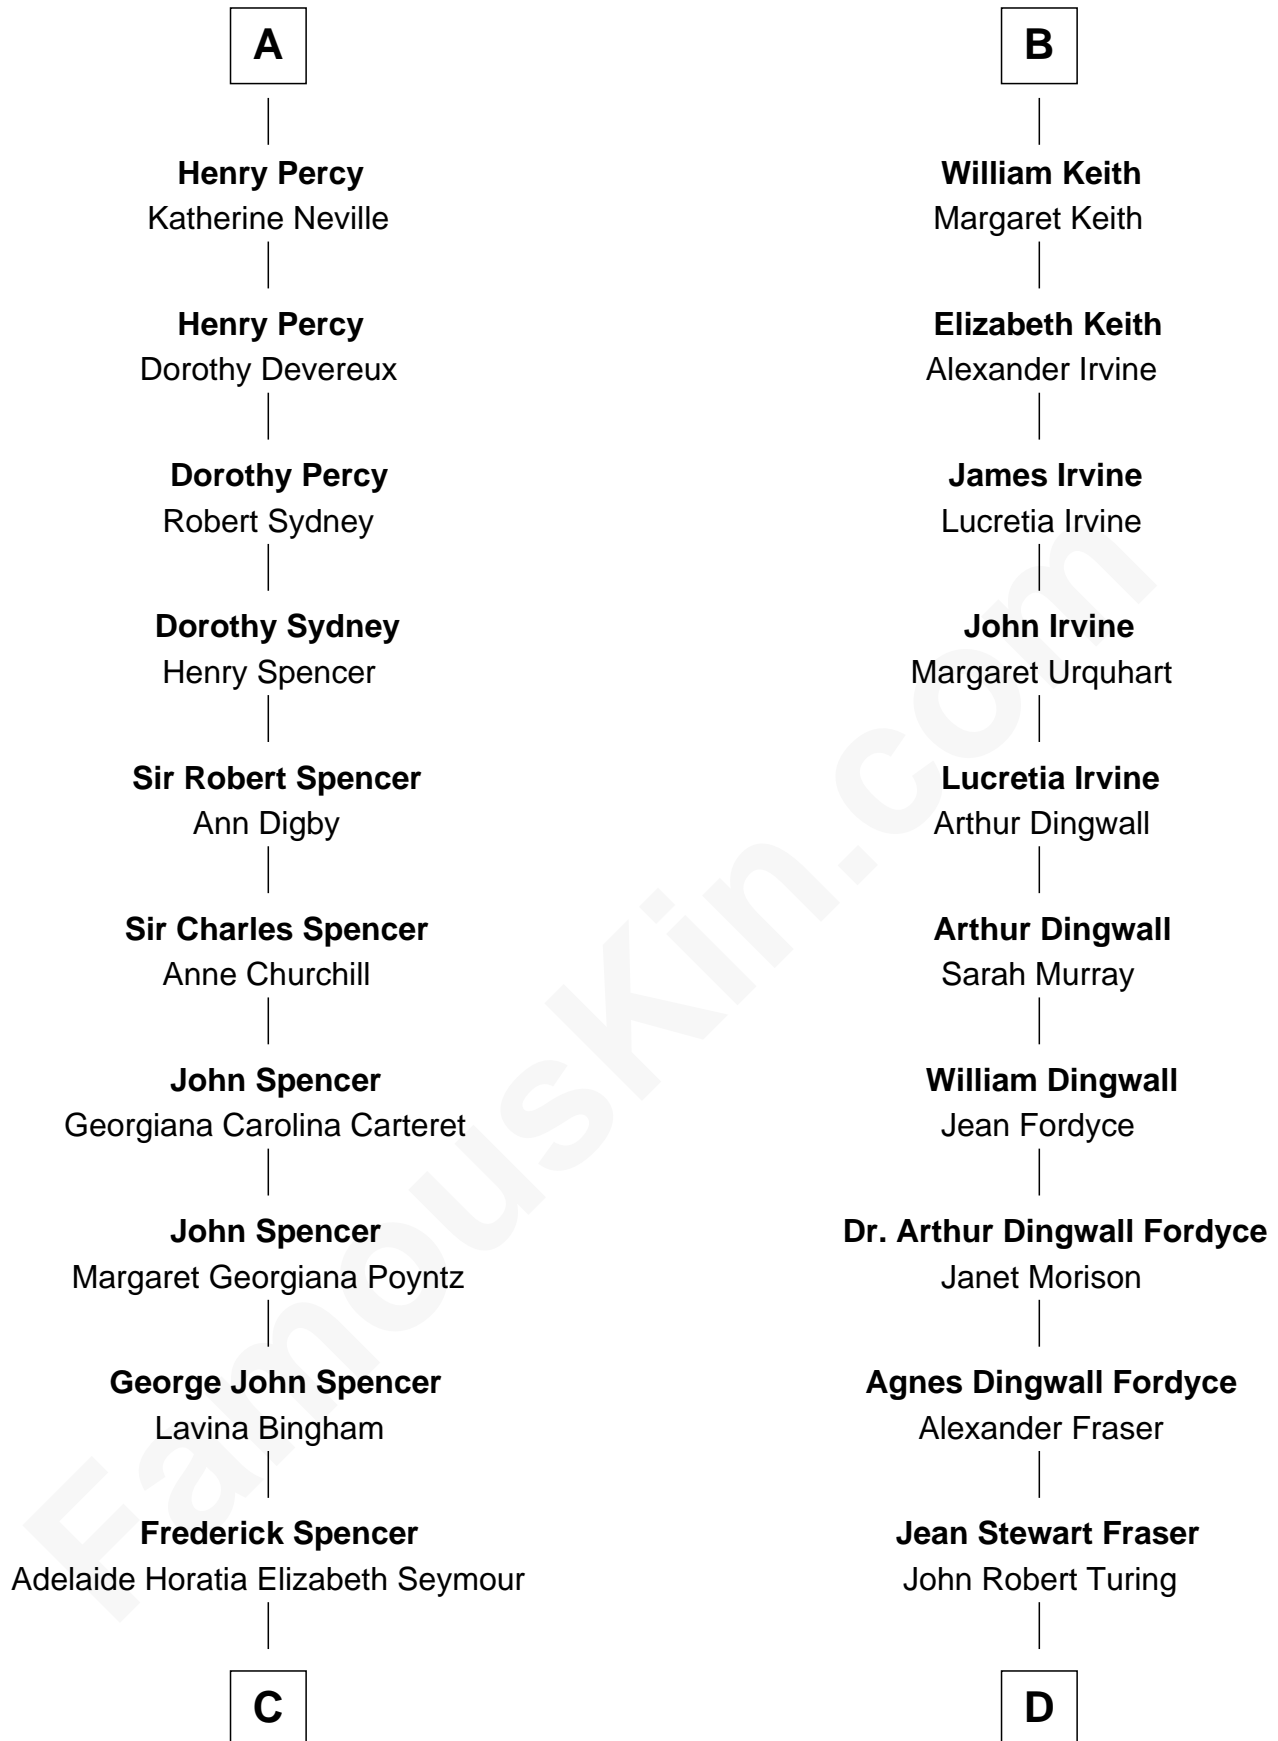

FamousKin.com Relationship Chart of

Prince William

Prince of Wales

19th cousin 2 times removed of

Alan Turing

WWII Codebreaker of Nazi Enigma Machine

C

Charles Robert Spencer

Margaret Baring

Albert Edward John Spencer

Cynthia Elinor Beatrix Hamilton

Edward John Spencer

Frances Ruth Burke Roche

Princess Diana Frances Spencer

Charles III, King of the United Kingdom

Prince William