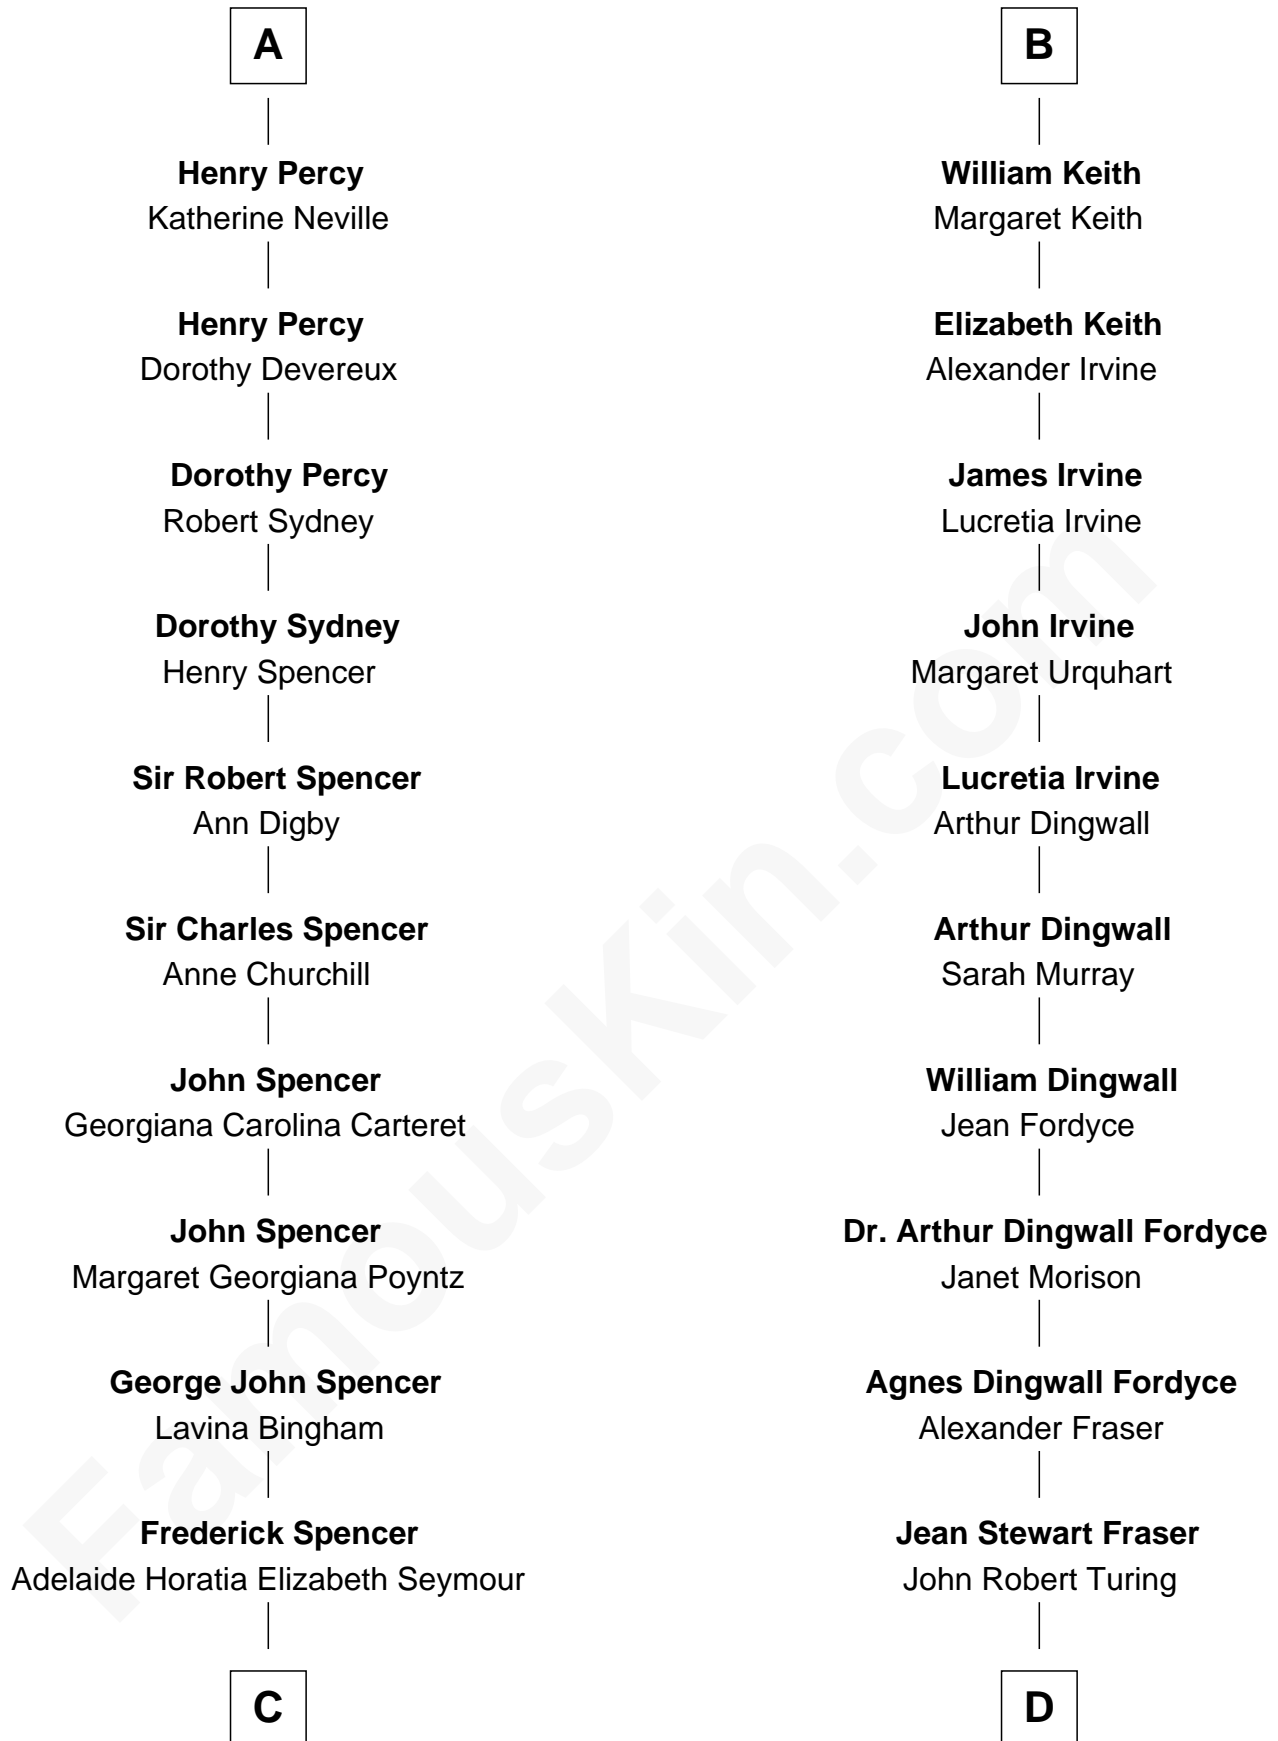

FamousKin.com Relationship Chart of

Prince William

Prince of Wales

19th cousin 2 times removed of

Alan Turing

WWII Codebreaker of Nazi Enigma Machine

Sir Robert de Holland

Maude la Zouche

C

Charles Robert Spencer

Margaret Baring

Albert Edward John Spencer

Cynthia Elinor Beatrix Hamilton

Edward John Spencer

Frances Ruth Burke Roche

Princess Diana Frances Spencer