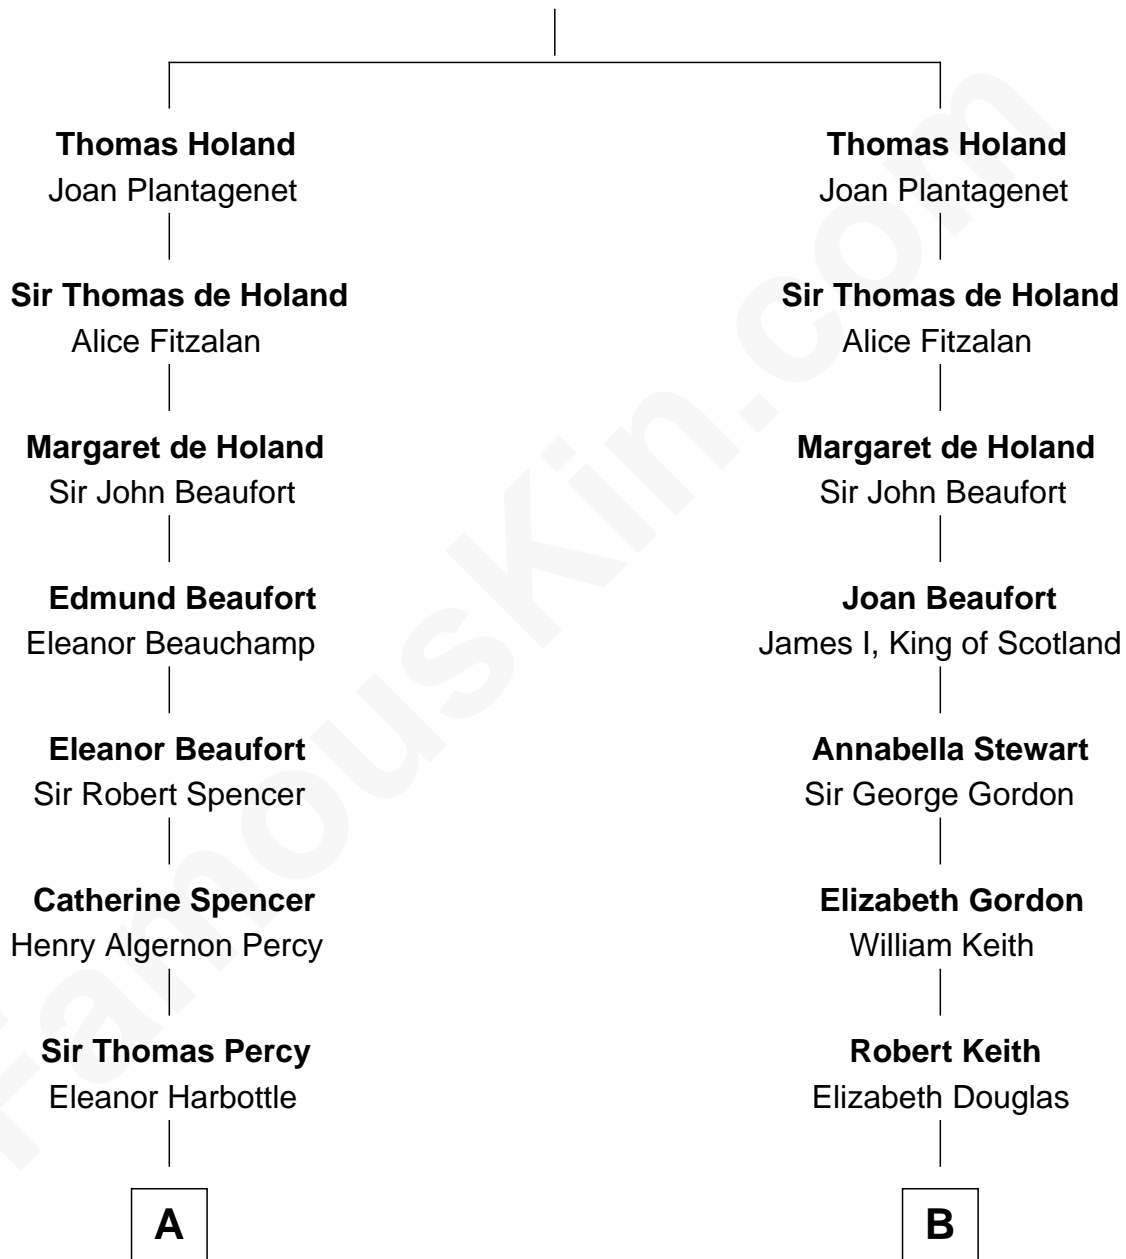

FamousKin.com Relationship Chart of

Prince William

Prince of Wales

19th cousin 2 times removed of

Alan Turing

WWII Codebreaker of Nazi Enigma Machine

Sir Robert de Holland

Maude la Zouche

C

Charles Robert Spencer

Margaret Baring

Albert Edward John Spencer

Cynthia Elinor Beatrix Hamilton

Edward John Spencer

Frances Ruth Burke Roche

Princess Diana Frances Spencer

Charles III, King of the United Kingdom

Prince William

Prince of Wales

D

Rev. John Robert Turing

Fanny Montague Boyd

Julius Matheson Turing

Ethel Sara Stoney