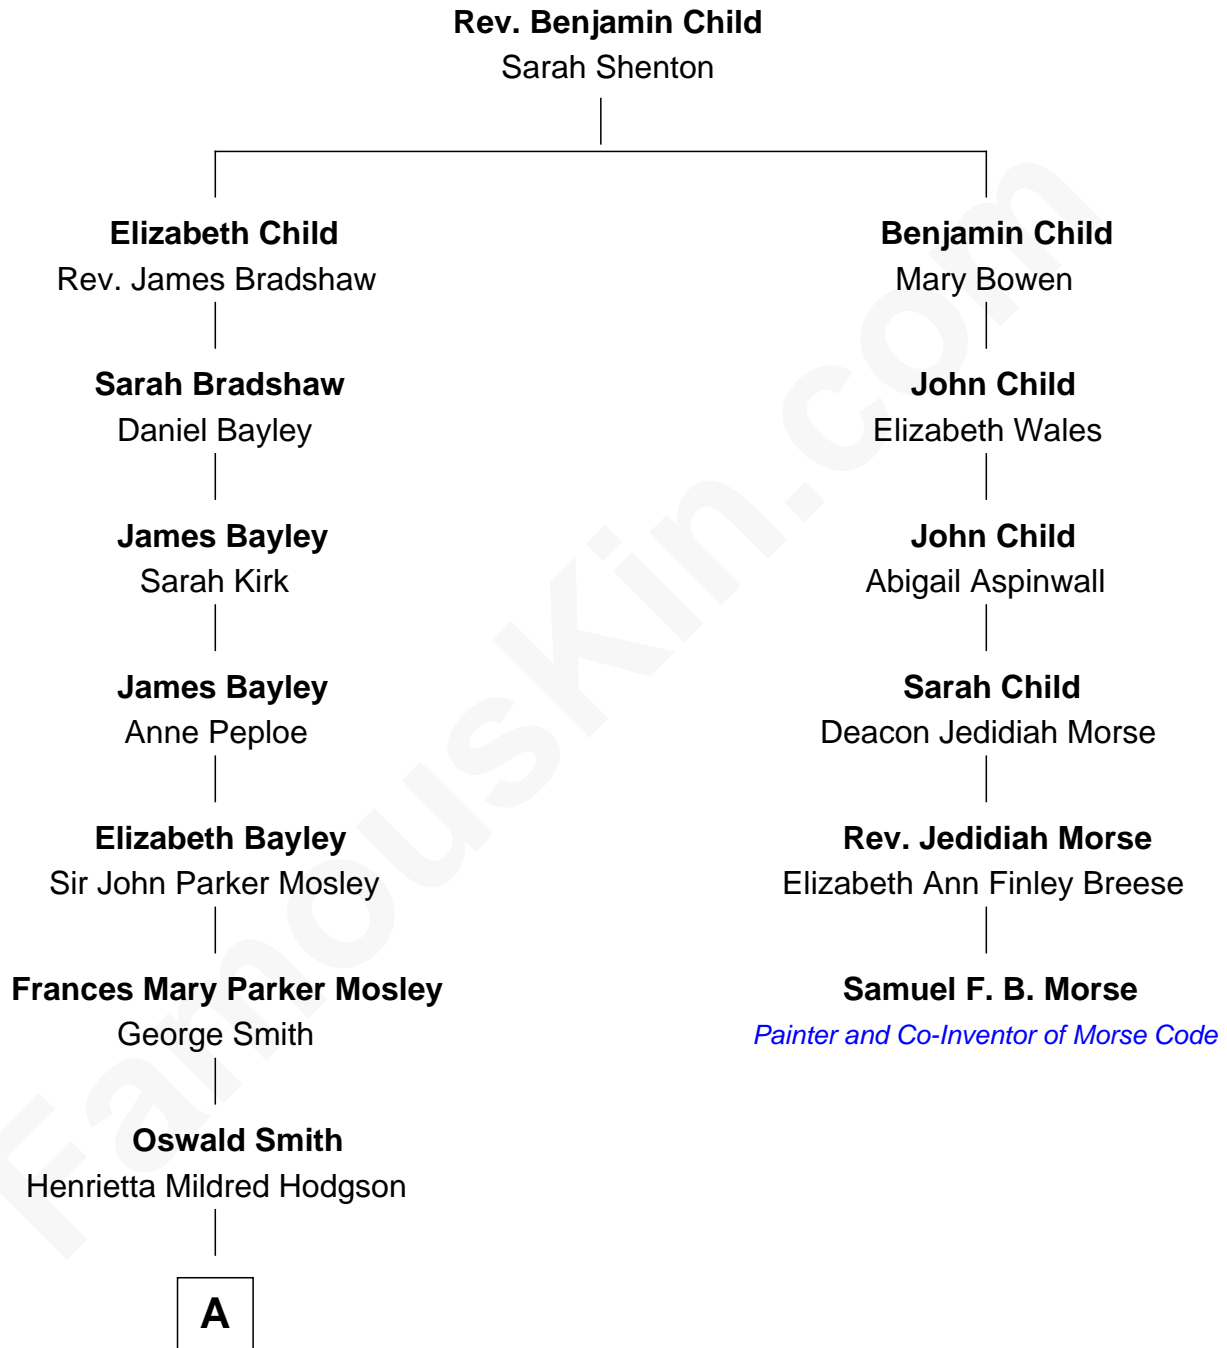

**FamousKin.com**  
**Relationship Chart of**  
**Prince William**  
*Prince of Wales*

5th cousin 7 times removed of

**Samuel F. B. Morse**  
*Painter and Co-Inventor of Morse Code*

**A**

**Frances Dora Smith**

Claude Bowes-Lyon

**Claude George Bowes-Lyon**

Cecilia Nina Cavendish-Bentinck

**Elizabeth Bowes-Lyon**

George VI, King of the United Kingdom

**Elizabeth II, Queen of the United Kingdom**

Prince Philip of Edinburgh

**Charles III, King of the United Kingdom**

Princess Diana Frances Spencer

**Prince William**

*Prince of Wales*