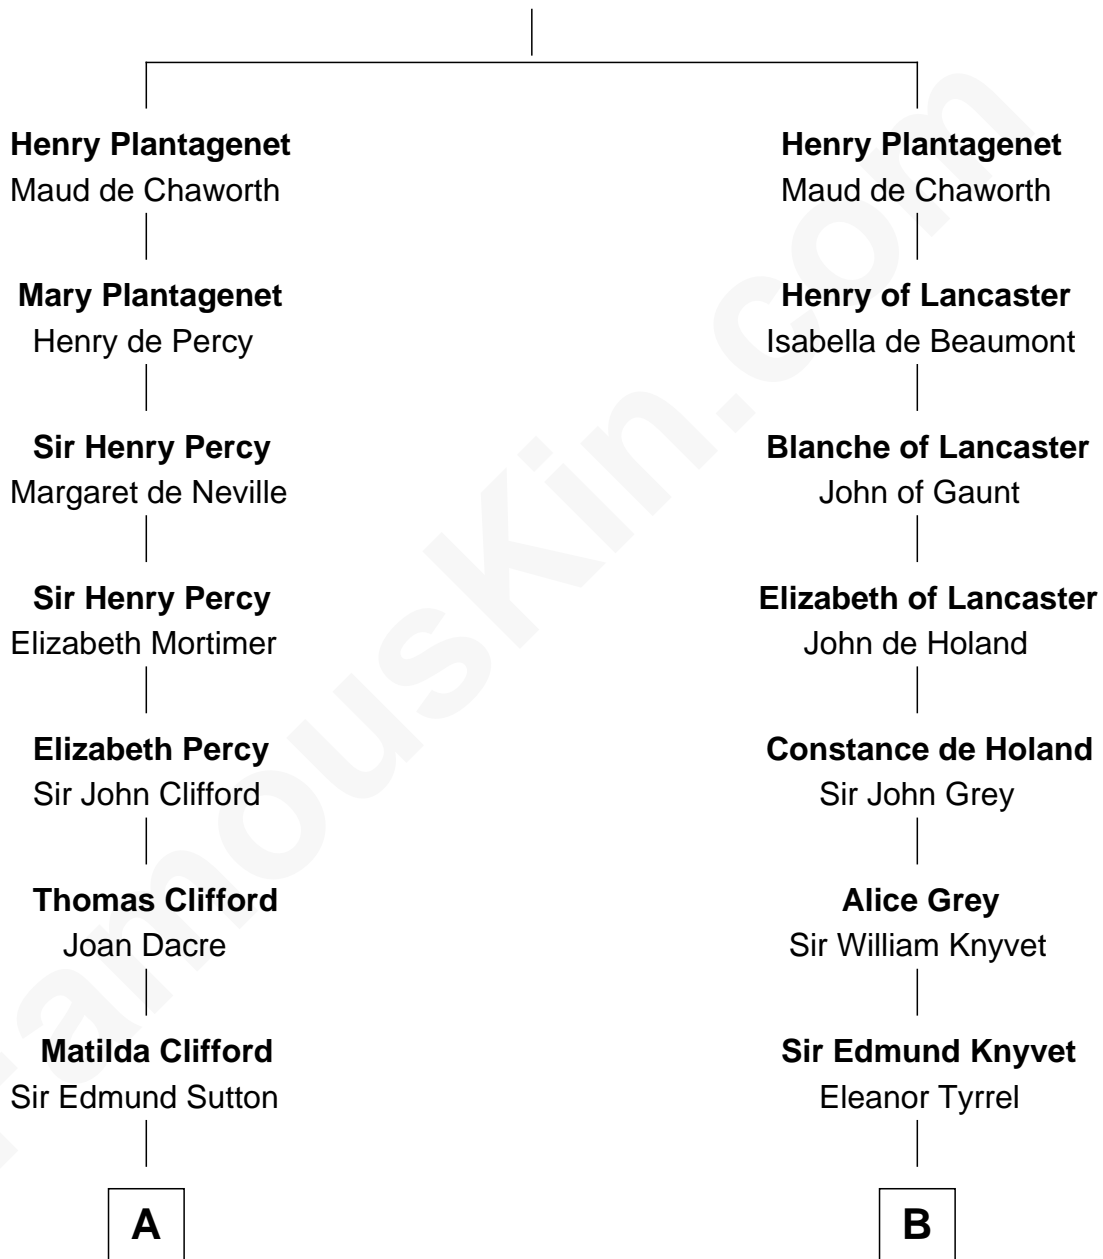

FamousKin.com Relationship Chart of

Prince William

Prince of Wales

21st cousin of

Tilda Swinton

Movie Actress

Edmund Plantagenet

Blanche of Artois

C

Charles Robert Spencer

Margaret Baring

Albert Edward John Spencer

Cynthia Elinor Beatrix Hamilton

Edward John Spencer

Frances Ruth Burke Roche

Princess Diana Frances Spencer

Charles III, King of the United Kingdom

Prince William

Prince of Wales

D

Albany Fetherstonhaugh

Evelyn Gertrude Astell

Gertrude Clare Fetherstonhaugh

Cecil George Herbert Alers-Hankey