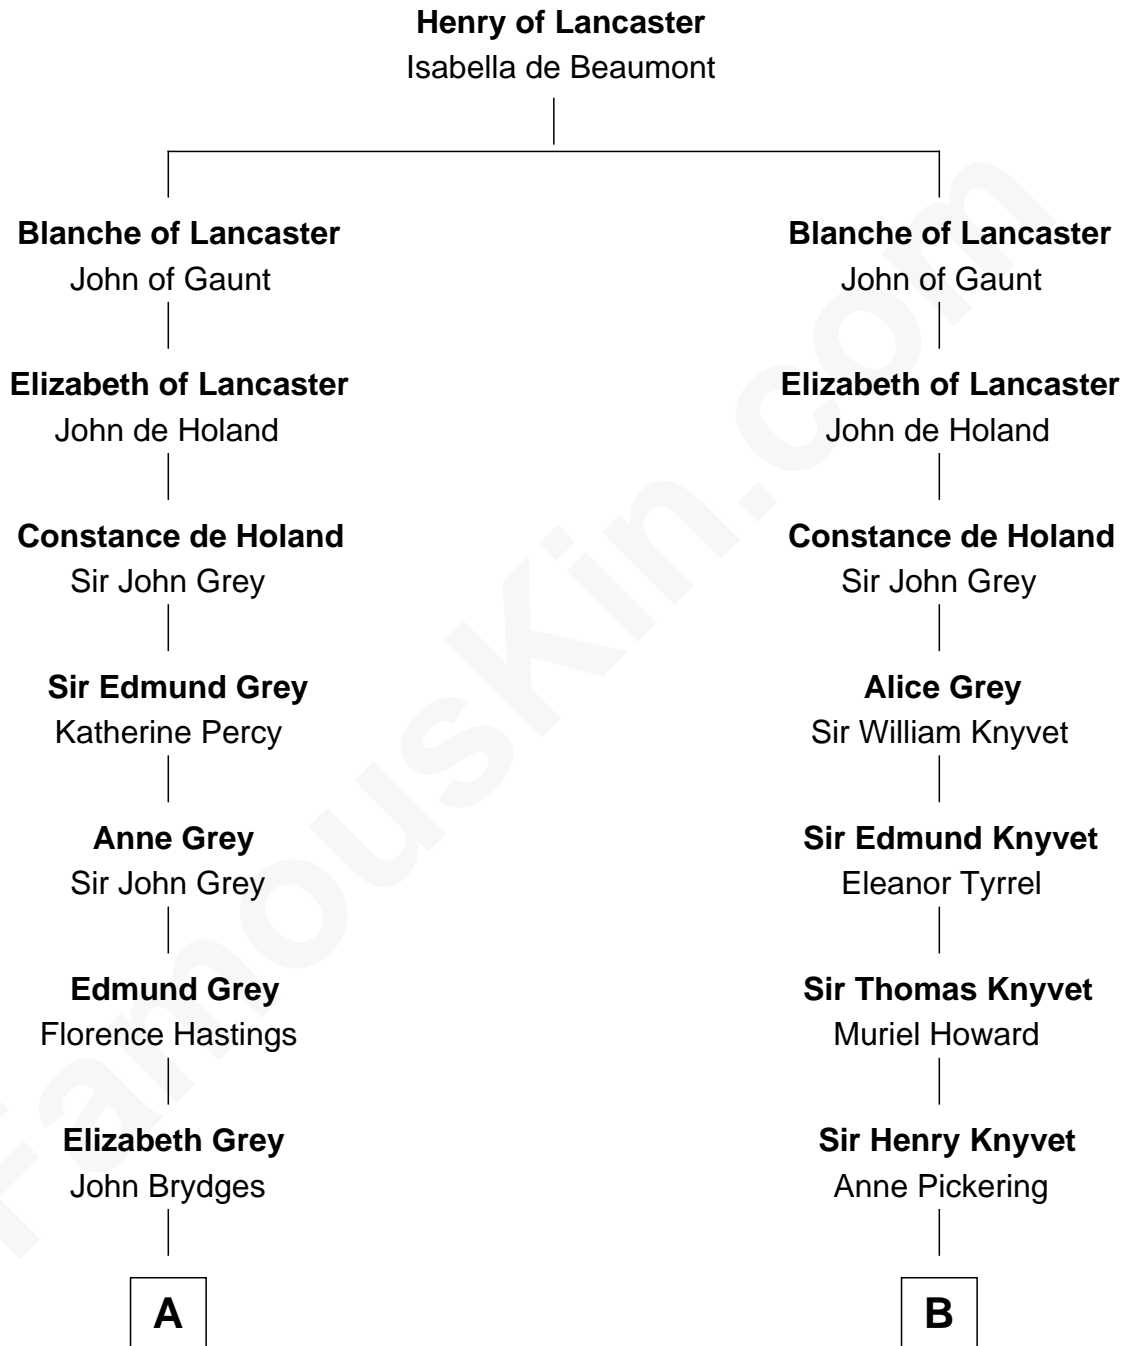

FamousKin.com Relationship Chart of

Prince William

Prince of Wales

19th cousin 2 times removed of

Tilda Swinton

Movie Actress

C

Charles Robert Spencer

Margaret Baring

Albert Edward John Spencer

Cynthia Elinor Beatrix Hamilton

Edward John Spencer

Frances Ruth Burke Roche

Princess Diana Frances Spencer

Charles III, King of the United Kingdom

Prince William