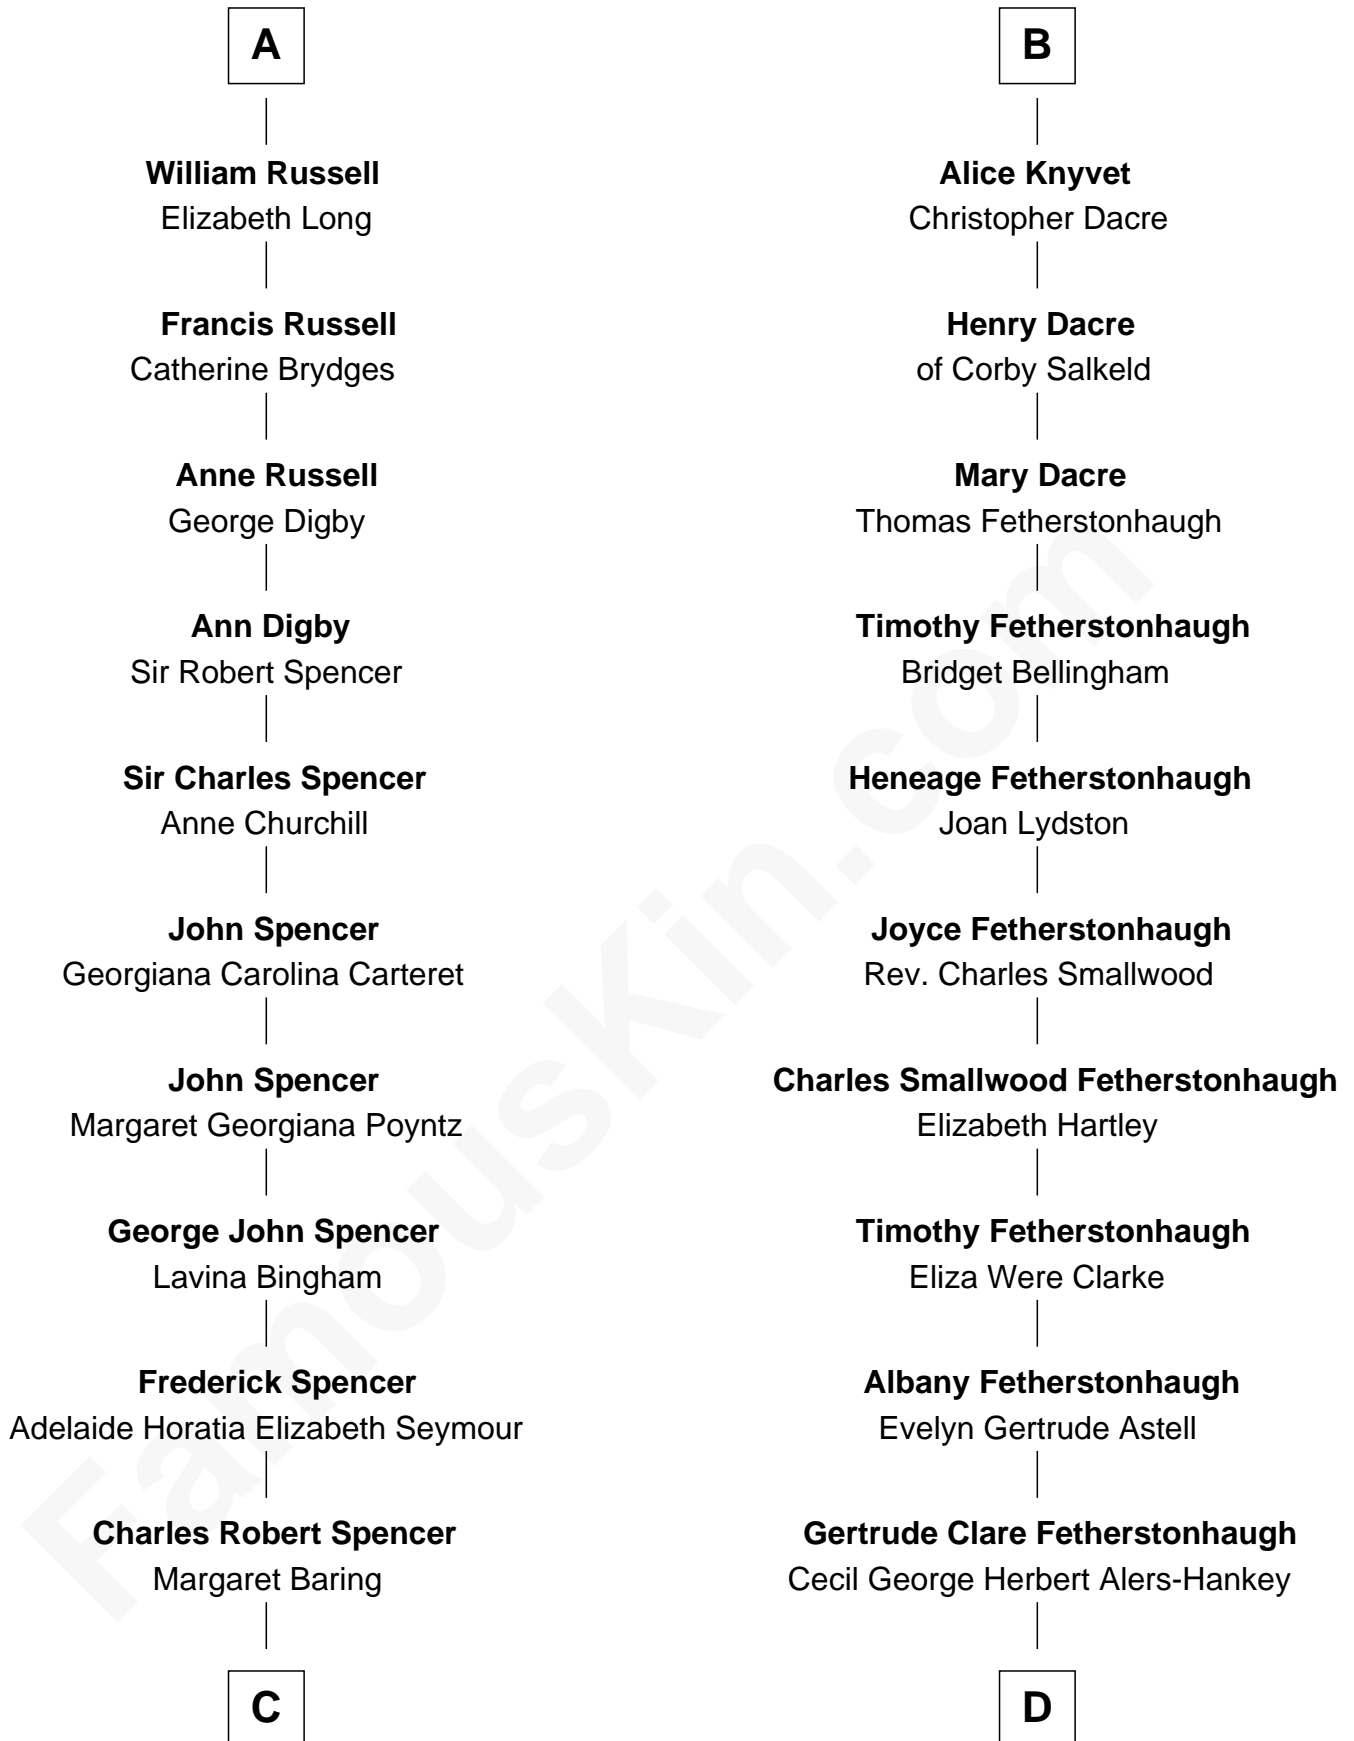

FamousKin.com

Relationship Chart of

Prince William

Prince of Wales

19th cousin 1 time removed of

Tilda Swinton

Movie Actress

Sir Robert de Scales

Katherine d'Ufford

C

Albert Edward John Spencer
Cynthia Elinor Beatrix Hamilton

Edward John Spencer
Frances Ruth Burke Roche

Princess Diana Frances Spencer
Charles III, King of the United Kingdom

Prince William
Prince of Wales