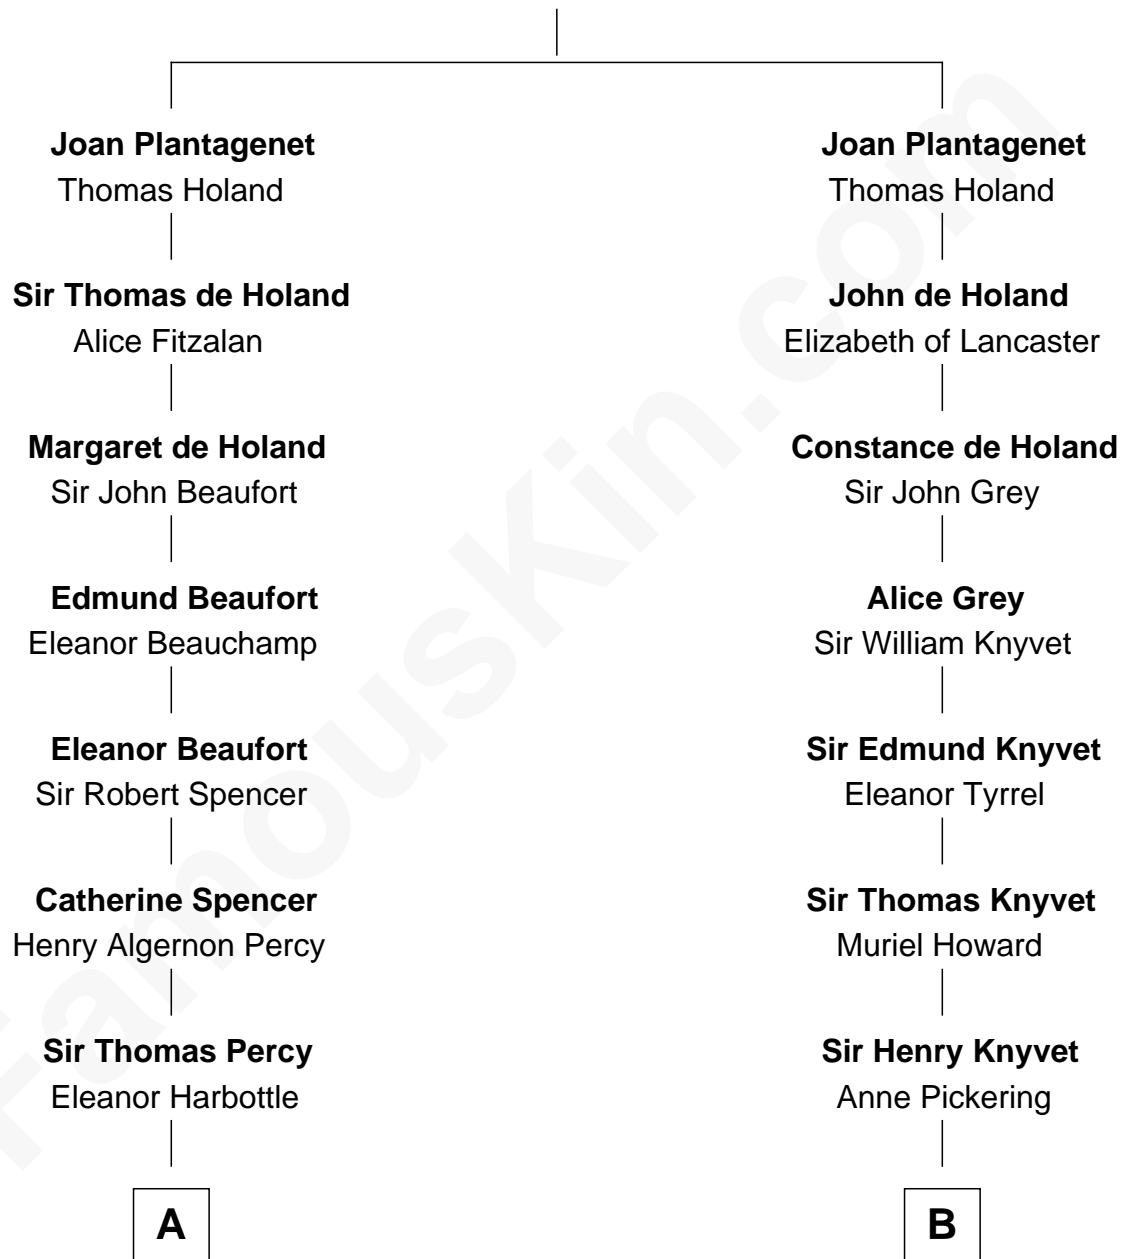

FamousKin.com Relationship Chart of

Prince William

Prince of Wales

19th cousin 2 times removed of

Tilda Swinton

Movie Actress

Edmund of Woodstock

Margaret Wake

C

Charles Robert Spencer

Margaret Baring

Albert Edward John Spencer

Cynthia Elinor Beatrix Hamilton

Edward John Spencer

Frances Ruth Burke Roche

Princess Diana Frances Spencer

Charles III, King of the United Kingdom

Prince William

Prince of Wales

D

Mariora Beatrice Evelyn Rochfort Alers-Hankey

Alan Henry Campbell Swinton

Sir John Swinton

Judith Balfour Killen