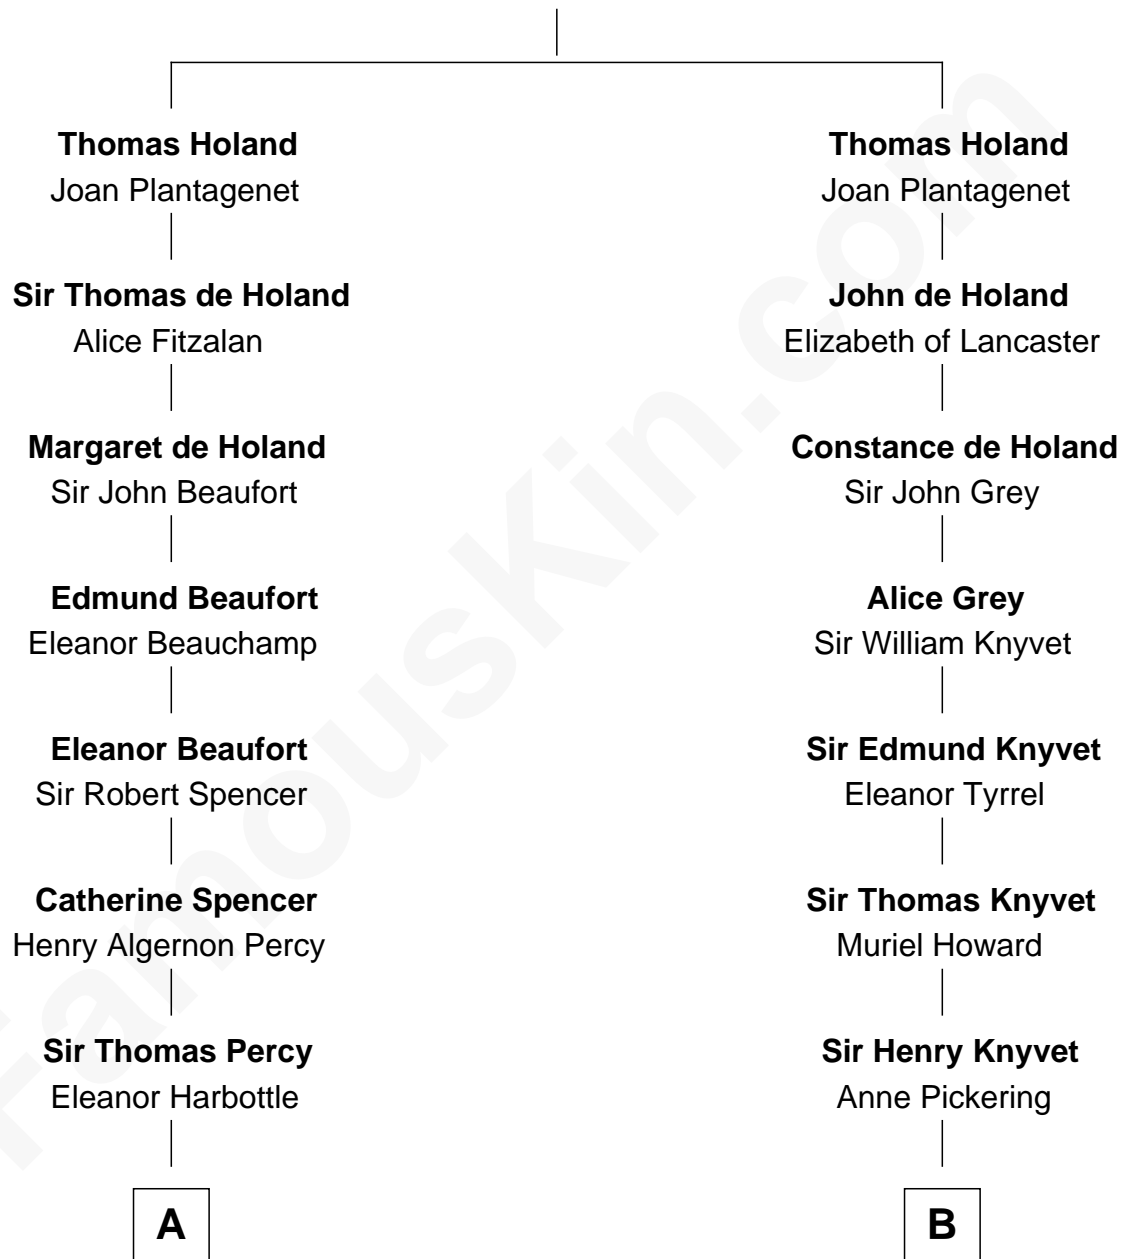

# FamousKin.com Relationship Chart of

**Prince William**

*Prince of Wales*

19th cousin 2 times removed of

**Tilda Swinton**

*Movie Actress*

**Sir Robert de Holland**

Maude la Zouche

**A**

**Henry Percy**  
Katherine Neville

**Henry Percy**  
Dorothy Devereux

**Dorothy Percy**  
Robert Sydney

**Dorothy Sydney**  
Henry Spencer

**Sir Robert Spencer**  
Ann Digby

**Sir Charles Spencer**  
Anne Churchill

**John Spencer**  
Georgiana Carolina Carteret

**John Spencer**  
Margaret Georgiana Poyntz

**George John Spencer**  
Lavina Bingham

**Frederick Spencer**  
Adelaide Horatia Elizabeth Seymour

**C**

**B**

**Alice Knyvet**  
Christopher Dacre