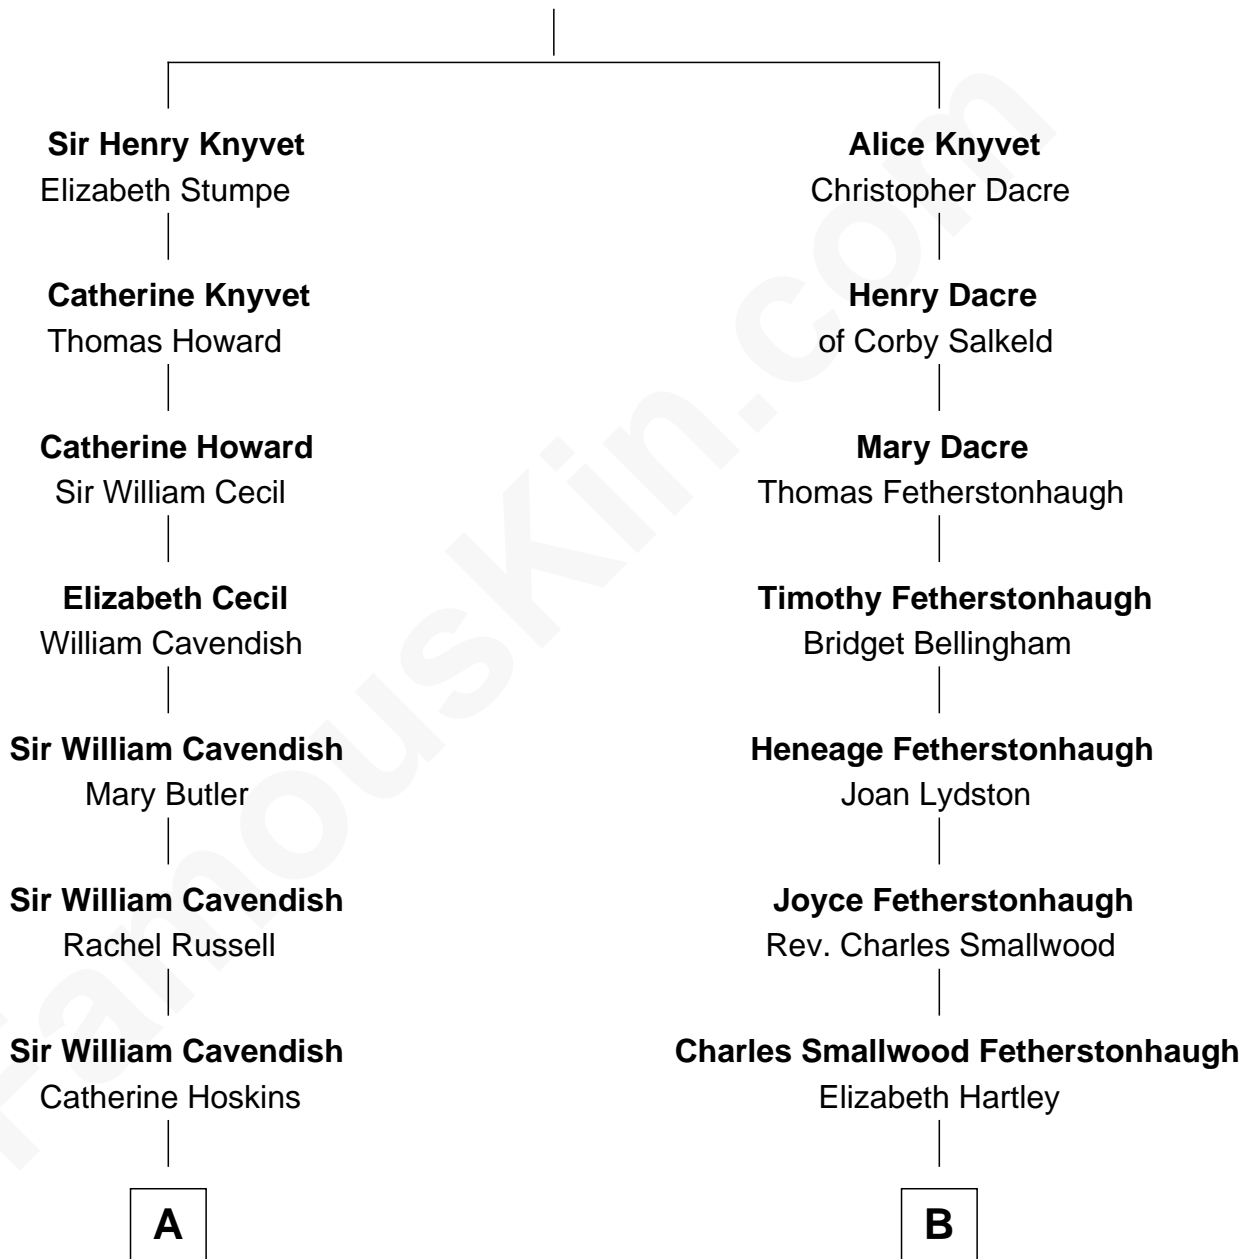

FamousKin.com Relationship Chart of

Prince William

Prince of Wales

12th cousin 3 times removed of

Tilda Swinton

Movie Actress

Sir Henry Knyvet

Anne Pickering

A

Sir William Cavendish
Charlotte Elizabeth Boyle

Dorothy Cavendish
William Henry Bentinck

Charles Augustus Cavendish-Bentinck
Anne Wellesley

Rev. Charles William Cavendish-Bentinck
Caroline Louisa Burnaby

Cecilia Nina Cavendish-Bentinck
Claude George Bowes-Lyon

Elizabeth Bowes-Lyon
George VI, King of the United Kingdom

Elizabeth II, Queen of the United Kingdom
Prince Philip of Edinburgh

Charles III, King of the United Kingdom
Princess Diana Frances Spencer

Prince William
Prince of Wales

B

Timothy Fetherstonhaugh
Eliza Were Clarke

Albany Fetherstonhaugh
Evelyn Gertrude Astell

Gertrude Clare Fetherstonhaugh
Cecil George Herbert Alers-Hankey

Mariora Beatrice Evelyn Rochfort Alers-Hankey
Alan Henry Campbell Swinton