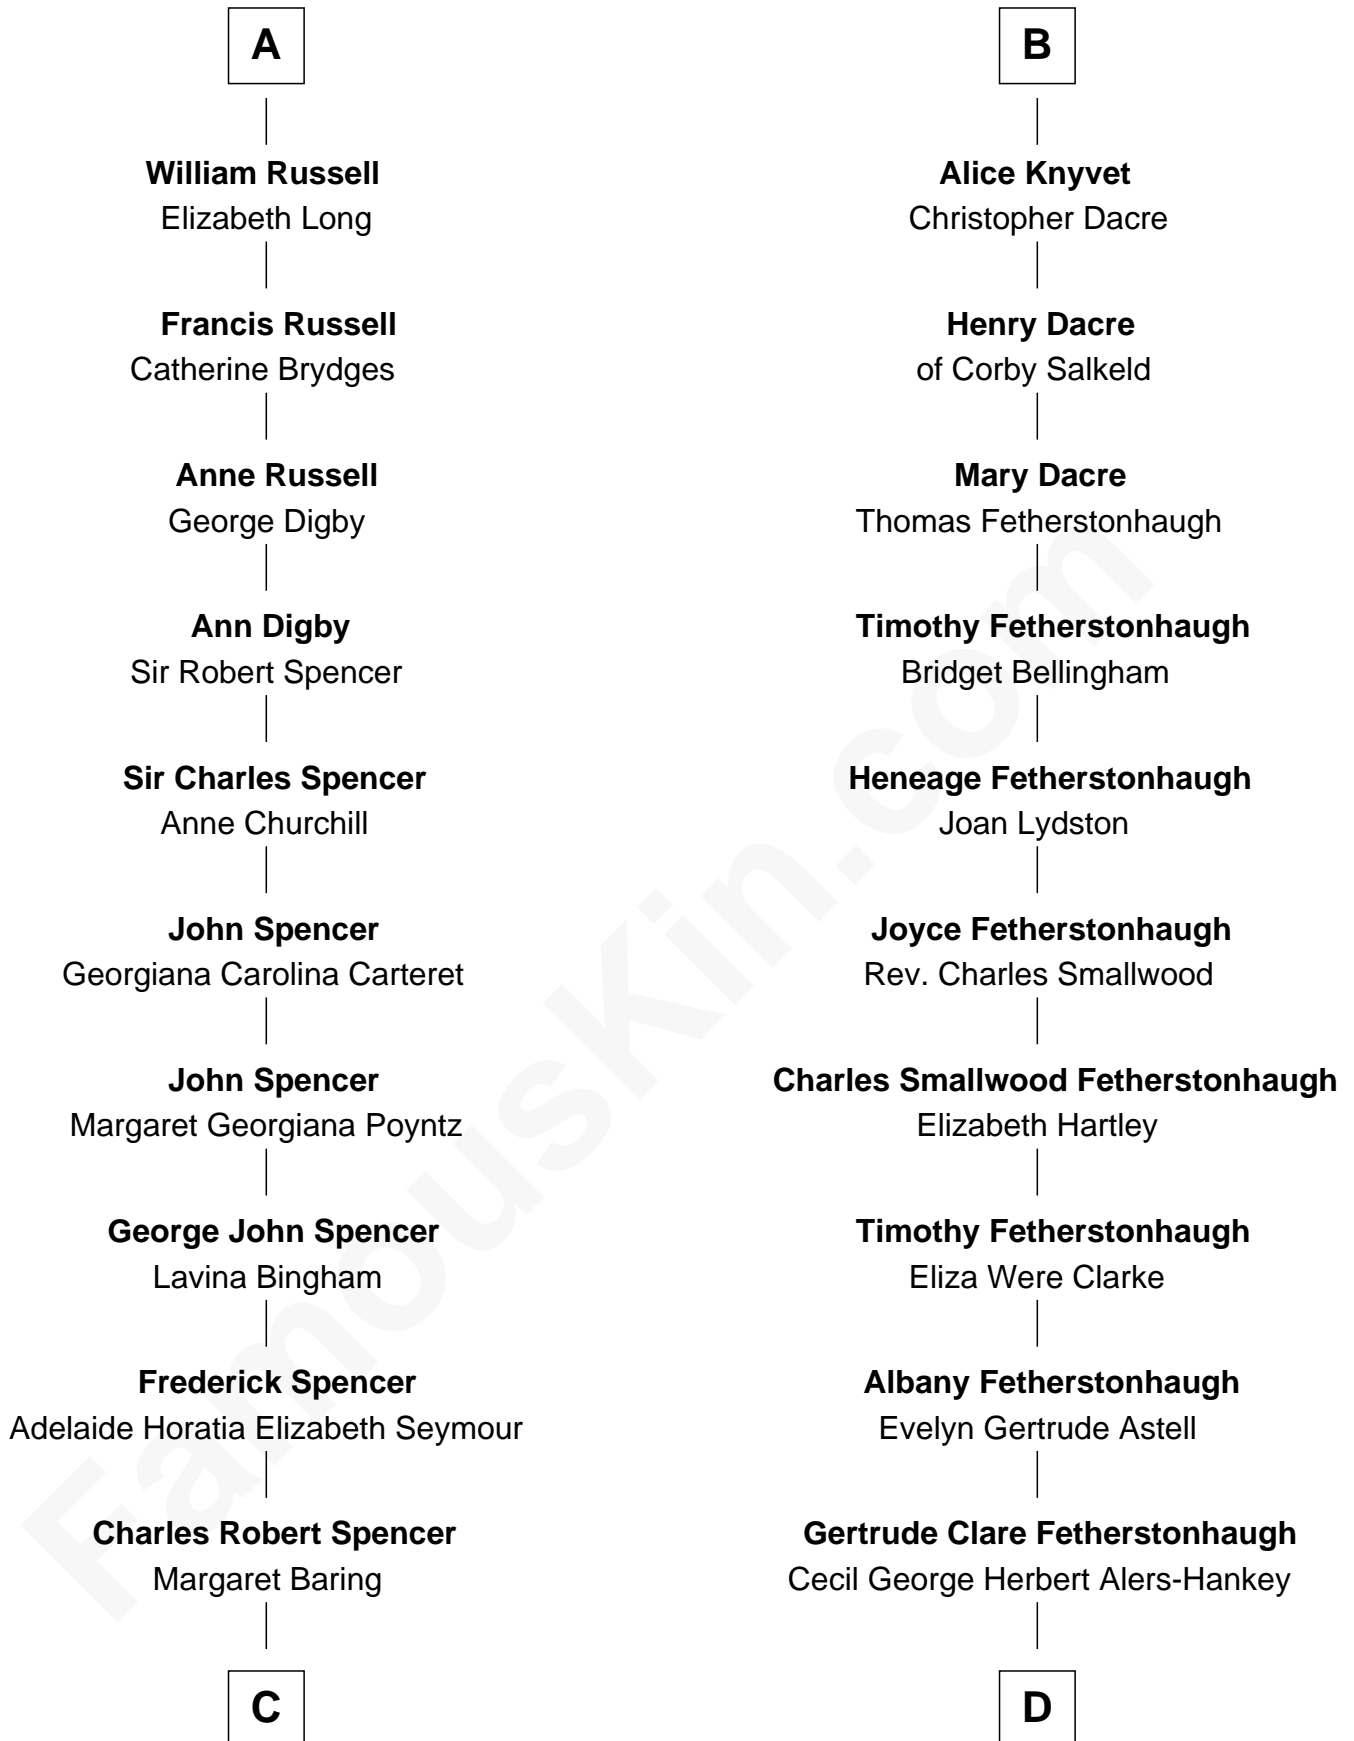

# FamousKin.com Relationship Chart of

**Prince William**

*Prince of Wales*

19th cousin 1 time removed of

**Tilda Swinton**

*Movie Actress*

**William Mylde**

**C**

**Albert Edward John Spencer**  
Cynthia Elinor Beatrix Hamilton

**Edward John Spencer**  
Frances Ruth Burke Roche

**Princess Diana Frances Spencer**  
Charles III, King of the United Kingdom

**Prince William**  
*Prince of Wales*

**D**

**Mariora Beatrice Evelyn Rochfort Alers-Hankey**  
Alan Henry Campbell Swinton

**Sir John Swinton**  
Judith Balfour Killen

**Tilda Swinton**  
*Movie Actress*