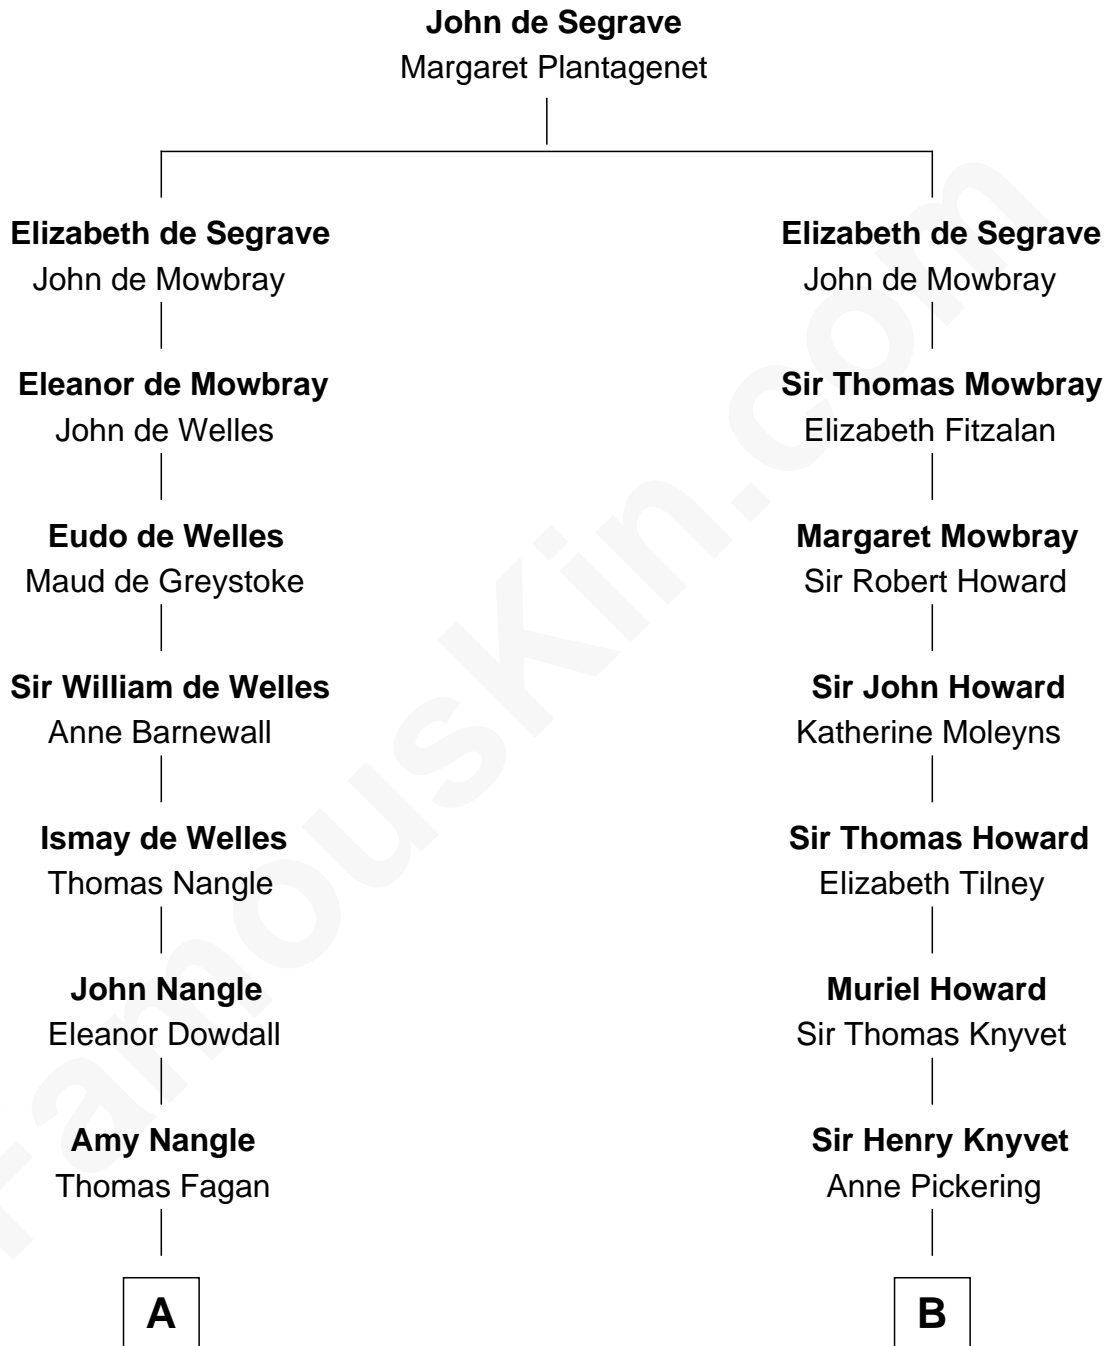

FamousKin.com Relationship Chart of

Prince William

Prince of Wales

19th cousin 1 time removed of

Tilda Swinton

Movie Actress

A

Richard Fagan
Cecily Holmes