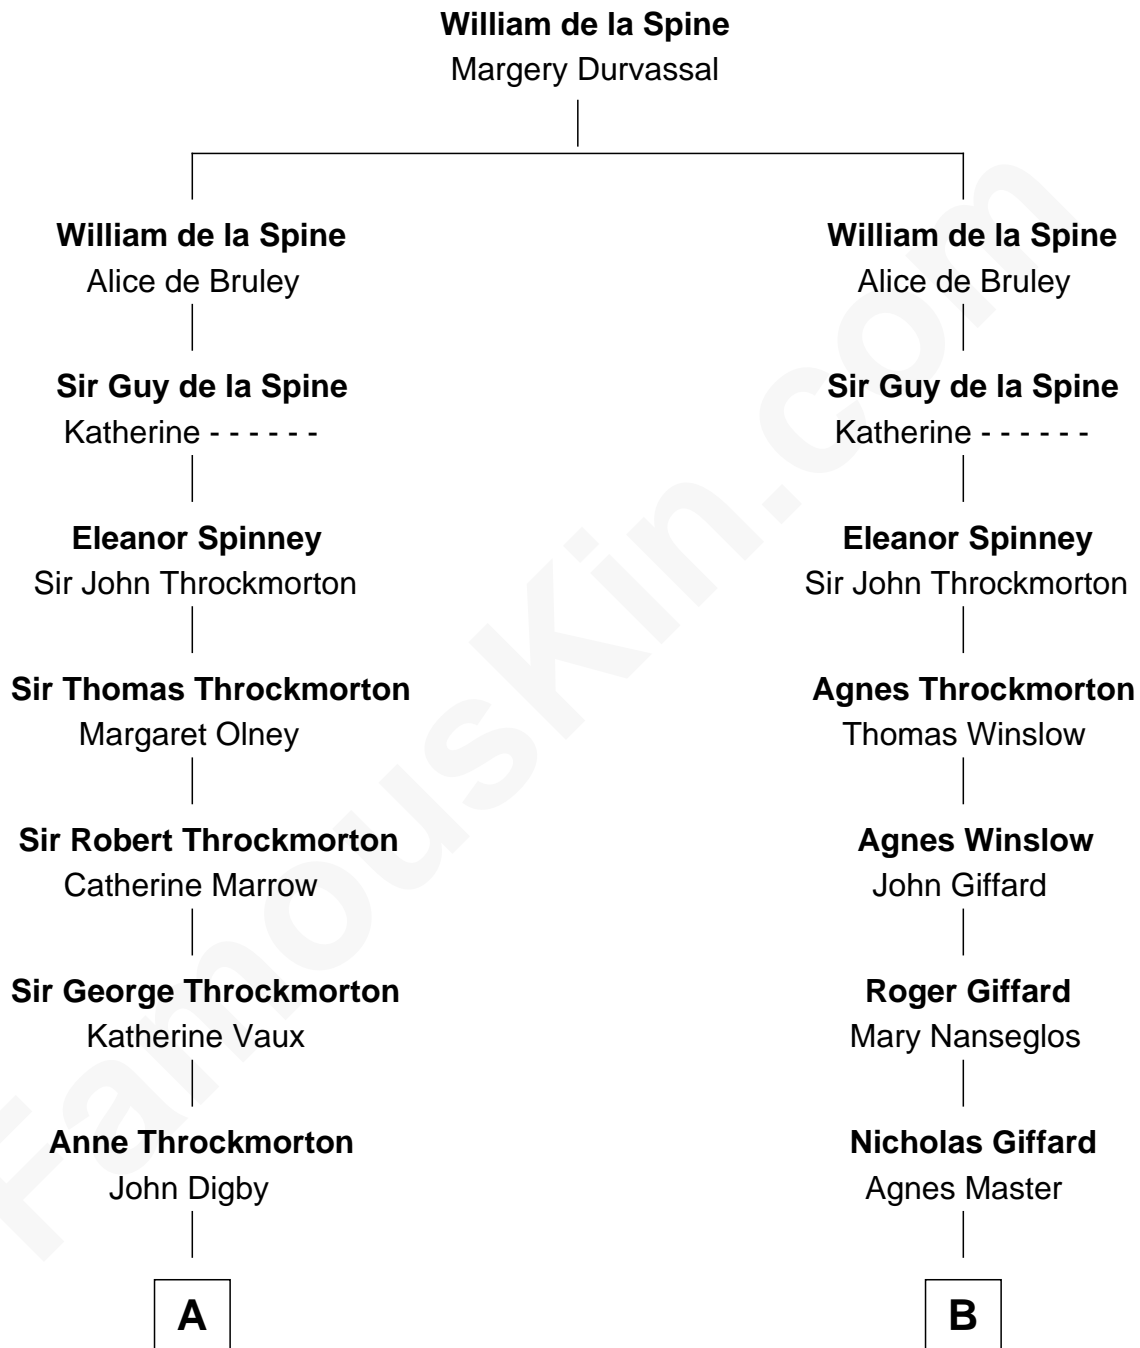

FamousKin.com

Relationship Chart of

Prince William

Prince of Wales

20th cousin 1 time removed of

Bob Taft
67th Governor of Ohio

C

Albert Edward John Spencer

Cynthia Elinor Beatrix Hamilton

Edward John Spencer

Frances Ruth Burke Roche

Princess Diana Frances Spencer

Charles III, King of the United Kingdom

Prince William

Prince of Wales

D