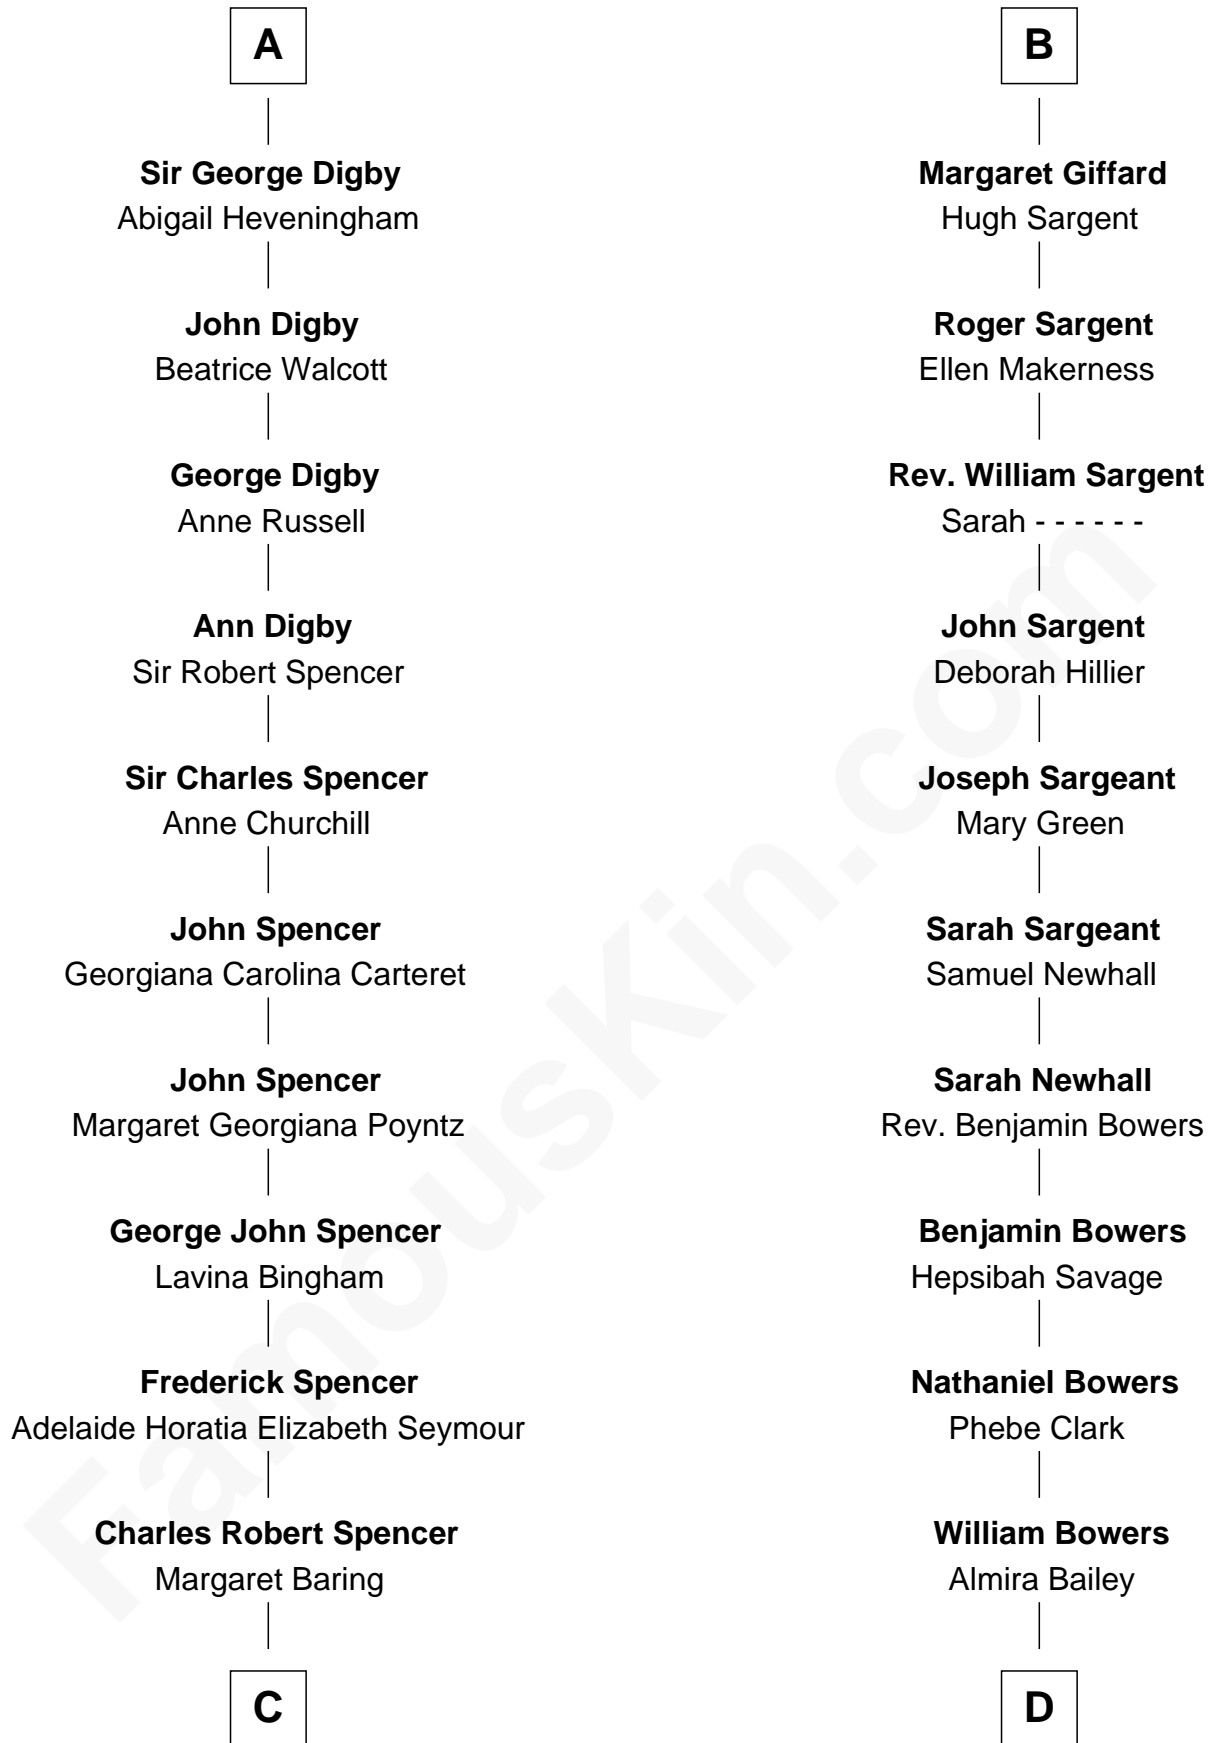

FamousKin.com

Relationship Chart of

Prince William

Prince of Wales

20th cousin 1 time removed of

Bob Taft
67th Governor of Ohio

C

Albert Edward John Spencer

Cynthia Elinor Beatrix Hamilton

Edward John Spencer

Frances Ruth Burke Roche

Princess Diana Frances Spencer

Charles III, King of the United Kingdom

Prince William

Prince of Wales

D