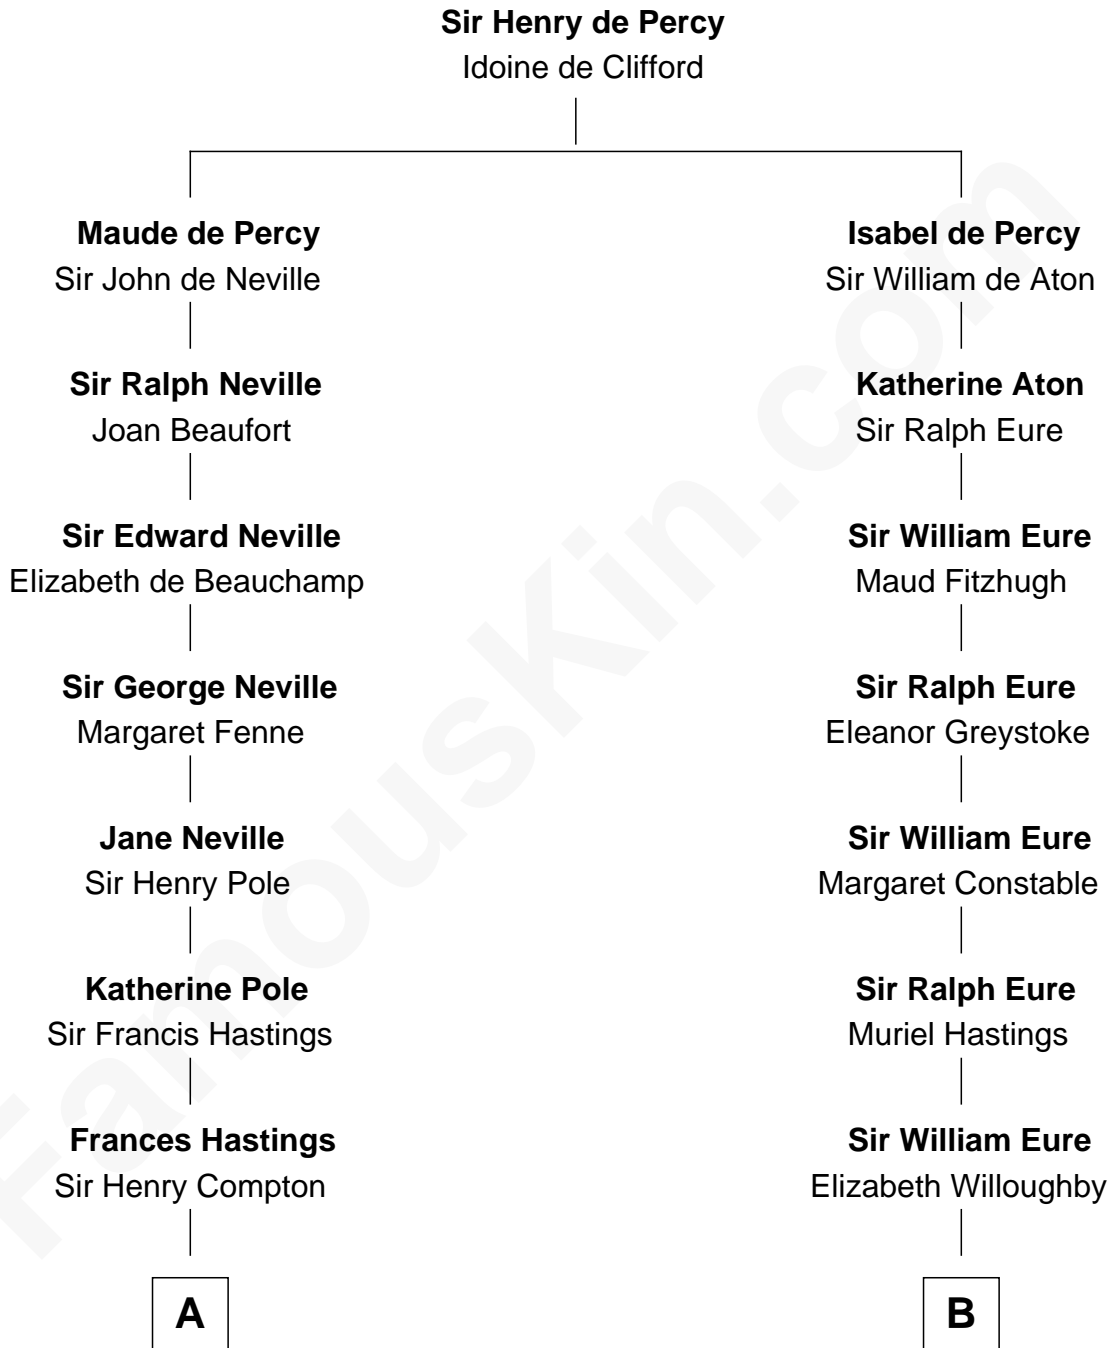

FamousKin.com
Relationship Chart of
Prince William
Prince of Wales

19th cousin 2 times removed of
Bob Taft
67th Governor of Ohio

C

Edward John Spencer
Frances Ruth Burke Roche

Princess Diana Frances Spencer
Charles III, King of the United Kingdom

Prince William
Prince of Wales

D

Alphonso Taft
Louisa Maria Torrey

William Howard Taft
Helen Louise Herron

Robert Alphonso Taft
Martha Wheaton Bowers

Robert Alphonso Taft
Blanca Duncan Noël

Bob Taft
67th Governor of Ohio