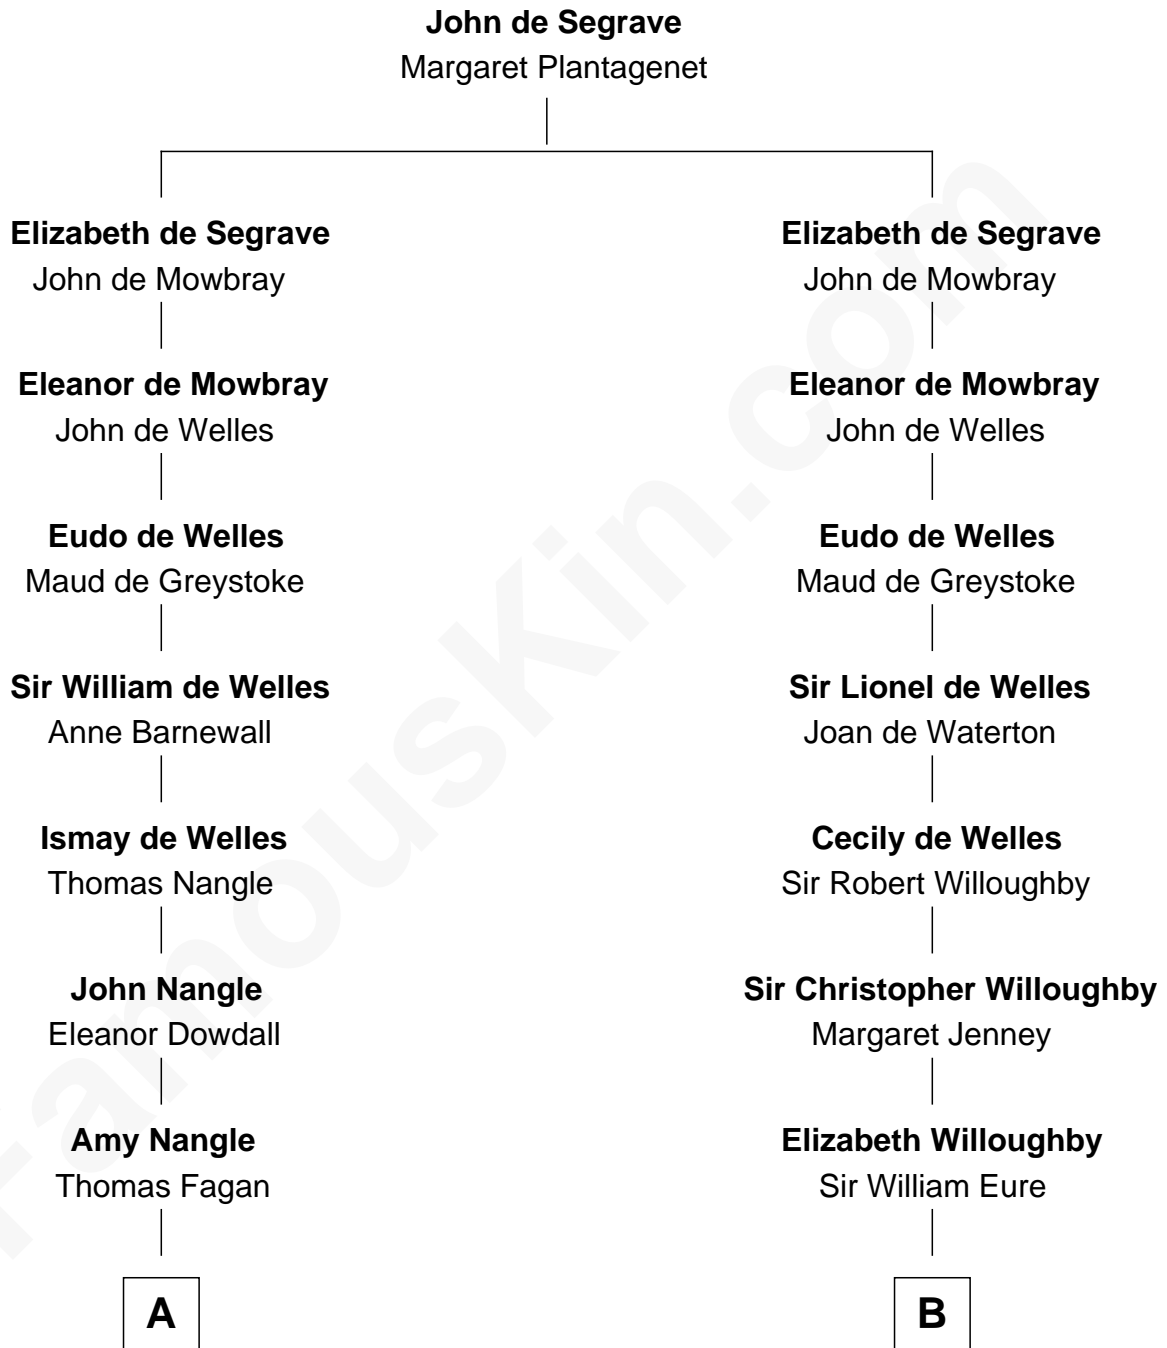

**FamousKin.com**  
**Relationship Chart of**  
**Prince William**  
*Prince of Wales*

**20th cousin 1 time removed of**  
**Bob Taft**  
*67th Governor of Ohio*

**C**

**Elizabeth Bowes-Lyon**

George VI, King of the United Kingdom

**Elizabeth II, Queen of the United Kingdom**

Prince Philip of Edinburgh

**Charles III, King of the United Kingdom**

Princess Diana Frances Spencer

**Prince William**

*Prince of Wales*

**D**

**Alphonso Taft**

Louisa Maria Torrey

**William Howard Taft**

Helen Louise Herron

**Robert Alphonso Taft**

Martha Wheaton Bowers

**Robert Alphonso Taft**

Blanca Duncan Noël

**Bob Taft**

*67th Governor of Ohio*