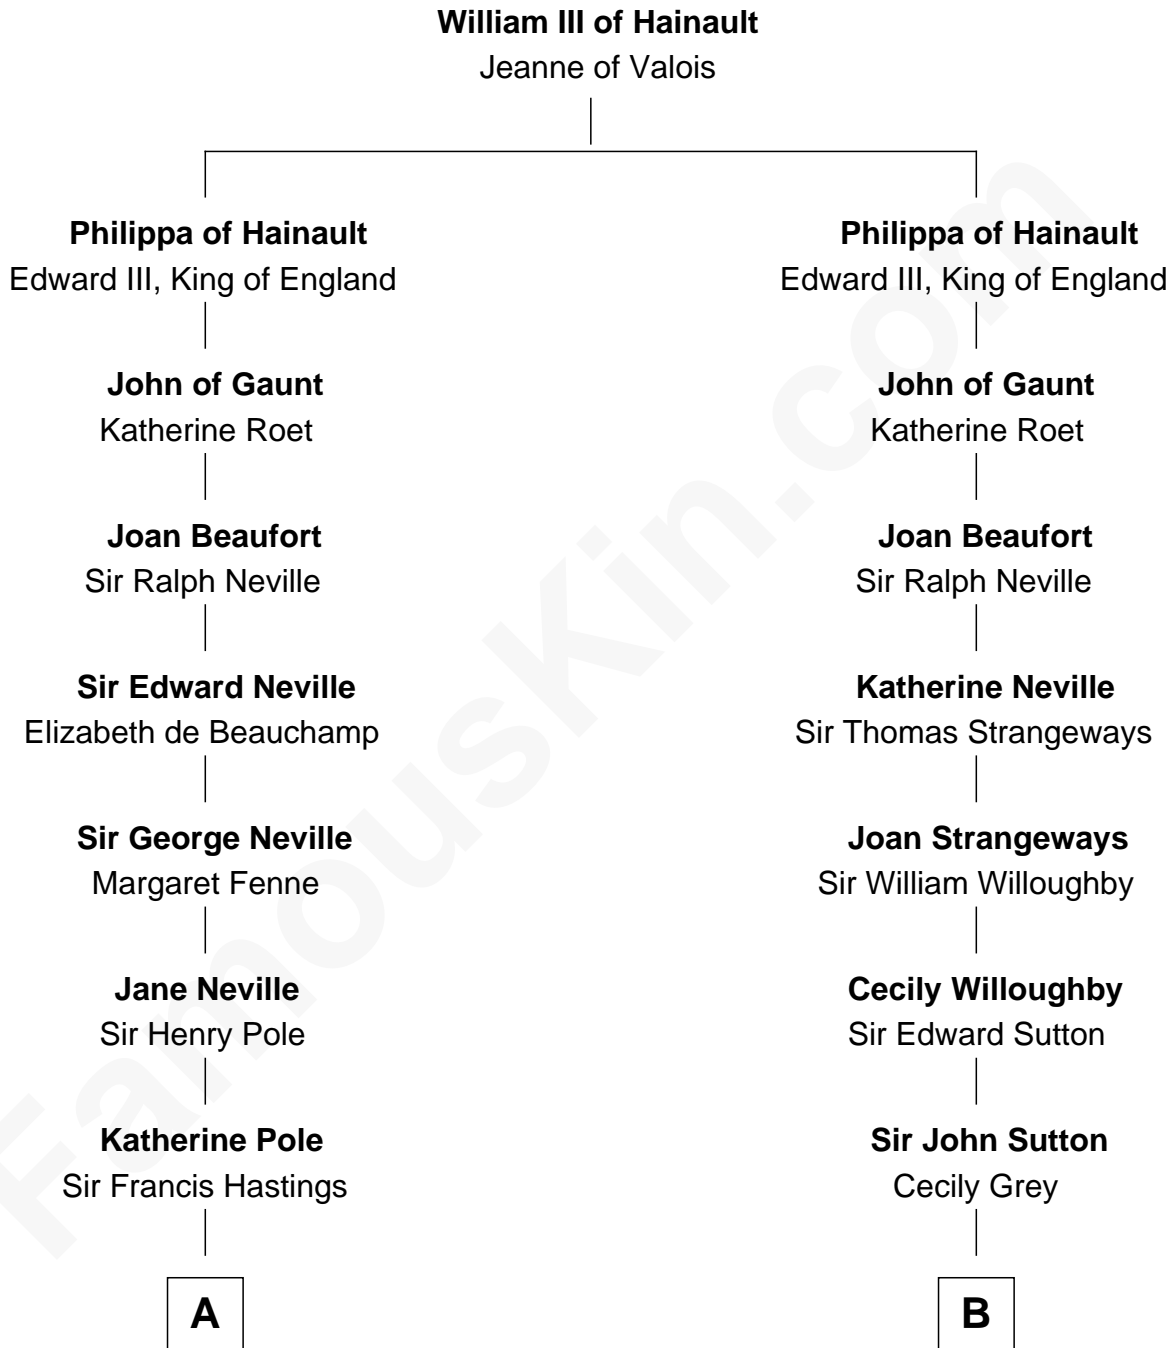

**FamousKin.com**  
**Relationship Chart of**  
**Prince William**  
*Prince of Wales*

15th cousin 5 times removed of

**Jane (Appleton) Pierce**  
*First Lady of President Franklin Pierce*

**C**

**Albert Edward John Spencer**

Cynthia Elinor Beatrix Hamilton

**Edward John Spencer**

Frances Ruth Burke Roche

**Princess Diana Frances Spencer**

Charles III, King of the United Kingdom

**Prince William**

*Prince of Wales*