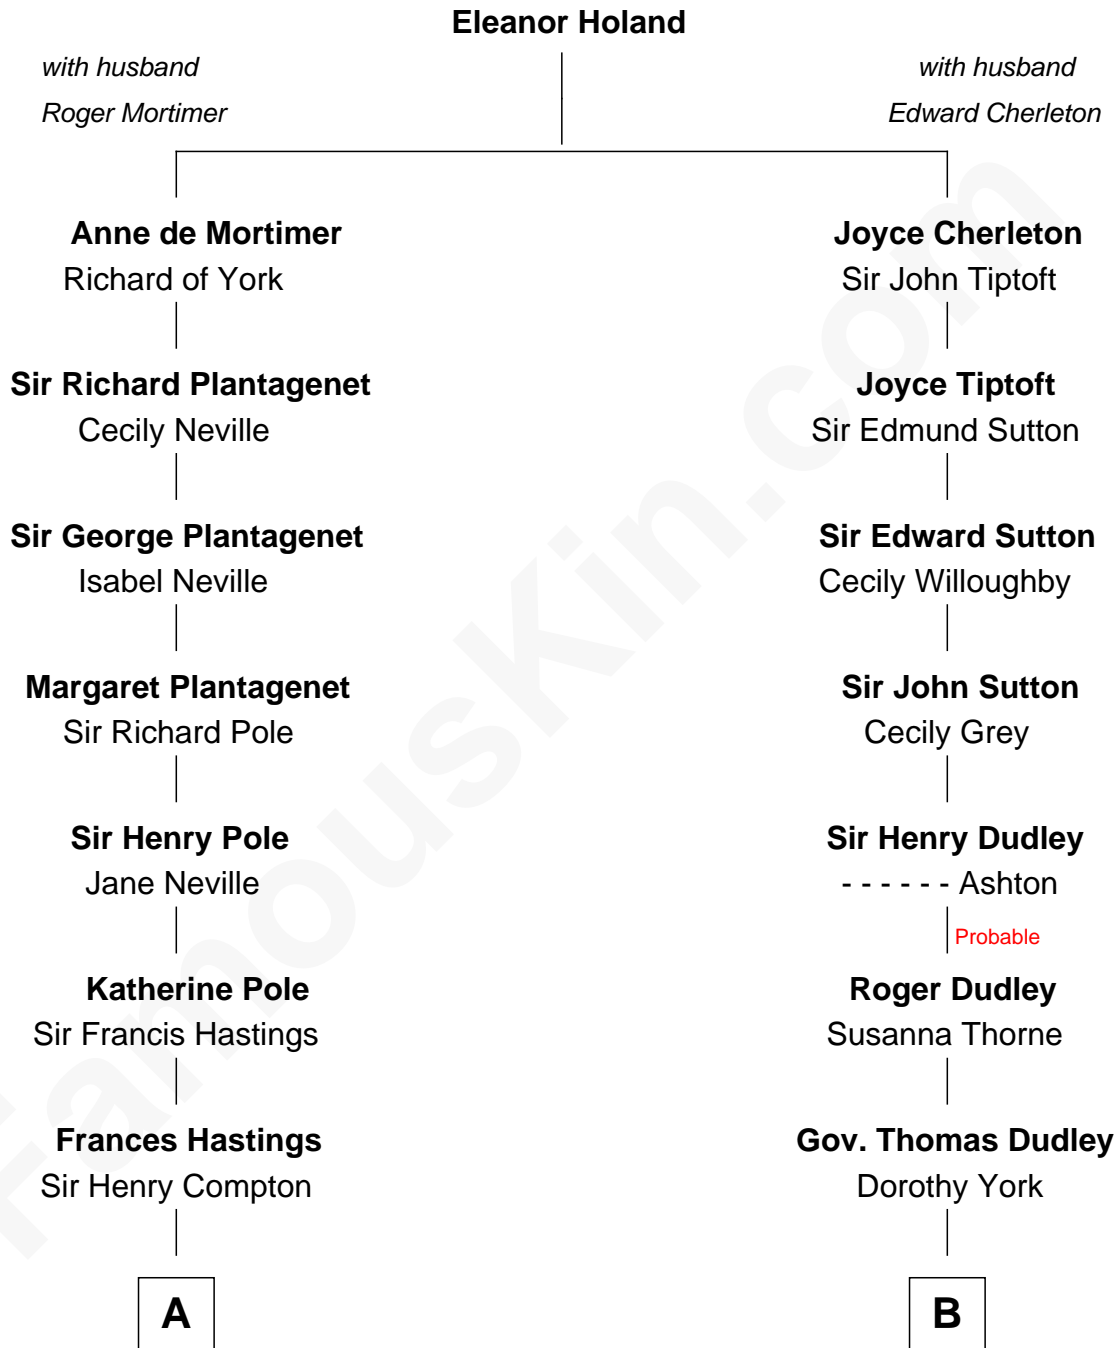

FamousKin.com
Relationship Chart of
Prince William
Prince of Wales

12th cousin 7 times removed of

Jane (Appleton) Pierce
First Lady of President Franklin Pierce

C

C

Edward John Spencer
Frances Ruth Burke Roche

Princess Diana Frances Spencer
Charles III, King of the United Kingdom

Prince William
Prince of Wales

FamousKin.com