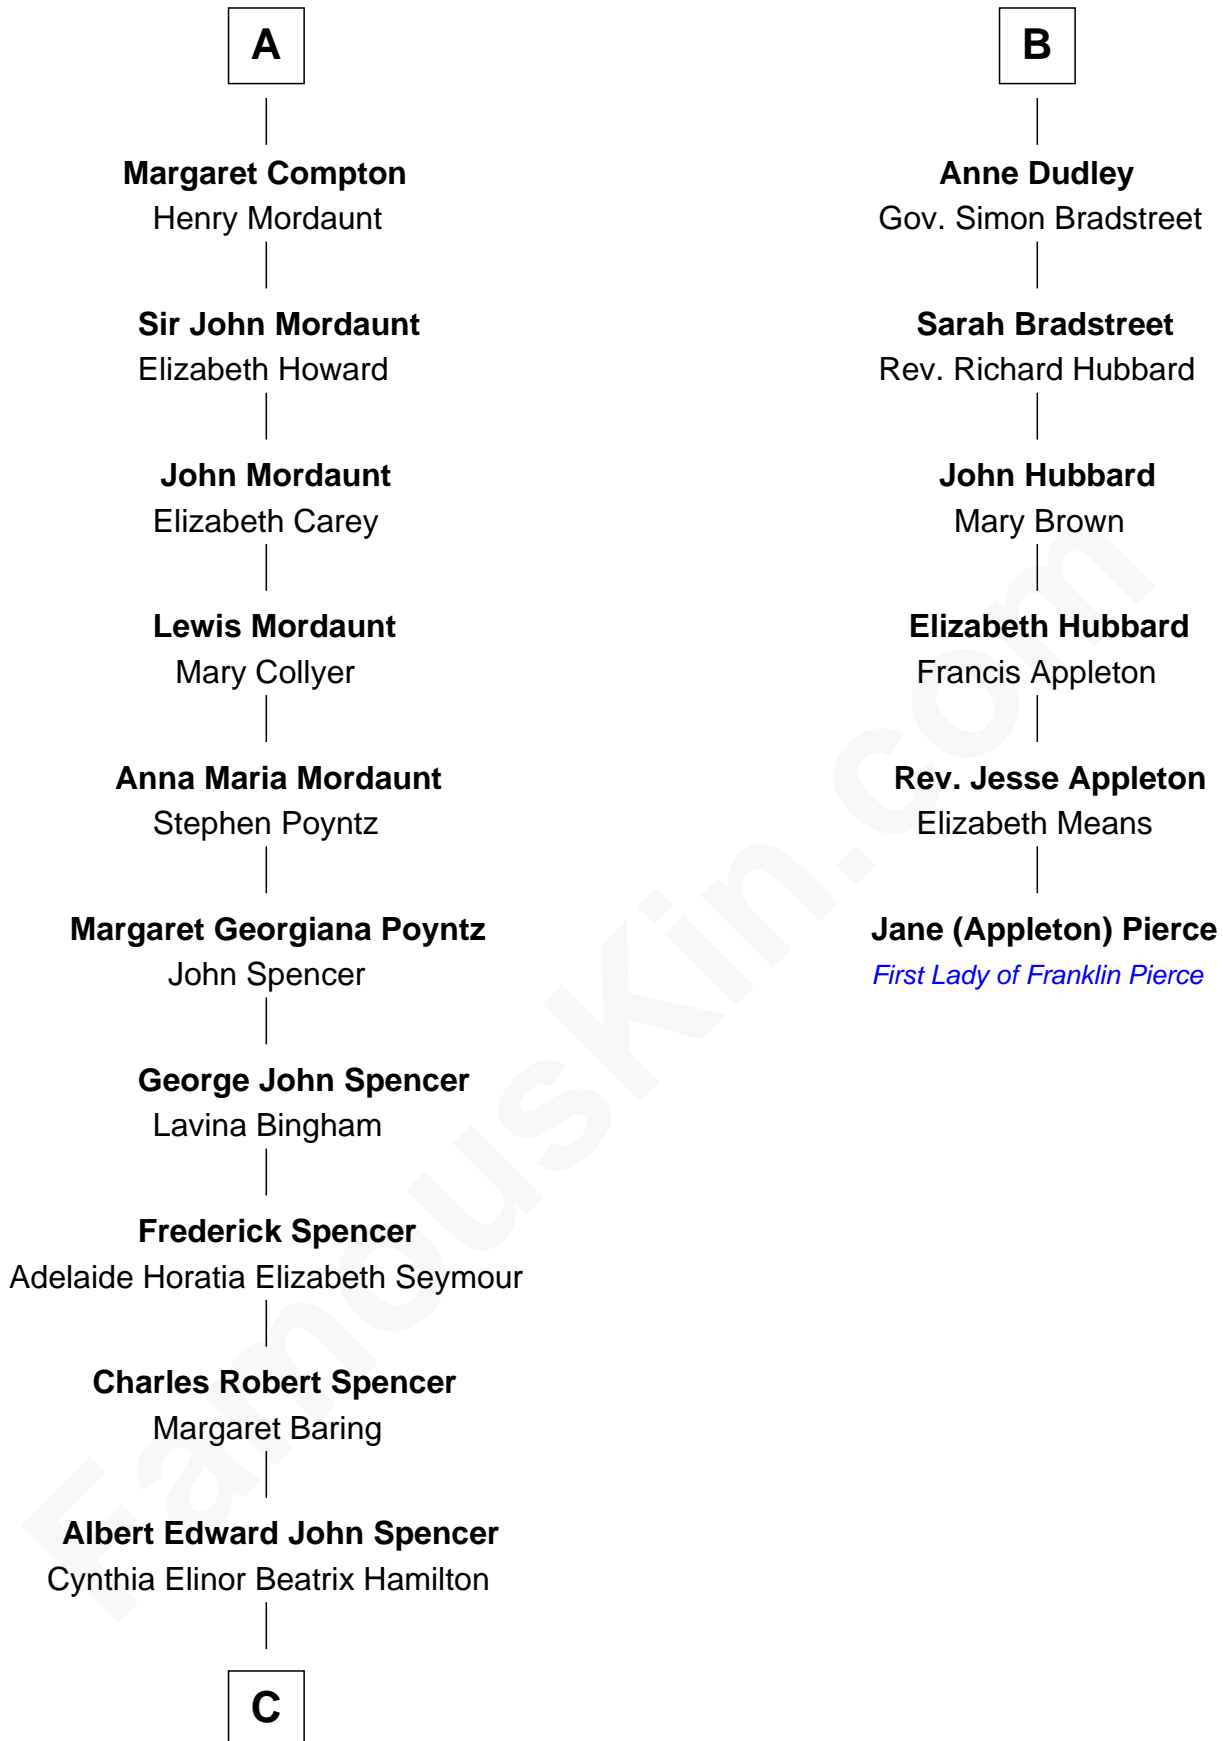

FamousKin.com
Relationship Chart of
Prince William
Prince of Wales

12th cousin 7 times removed of

Jane (Appleton) Pierce
First Lady of President Franklin Pierce

C

C

Edward John Spencer
Frances Ruth Burke Roche

Princess Diana Frances Spencer
Charles III, King of the United Kingdom

Prince William
Prince of Wales

FamousKin.com