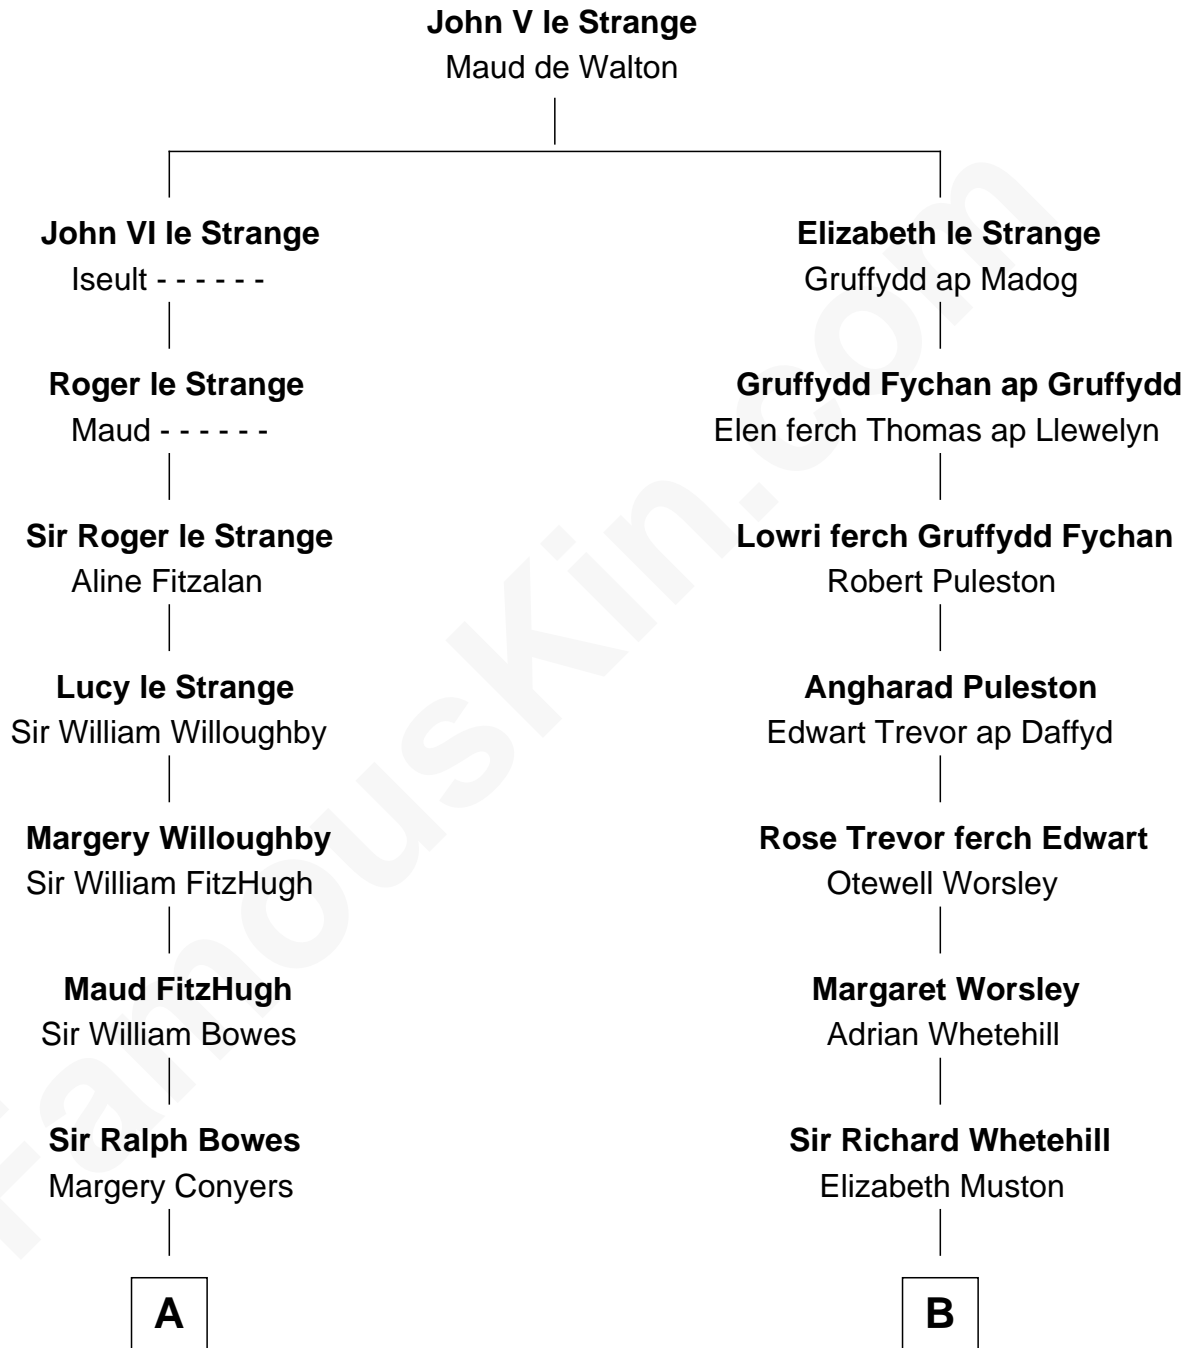

FamousKin.com
Relationship Chart of
Prince William
Prince of Wales

15th cousin 6 times removed of

Jane (Appleton) Pierce
First Lady of President Franklin Pierce

C

Claude George Bowes-Lyon
Cecilia Nina Cavendish-Bentinck

Elizabeth Bowes-Lyon
George VI, King of the United Kingdom

Elizabeth II, Queen of the United Kingdom
Prince Philip of Edinburgh

Charles III, King of the United Kingdom
Princess Diana Frances Spencer

Prince William
Prince of Wales