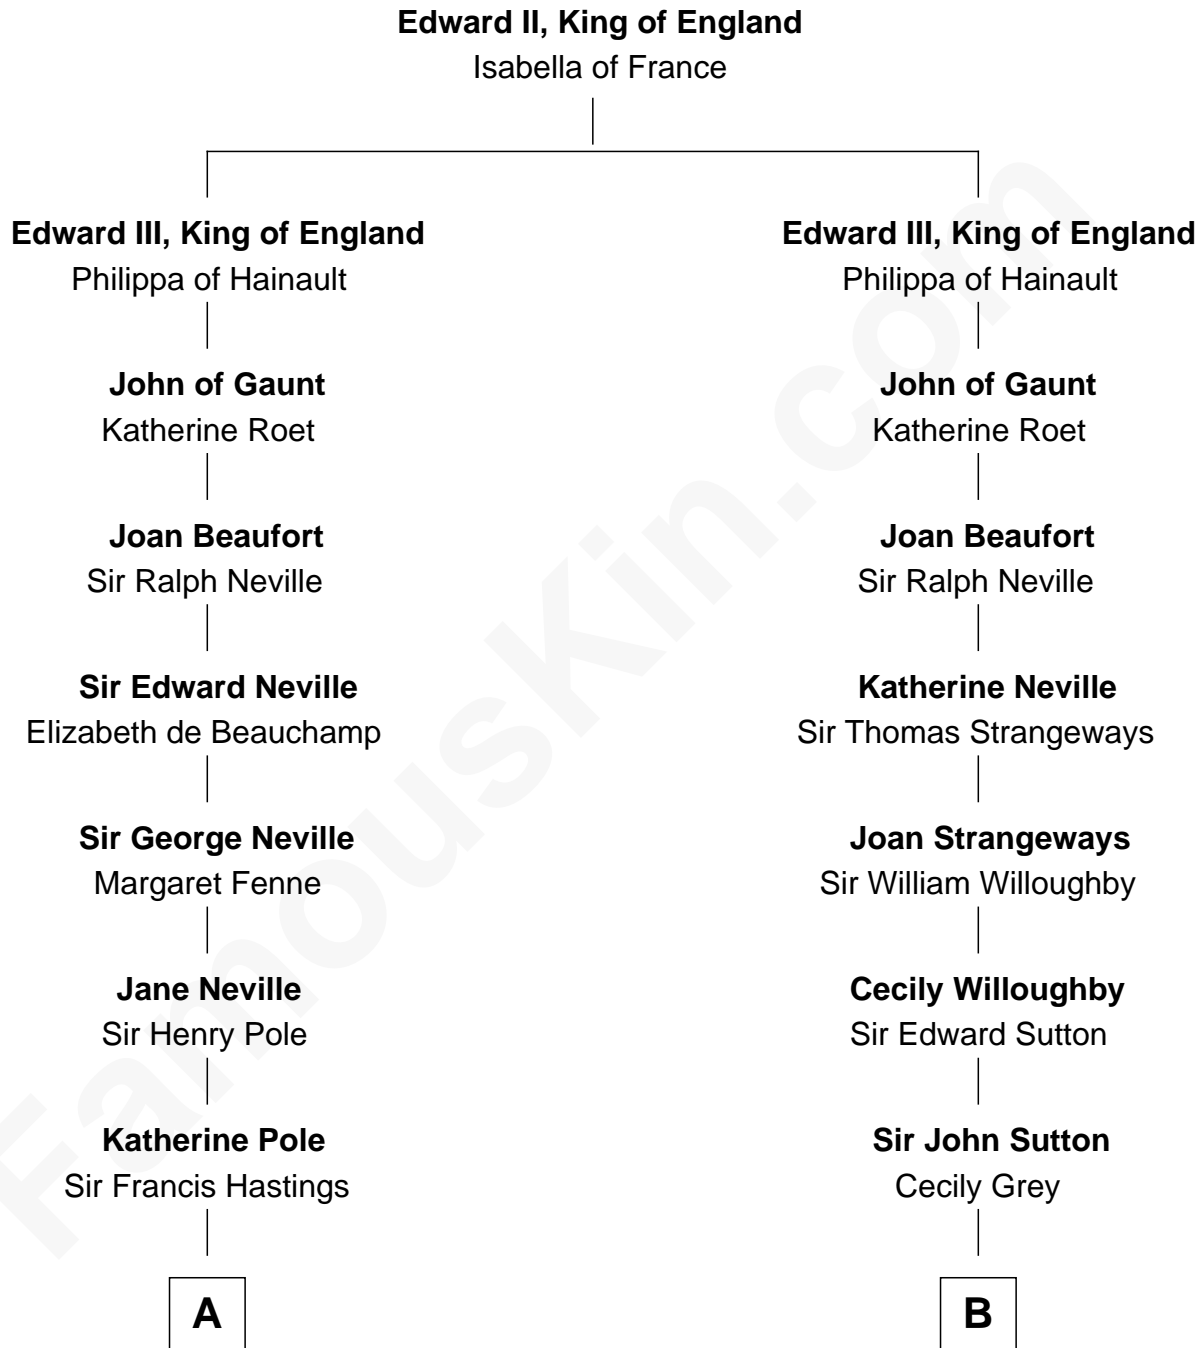

FamousKin.com
Relationship Chart of
Prince William
Prince of Wales

15th cousin 5 times removed of

Jane (Appleton) Pierce
First Lady of President Franklin Pierce

C

Albert Edward John Spencer

Cynthia Elinor Beatrix Hamilton

Edward John Spencer

Frances Ruth Burke Roche

Princess Diana Frances Spencer

Charles III, King of the United Kingdom

Prince William

Prince of Wales