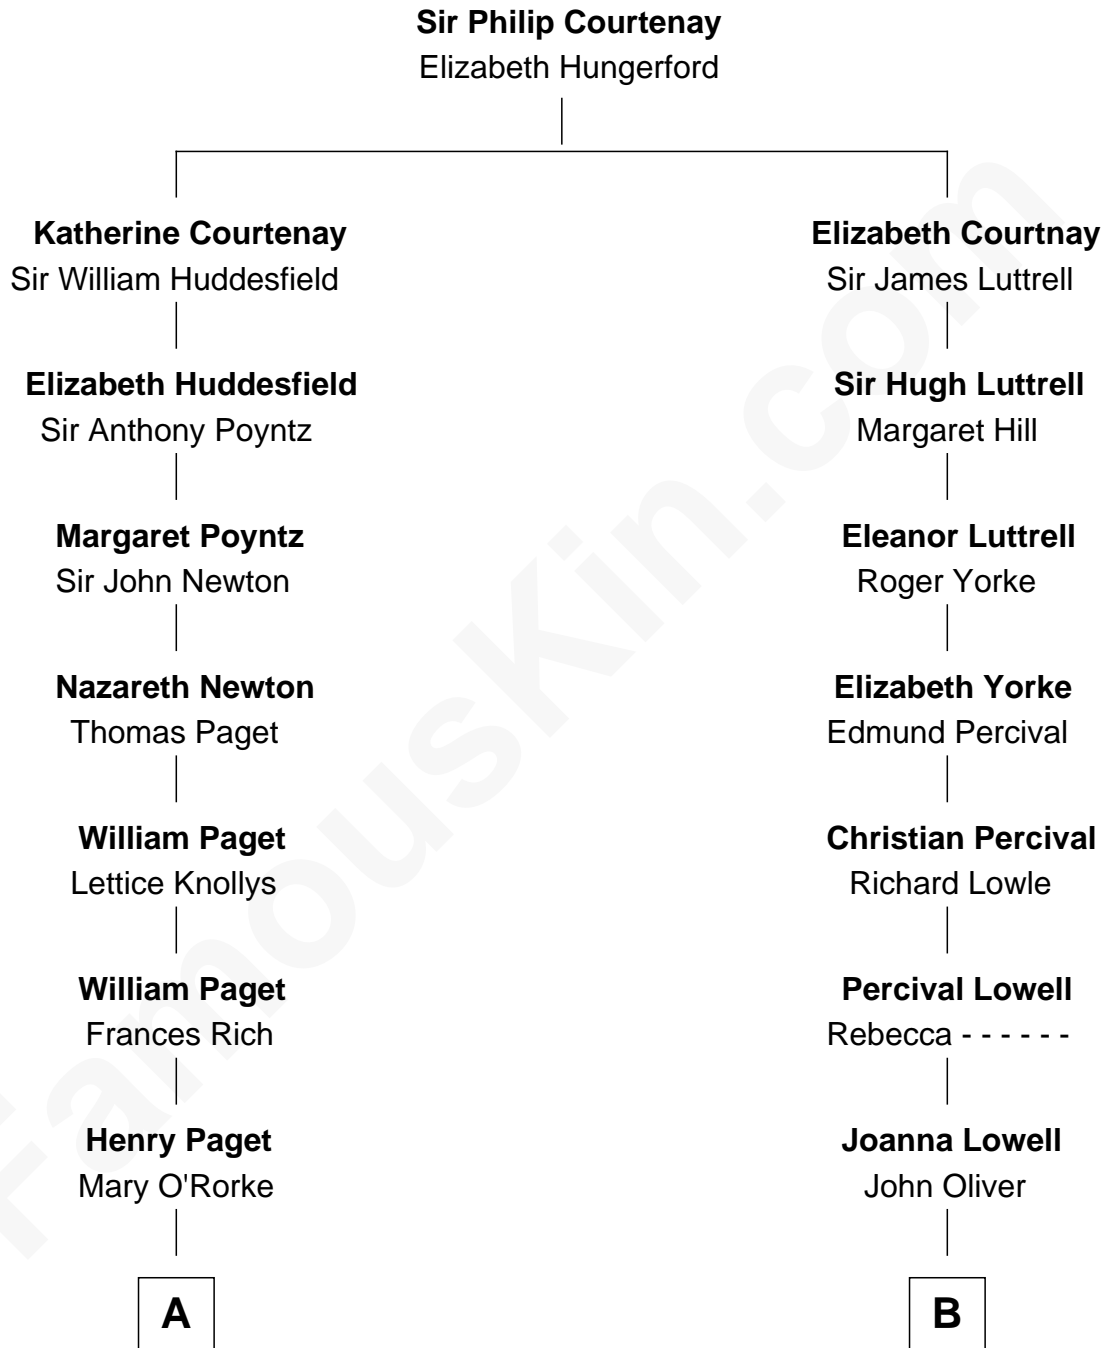

FamousKin.com
Relationship Chart of
Prince William
Prince of Wales

12th cousin 5 times removed of

Jane (Appleton) Pierce
First Lady of President Franklin Pierce

A

Brig. Gen. Thomas Paget

Mary Whitcombe

Caroline Paget