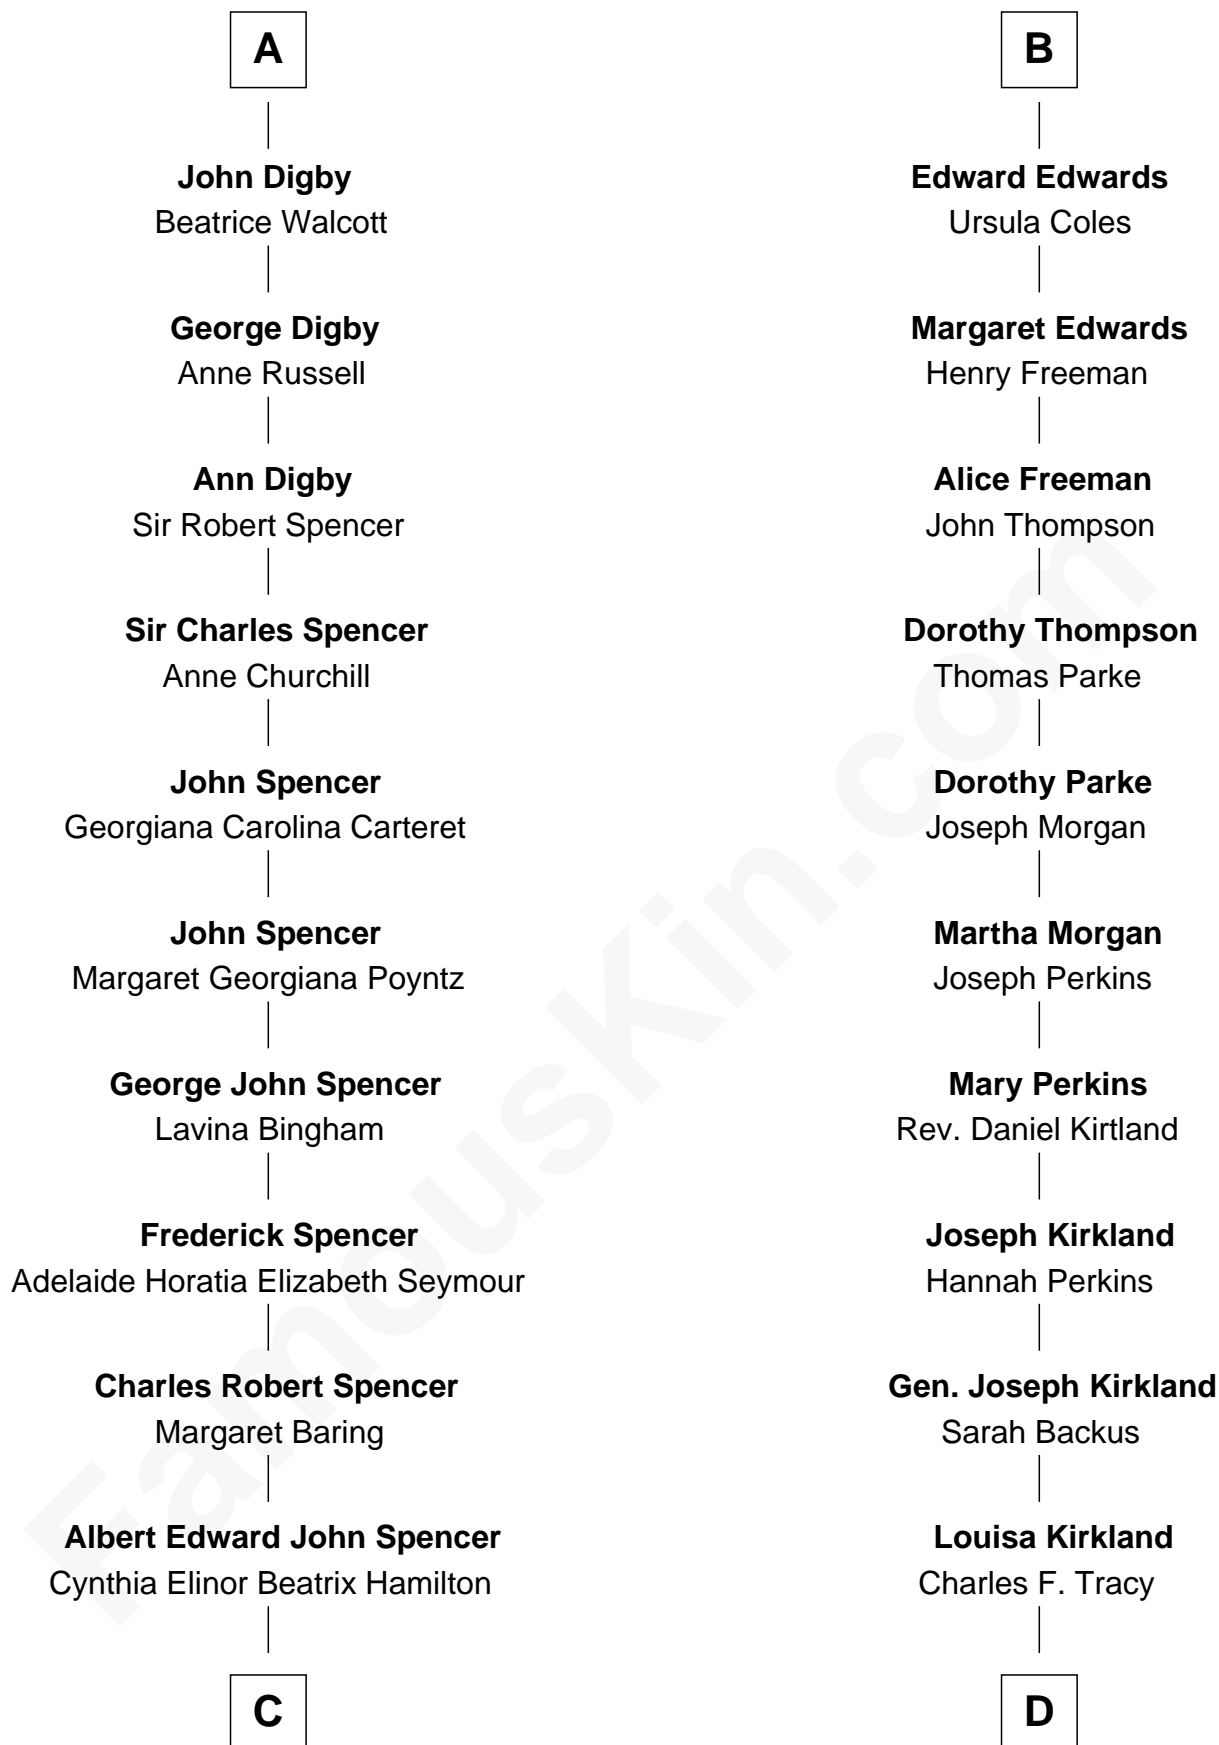

FamousKin.com Relationship Chart of

Prince William

Prince of Wales

19th cousin of

Henry Sturgis Morgan

Co-Founder of Morgan Stanley

William de la Spine

Alice de Bruley

C

Edward John Spencer
Frances Ruth Burke Roche

Princess Diana Frances Spencer
Charles III, King of the United Kingdom

Prince William
Prince of Wales

D

Frances Louisa Tracy
John Pierpont Morgan

John Pierpont Morgan
Jane Norton Grew