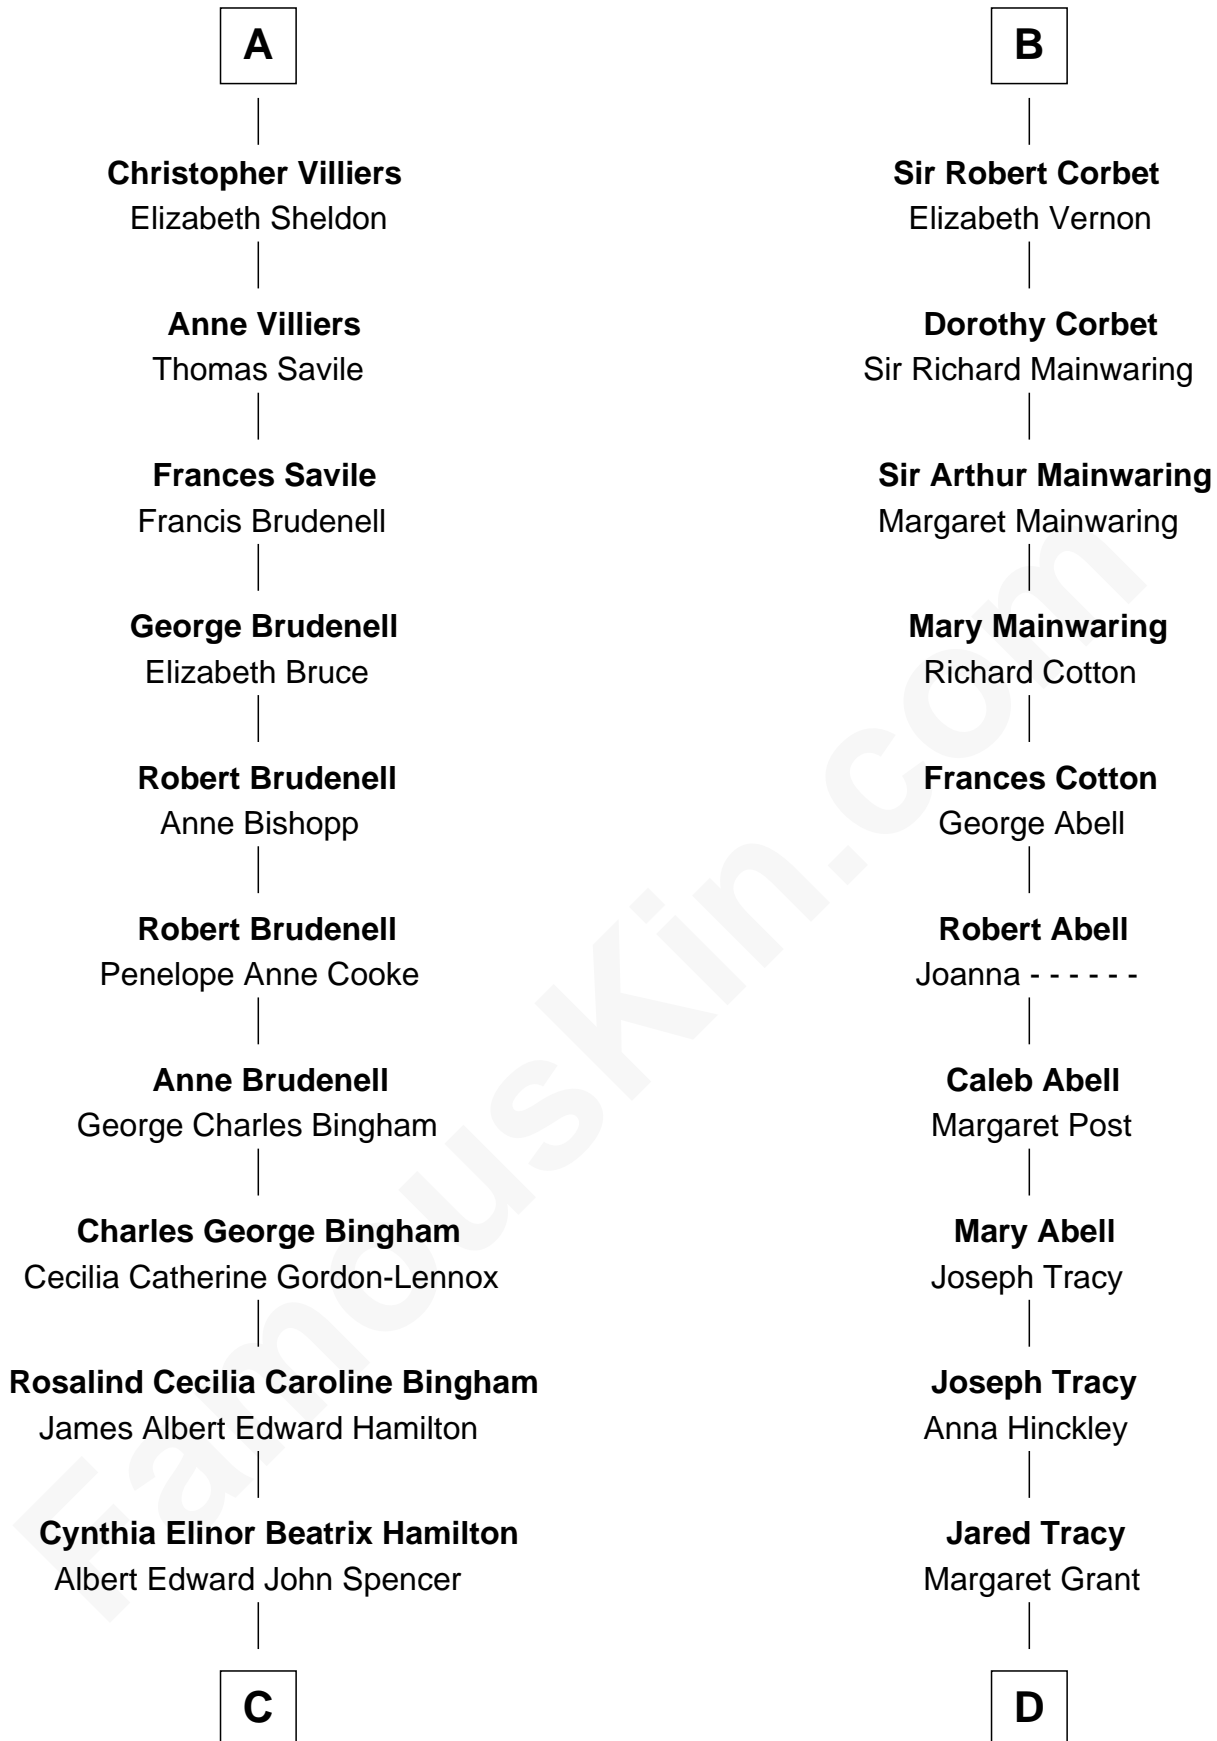

FamousKin.com
Relationship Chart of
Prince William
Prince of Wales

19th cousin 2 times removed of
Henry Sturgis Morgan
Co-Founder of Morgan Stanley

Sir Henry de Grey
 Elizabeth Talbot

C

Edward John Spencer
Frances Ruth Burke Roche

Princess Diana Frances Spencer
Charles III, King of the United Kingdom

Prince William
Prince of Wales

D

William Gedney Tracy
Rachel Huntington

Charles F. Tracy
Louisa Kirkland

Frances Louisa Tracy
John Pierpont Morgan