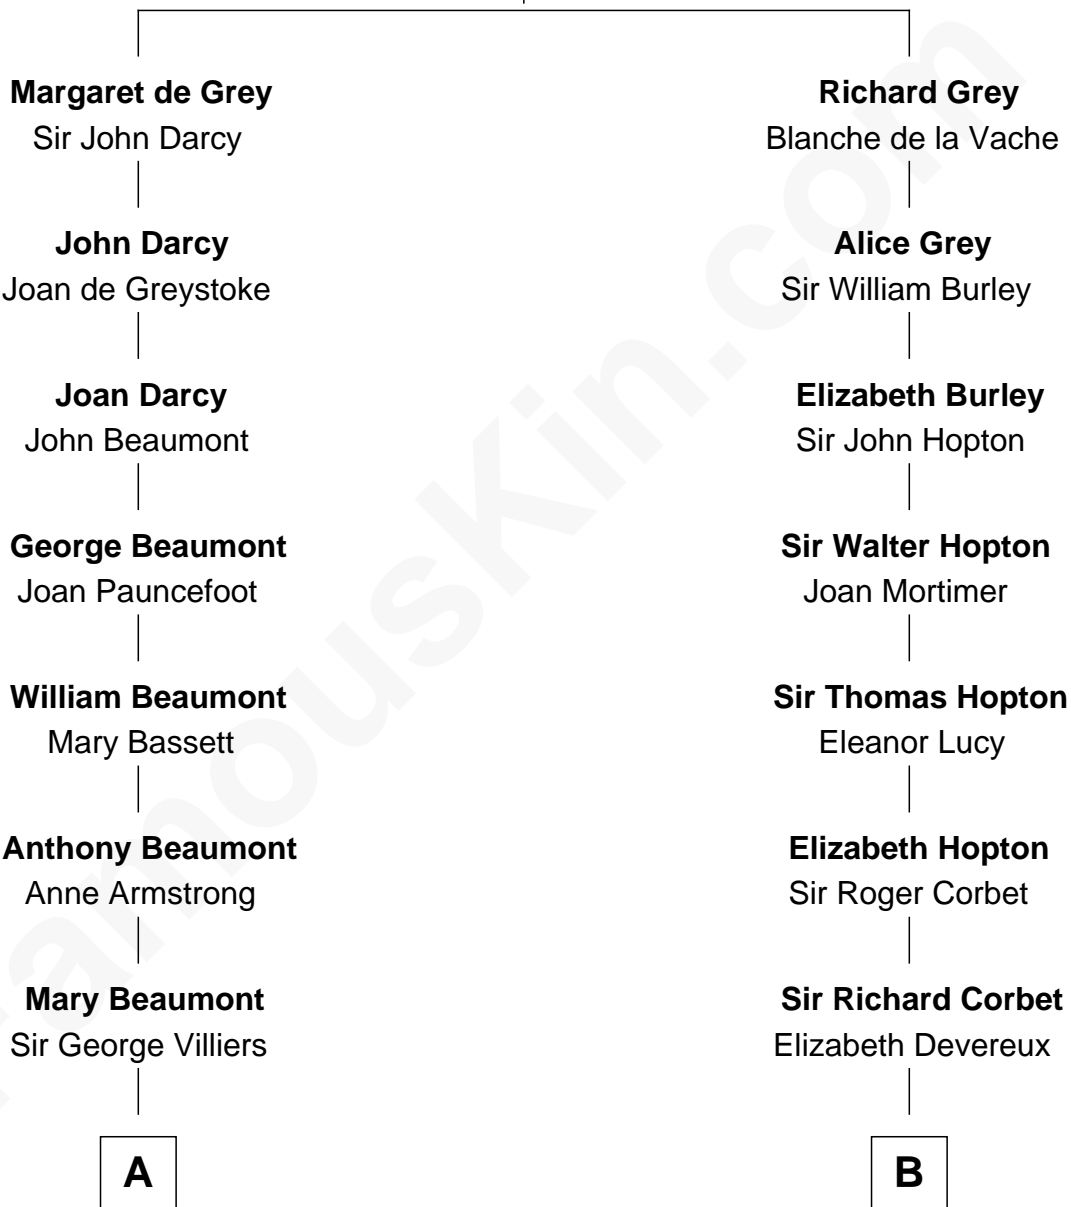

FamousKin.com
Relationship Chart of
Prince William
Prince of Wales

19th cousin 2 times removed of
Henry Sturgis Morgan
Co-Founder of Morgan Stanley

Sir Henry de Grey
 Elizabeth Talbot

C

Edward John Spencer
Frances Ruth Burke Roche

Princess Diana Frances Spencer
Charles III, King of the United Kingdom

Prince William
Prince of Wales

D

William Gedney Tracy
Rachel Huntington

Charles F. Tracy
Louisa Kirkland

Frances Louisa Tracy
John Pierpont Morgan