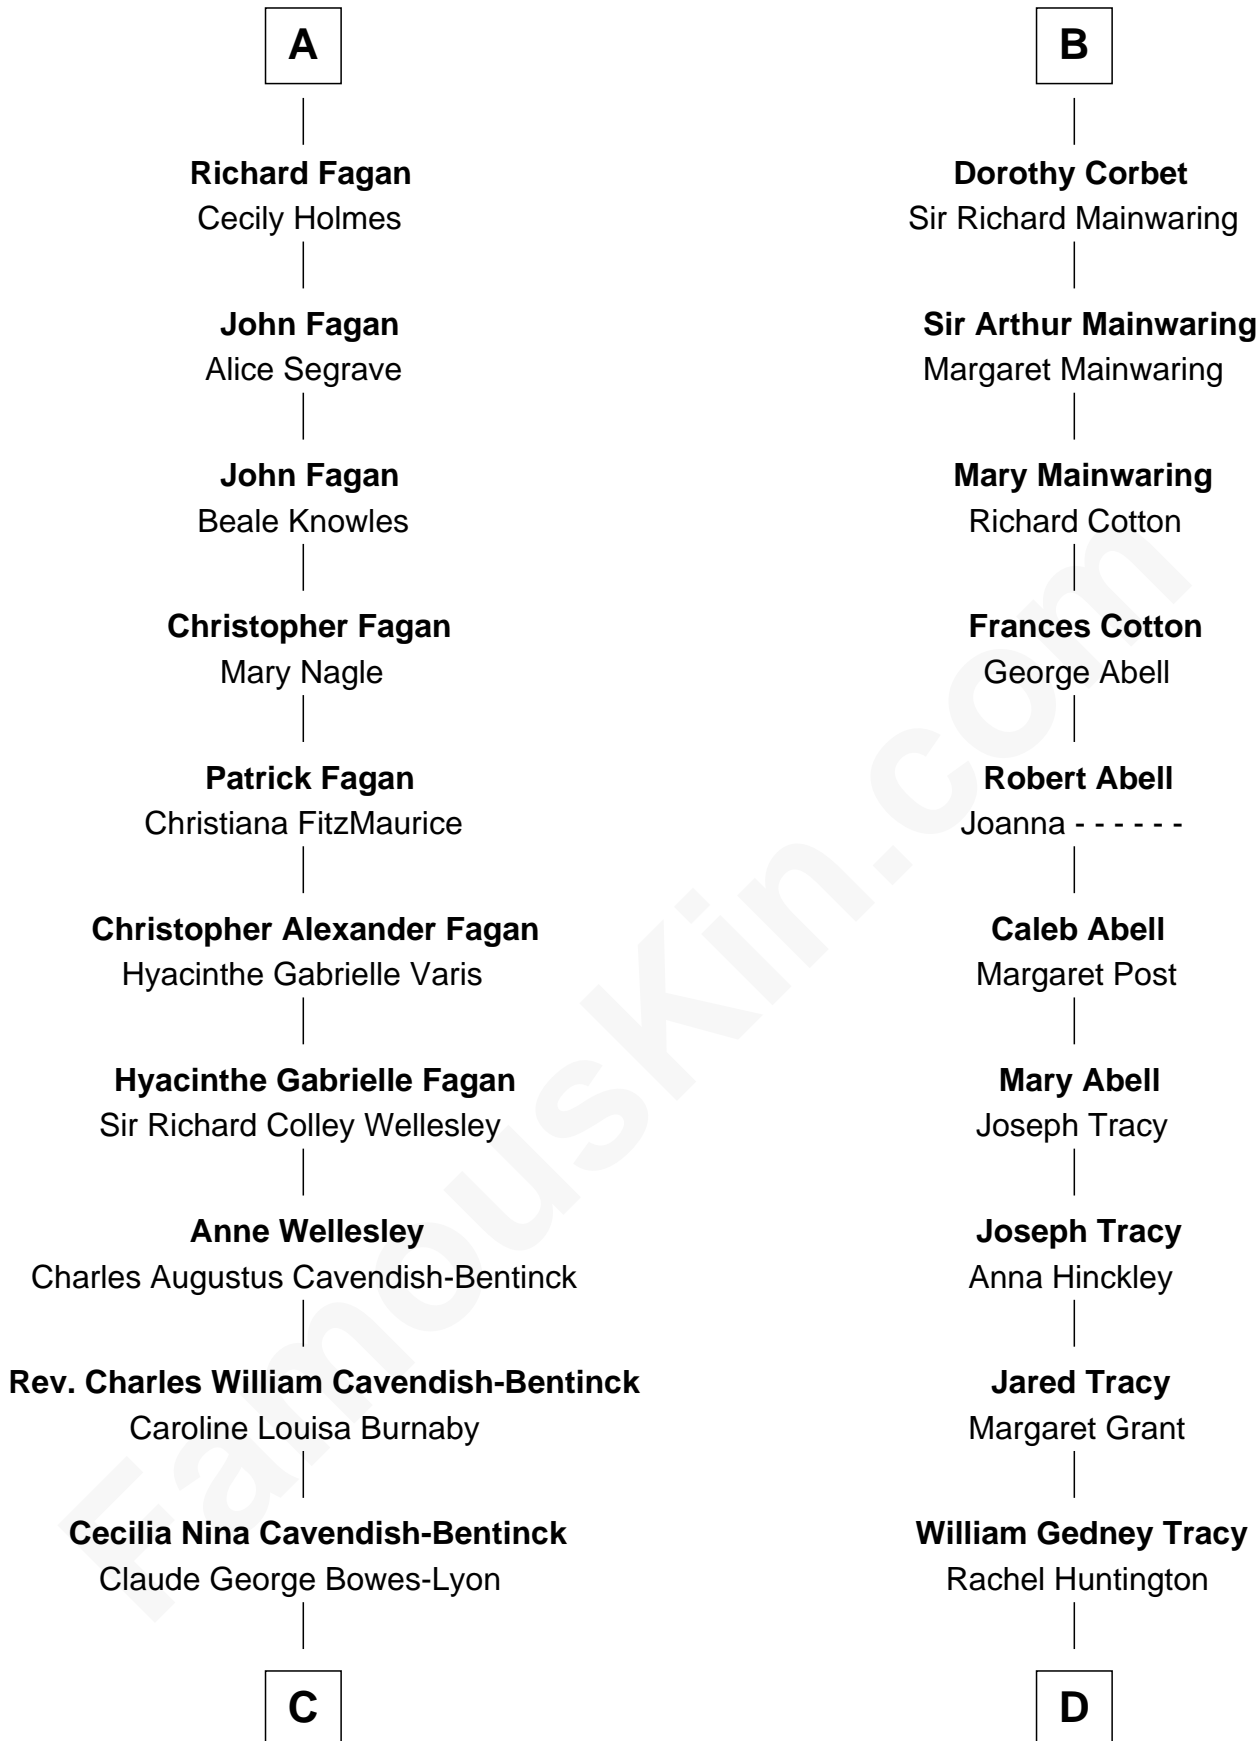

# FamousKin.com Relationship Chart of

**Prince William**

*Prince of Wales*

20th cousin of

**Henry Sturgis Morgan**

*Co-Founder of Morgan Stanley*

**John de Mowbray**

Joan of Lancaster

**Margaret Mowbray**

Sir Reginald Lucy

**Sir Walter Lucy**

Eleanor L'Arcedeckne

**Eleanor Lucy**

Sir Thomas Hopton

**Elizabeth Hopton**

Sir Roger Corbet

**Sir Richard Corbet**

Elizabeth Devereux

**Sir Robert Corbet**

Elizabeth Vernon

**B**

**C**

**Elizabeth Bowes-Lyon**

George VI, King of the United Kingdom