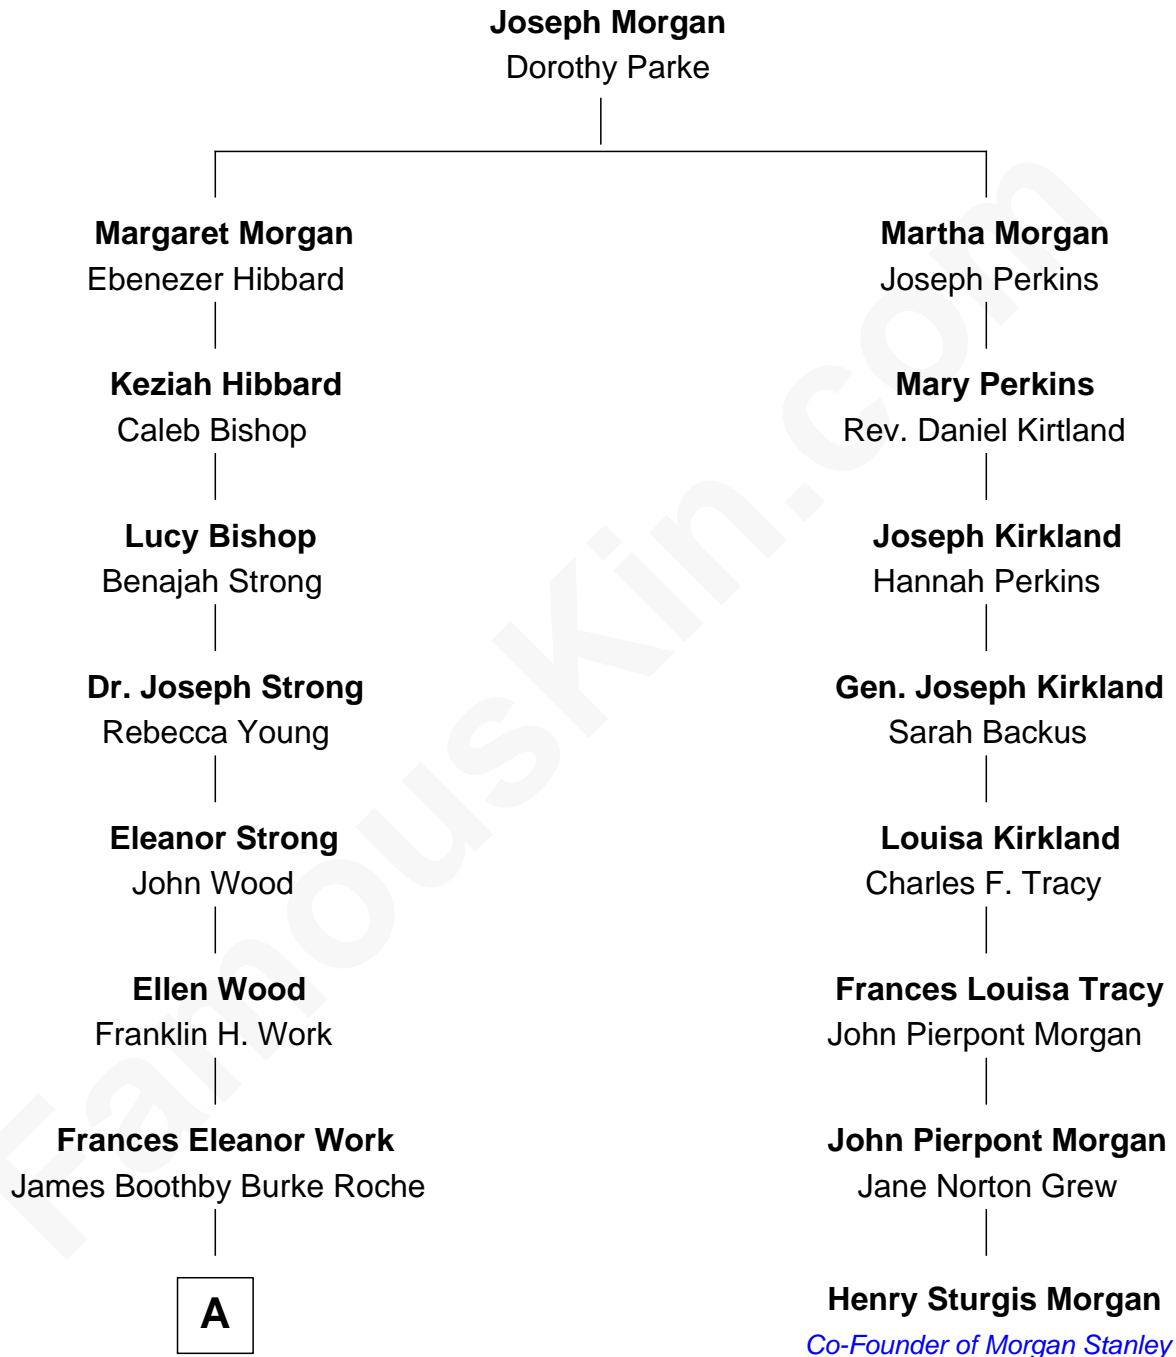

FamousKin.com
Relationship Chart of
Prince William
Prince of Wales

7th cousin 3 times removed of
Henry Sturgis Morgan
Co-Founder of Morgan Stanley

A

—
Edmund Maurice Burke Roche

Ruth Sylvia Gill

—
Frances Ruth Burke Roche

Edward John Spencer

—
Princess Diana Frances Spencer

Charles III, King of the United Kingdom

—
Prince William

Prince of Wales

FamousKin.com