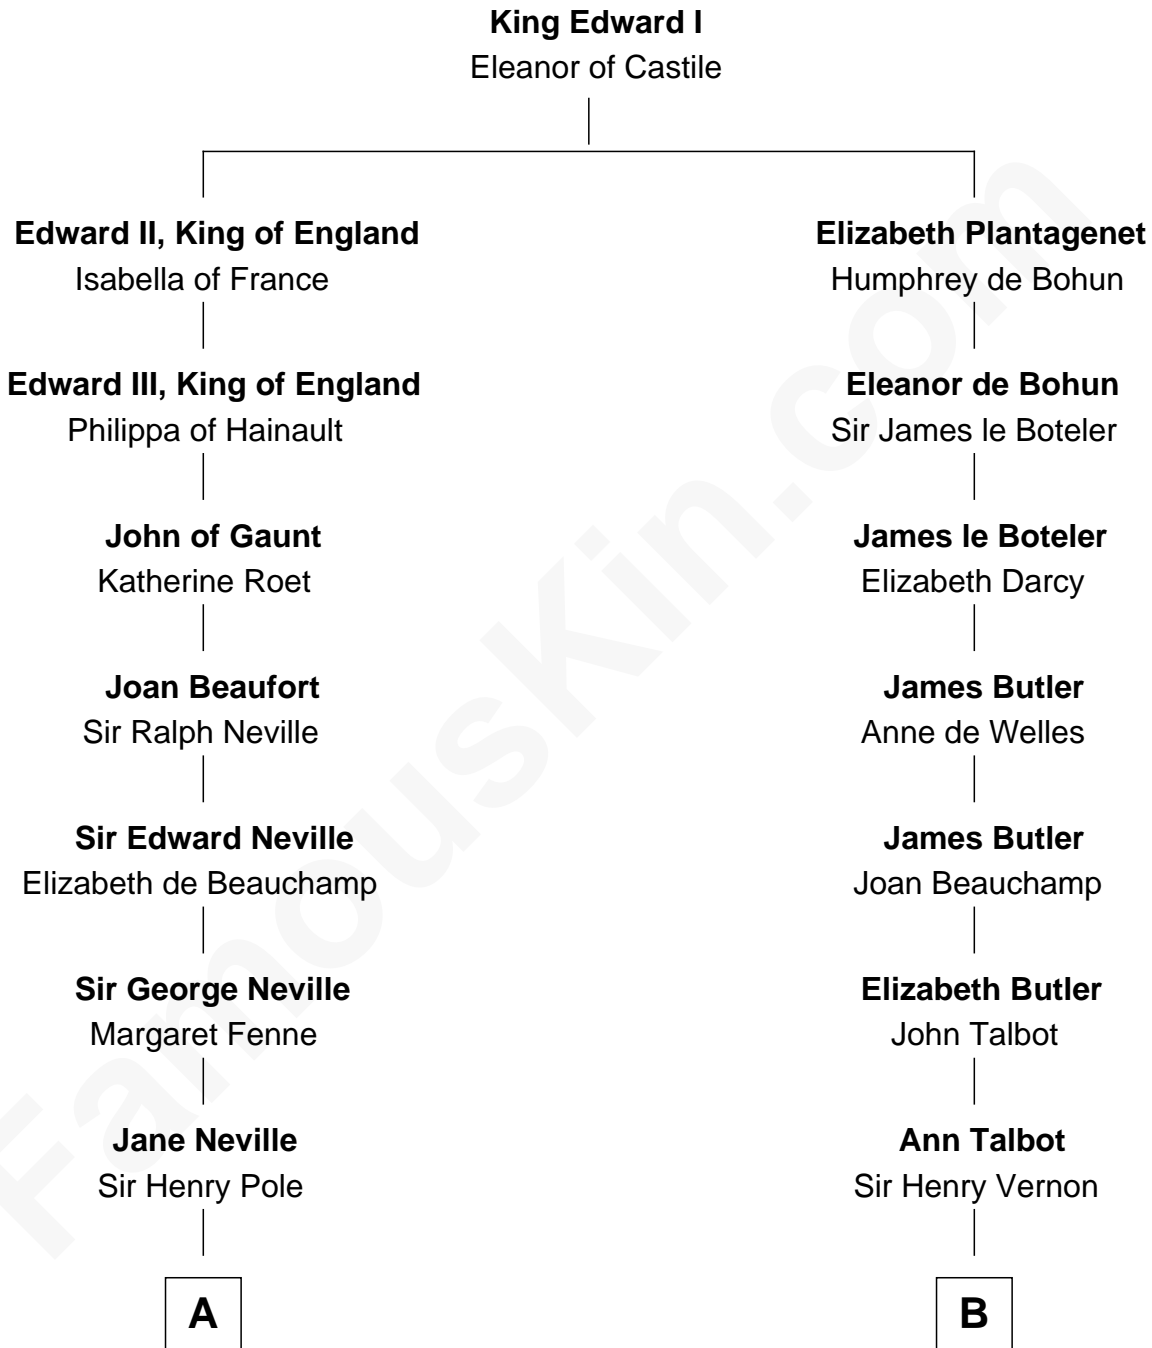

FamousKin.com Relationship Chart of

Prince William

Prince of Wales

21st cousin of

Henry Sturgis Morgan

Co-Founder of Morgan Stanley

C

Charles Robert Spencer

Margaret Baring

Albert Edward John Spencer

Cynthia Elinor Beatrix Hamilton

Edward John Spencer

Frances Ruth Burke Roche

Princess Diana Frances Spencer

Charles III, King of the United Kingdom

Prince William