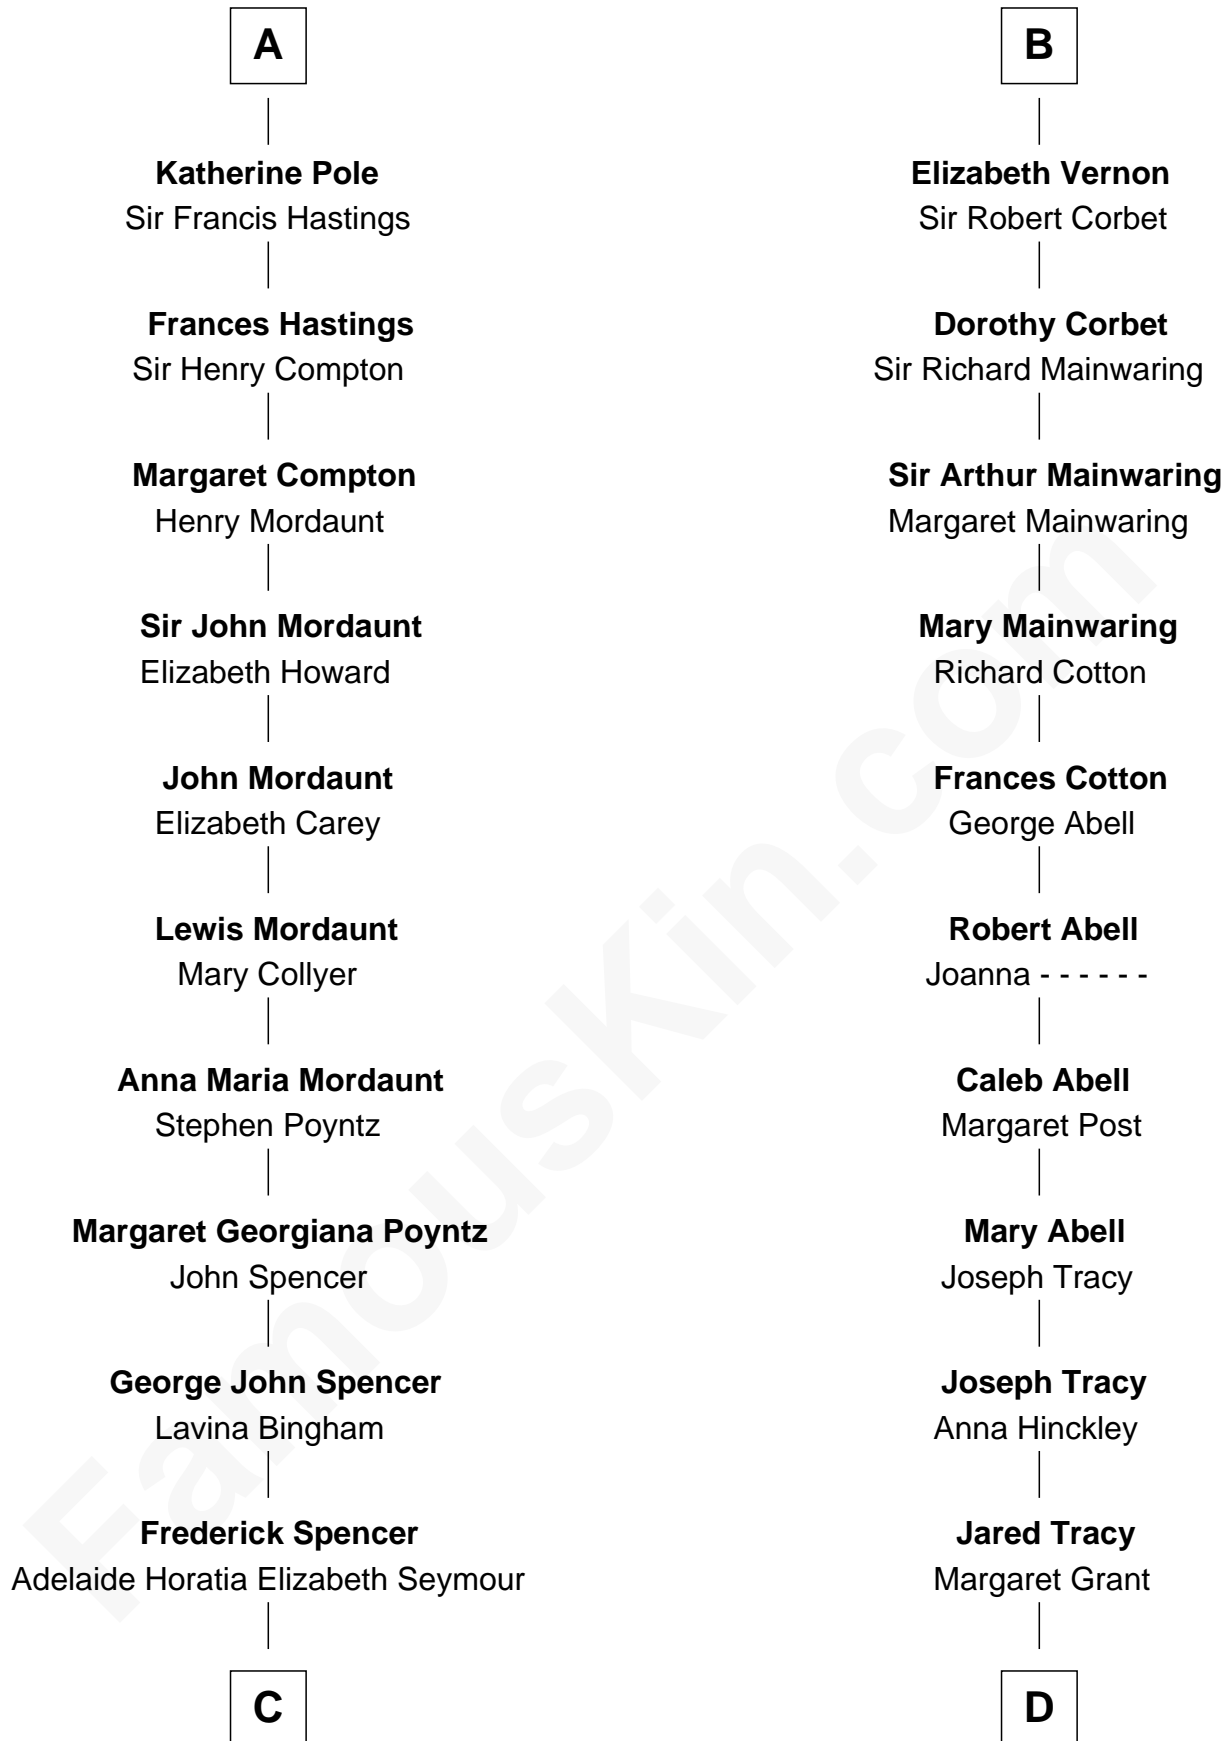

FamousKin.com Relationship Chart of

Prince William

Prince of Wales

21st cousin of

Henry Sturgis Morgan

Co-Founder of Morgan Stanley

C

Charles Robert Spencer

Margaret Baring

Albert Edward John Spencer

Cynthia Elinor Beatrix Hamilton

Edward John Spencer

Frances Ruth Burke Roche

Princess Diana Frances Spencer

Charles III, King of the United Kingdom

Prince William