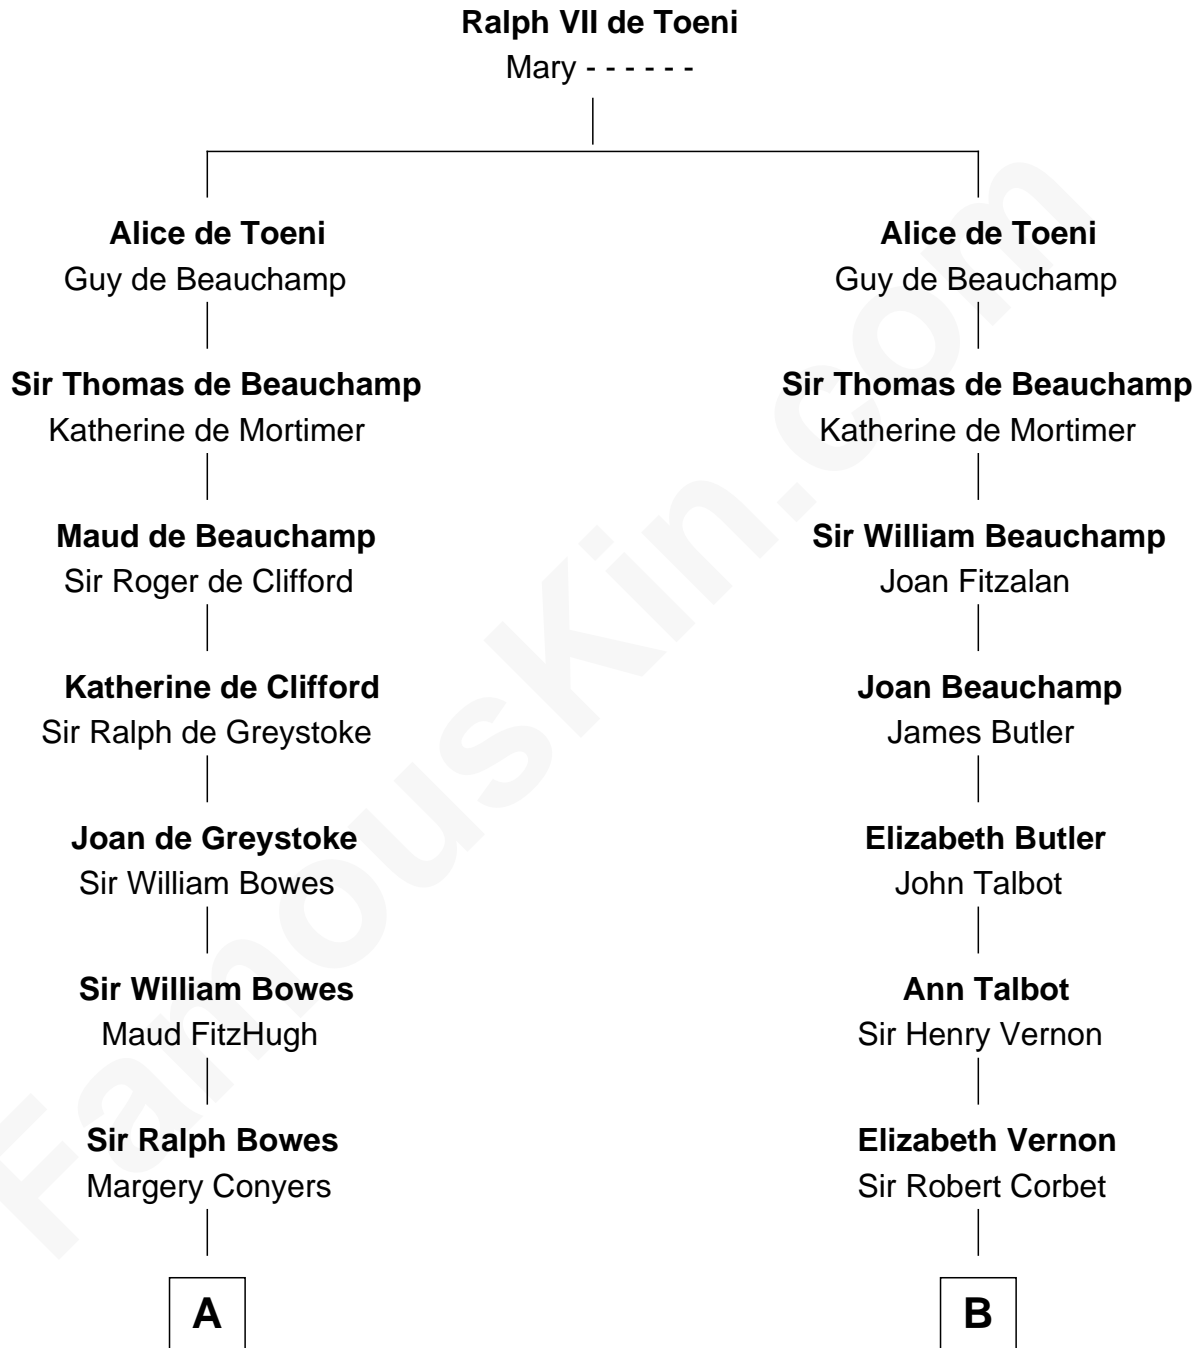

**FamousKin.com**  
**Relationship Chart of**  
**Prince William**  
*Prince of Wales*

20th cousin 1 time removed of  
**Henry Sturgis Morgan**  
*Co-Founder of Morgan Stanley*

**C**

**Claude George Bowes-Lyon**  
Cecilia Nina Cavendish-Bentinck

**Elizabeth Bowes-Lyon**  
George VI, King of the United Kingdom

**Elizabeth II, Queen of the United Kingdom**  
Prince Philip of Edinburgh

**Charles III, King of the United Kingdom**  
Princess Diana Frances Spencer