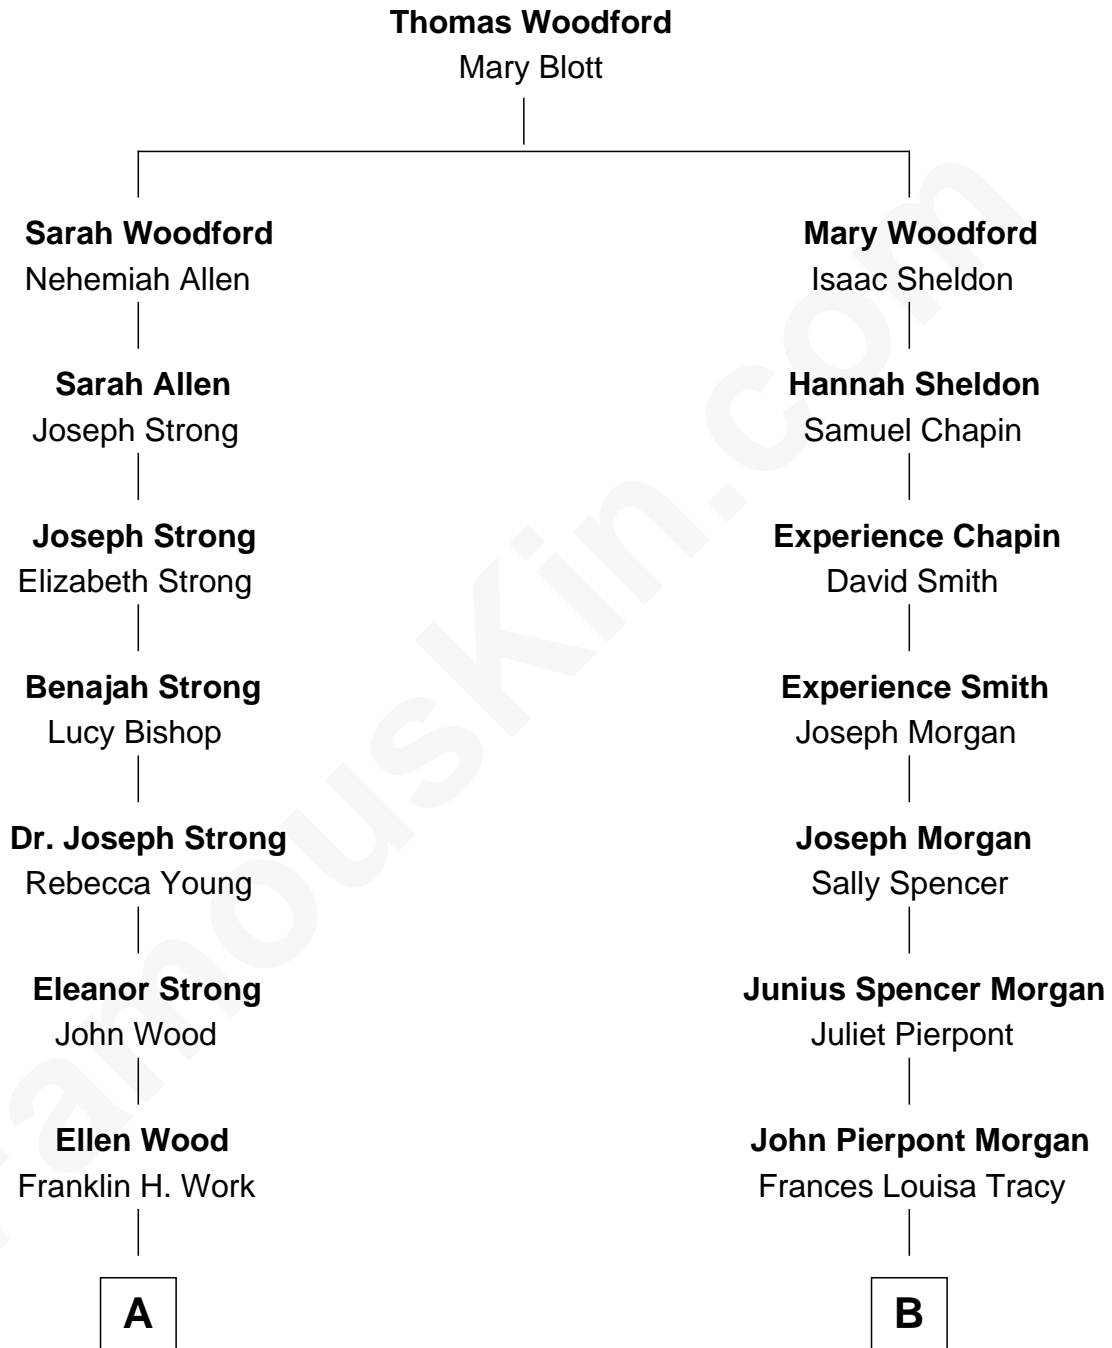

**FamousKin.com**  
**Relationship Chart of**  
**Prince William**  
*Prince of Wales*

8th cousin 3 times removed of  
**Henry Sturgis Morgan**  
*Co-Founder of Morgan Stanley*

**A**

**Frances Eleanor Work**  
James Boothby Burke Roche

**Edmund Maurice Burke Roche**  
Ruth Sylvia Gill

**Frances Ruth Burke Roche**  
Edward John Spencer

**Princess Diana Frances Spencer**  
Charles III, King of the United Kingdom

**Prince William**  
*Prince of Wales*