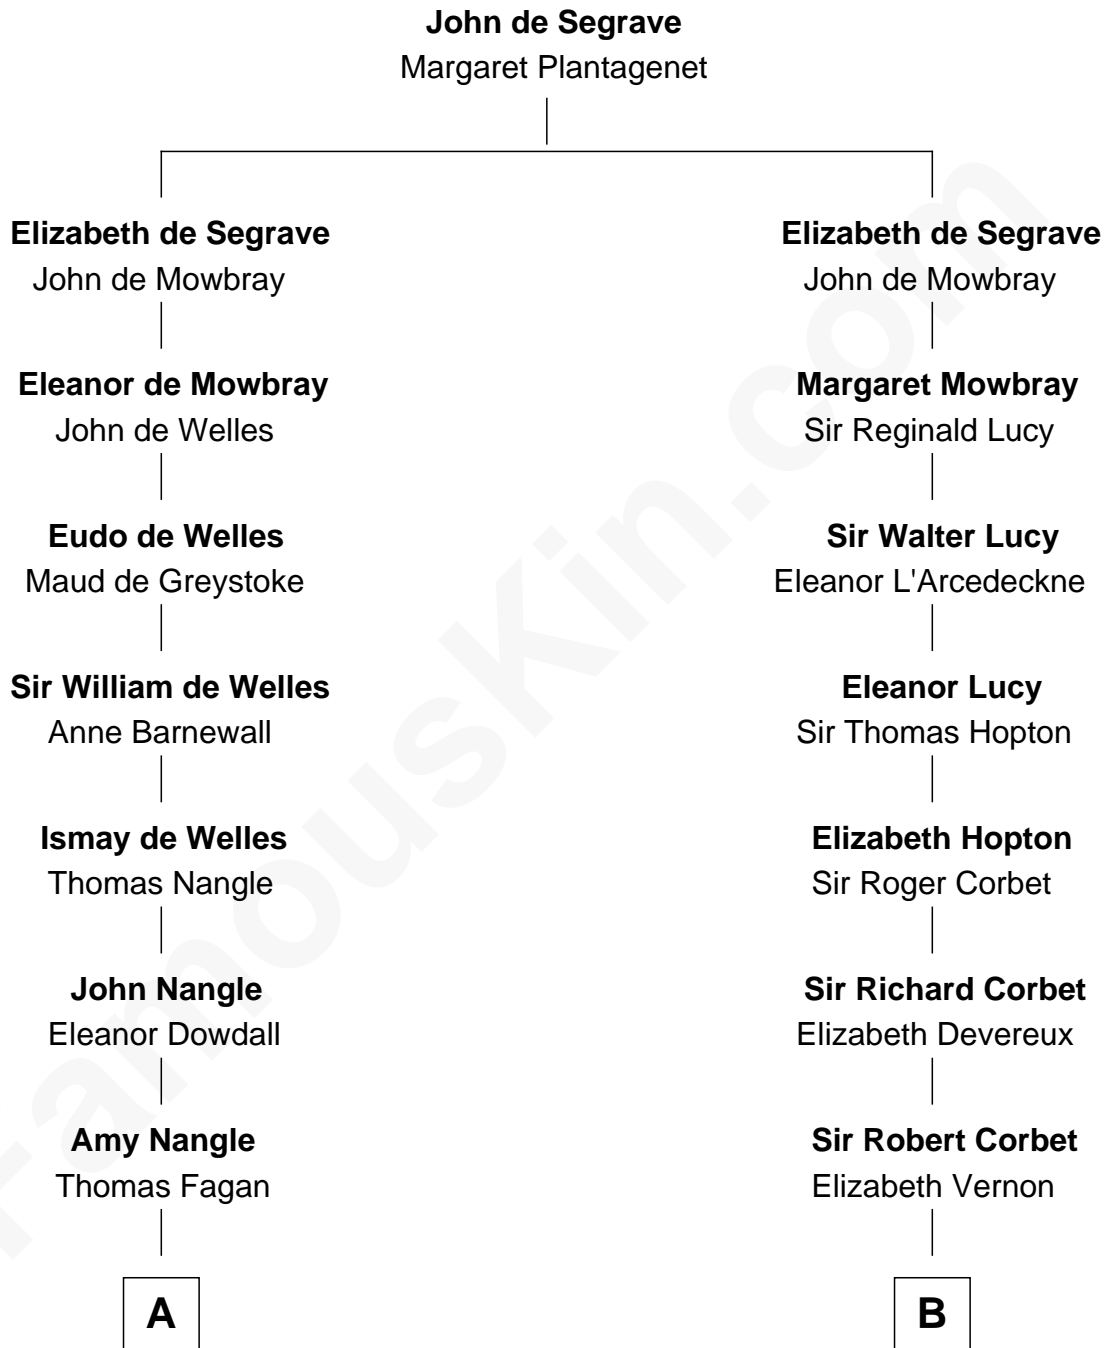

FamousKin.com Relationship Chart of

Prince William

Prince of Wales

20th cousin of

Henry Sturgis Morgan

Co-Founder of Morgan Stanley

C

Elizabeth Bowes-Lyon

George VI, King of the United Kingdom

Elizabeth II, Queen of the United Kingdom

Prince Philip of Edinburgh

Charles III, King of the United Kingdom

Princess Diana Frances Spencer

Prince William

Prince of Wales

D

Charles F. Tracy

Louisa Kirkland

Frances Louisa Tracy

John Pierpont Morgan

John Pierpont Morgan

Jane Norton Grew

Henry Sturgis Morgan