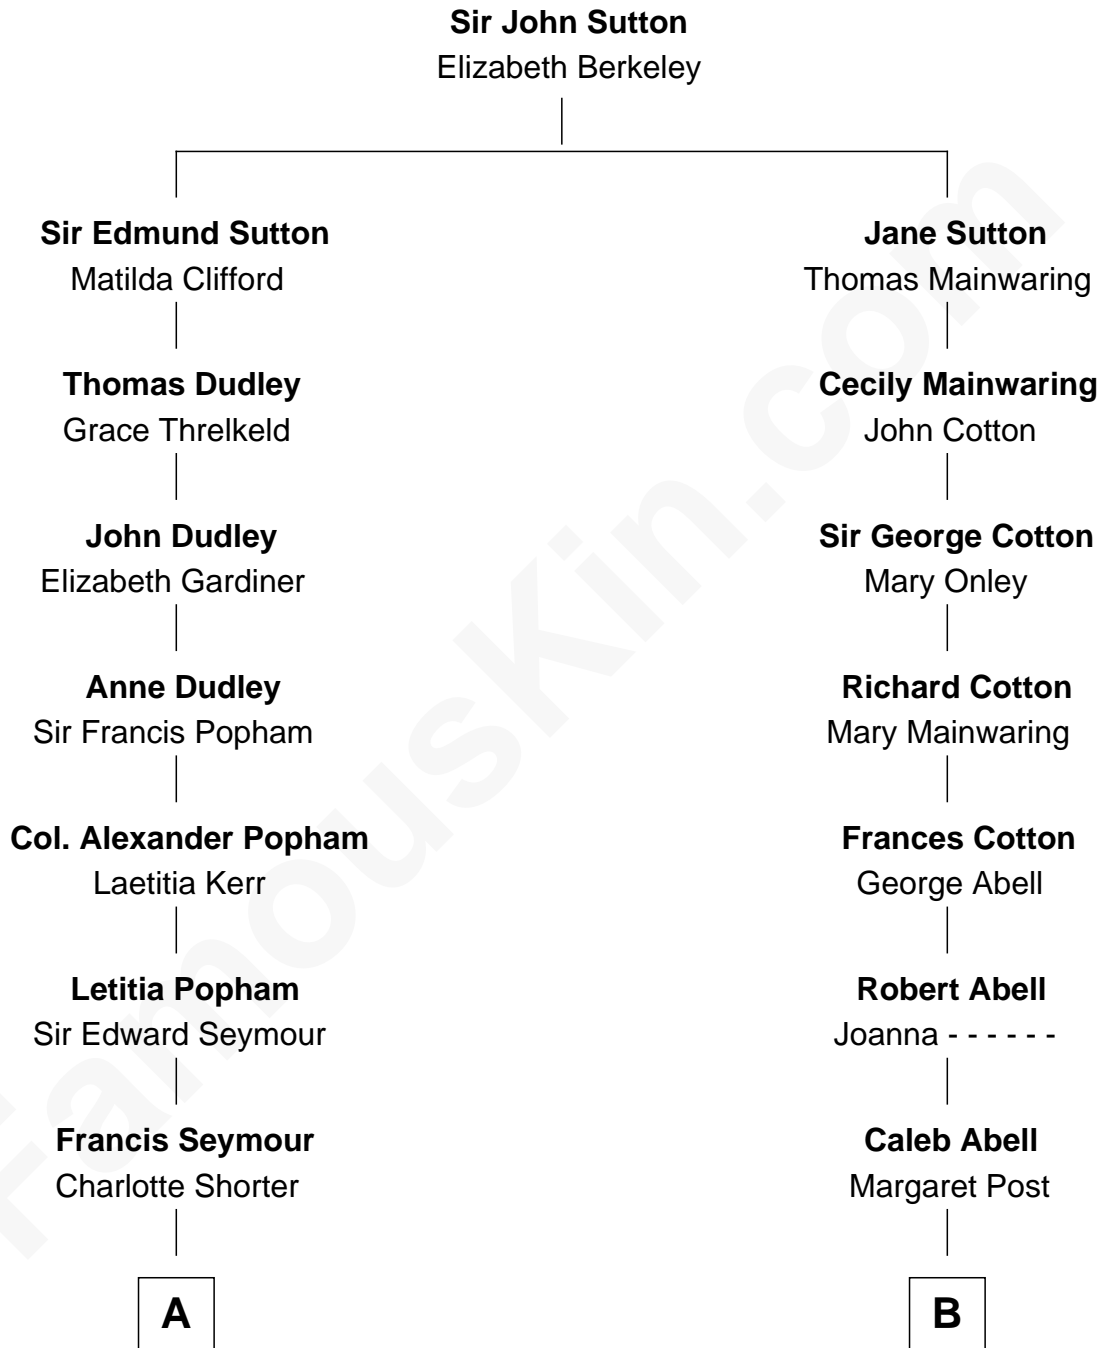

# FamousKin.com Relationship Chart of

**Prince William**

*Prince of Wales*

13th cousin 2 times removed of

**J.P. Morgan, Jr.**

*American Banker and Philanthropist*

**A**

**Francis Seymour-Conway**

Isabella FitzRoy

**Hugh Seymour-Conway**

Anne Horatia Waldegrave

**Sir Horace Beauchamp Seymour**

Elizabeth Malet Palk

**Adelaide Horatia Elizabeth Seymour**

Frederick Spencer

**Charles Robert Spencer**

Margaret Baring

**Albert Edward John Spencer**

Cynthia Elinor Beatrix Hamilton

**Edward John Spencer**

Frances Ruth Burke Roche

**Princess Diana Frances Spencer**

Charles III, King of the United Kingdom

**Prince William**