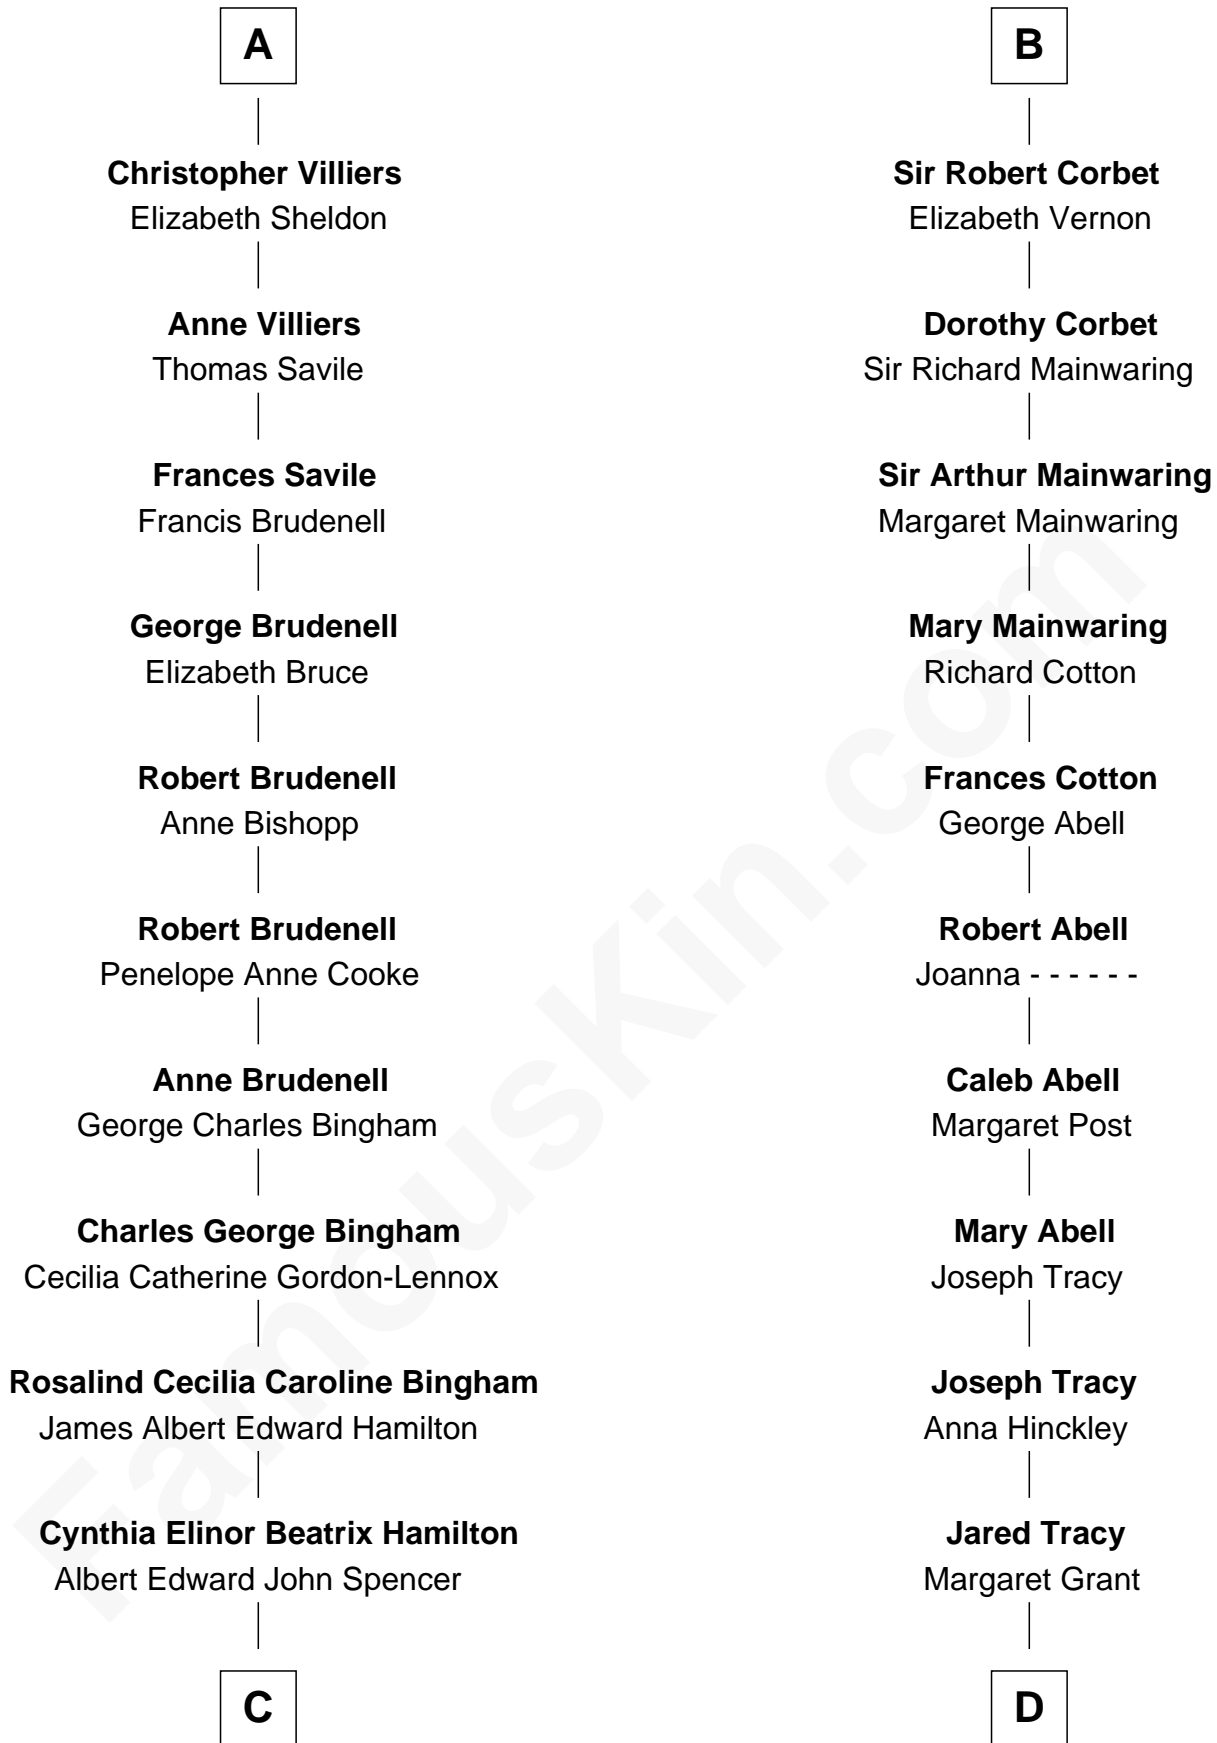

FamousKin.com Relationship Chart of

Prince William

Prince of Wales

19th cousin 1 time removed of

J.P. Morgan, Jr.

American Banker and Philanthropist

Sir Henry de Grey

Elizabeth Talbot

William Beaumont

Mary Bassett

Anthony Beaumont

Anne Armstrong

Mary Beaumont

Sir George Villiers

A

Richard Grey

Eleanor Lucy

Elizabeth Hopton

Sir Roger Corbet

Sir Richard Corbet

Elizabeth Devereux

B

C

Edward John Spencer
Frances Ruth Burke Roche

Princess Diana Frances Spencer
Charles III, King of the United Kingdom

Prince William
Prince of Wales

D

William Gedney Tracy
Rachel Huntington

Charles F. Tracy
Louisa Kirkland

Frances Louisa Tracy
John Pierpont Morgan