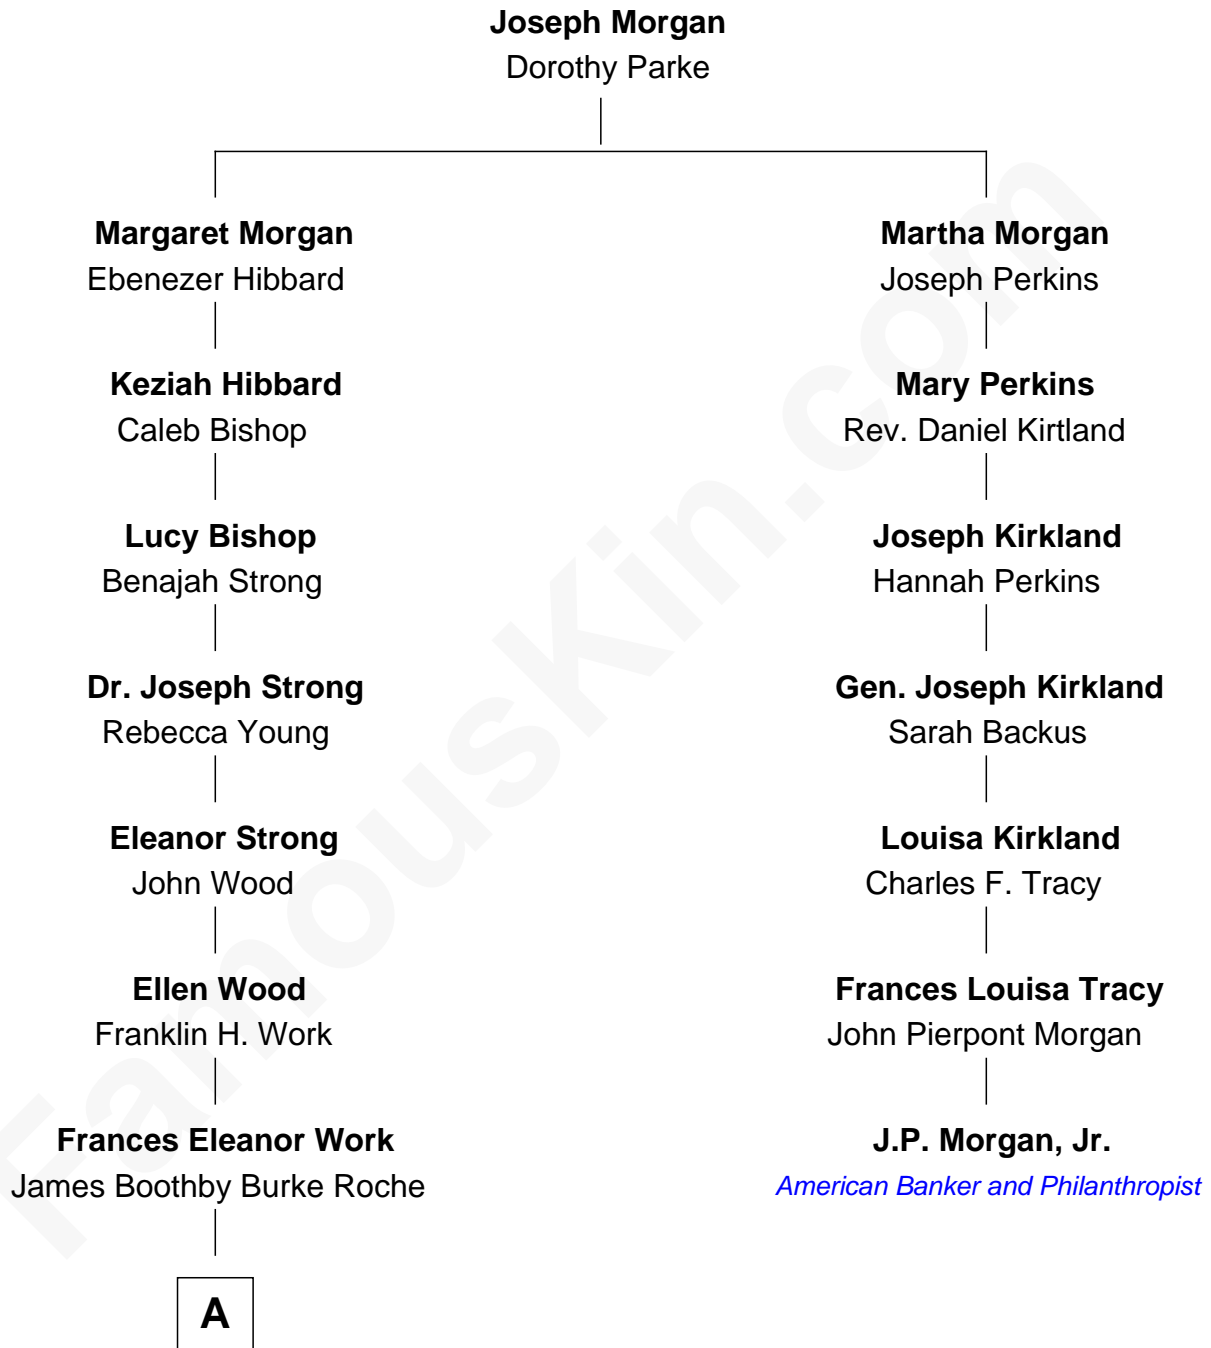

# FamousKin.com Relationship Chart of

**Prince William**

*Prince of Wales*

6th cousin 4 times removed of

**J.P. Morgan, Jr.**

*American Banker and Philanthropist*

**A**

—  
**Edmund Maurice Burke Roche**

Ruth Sylvia Gill

—  
**Frances Ruth Burke Roche**

Edward John Spencer

—  
**Princess Diana Frances Spencer**

Charles III, King of the United Kingdom

—  
**Prince William**

*Prince of Wales*

FamousKin.com