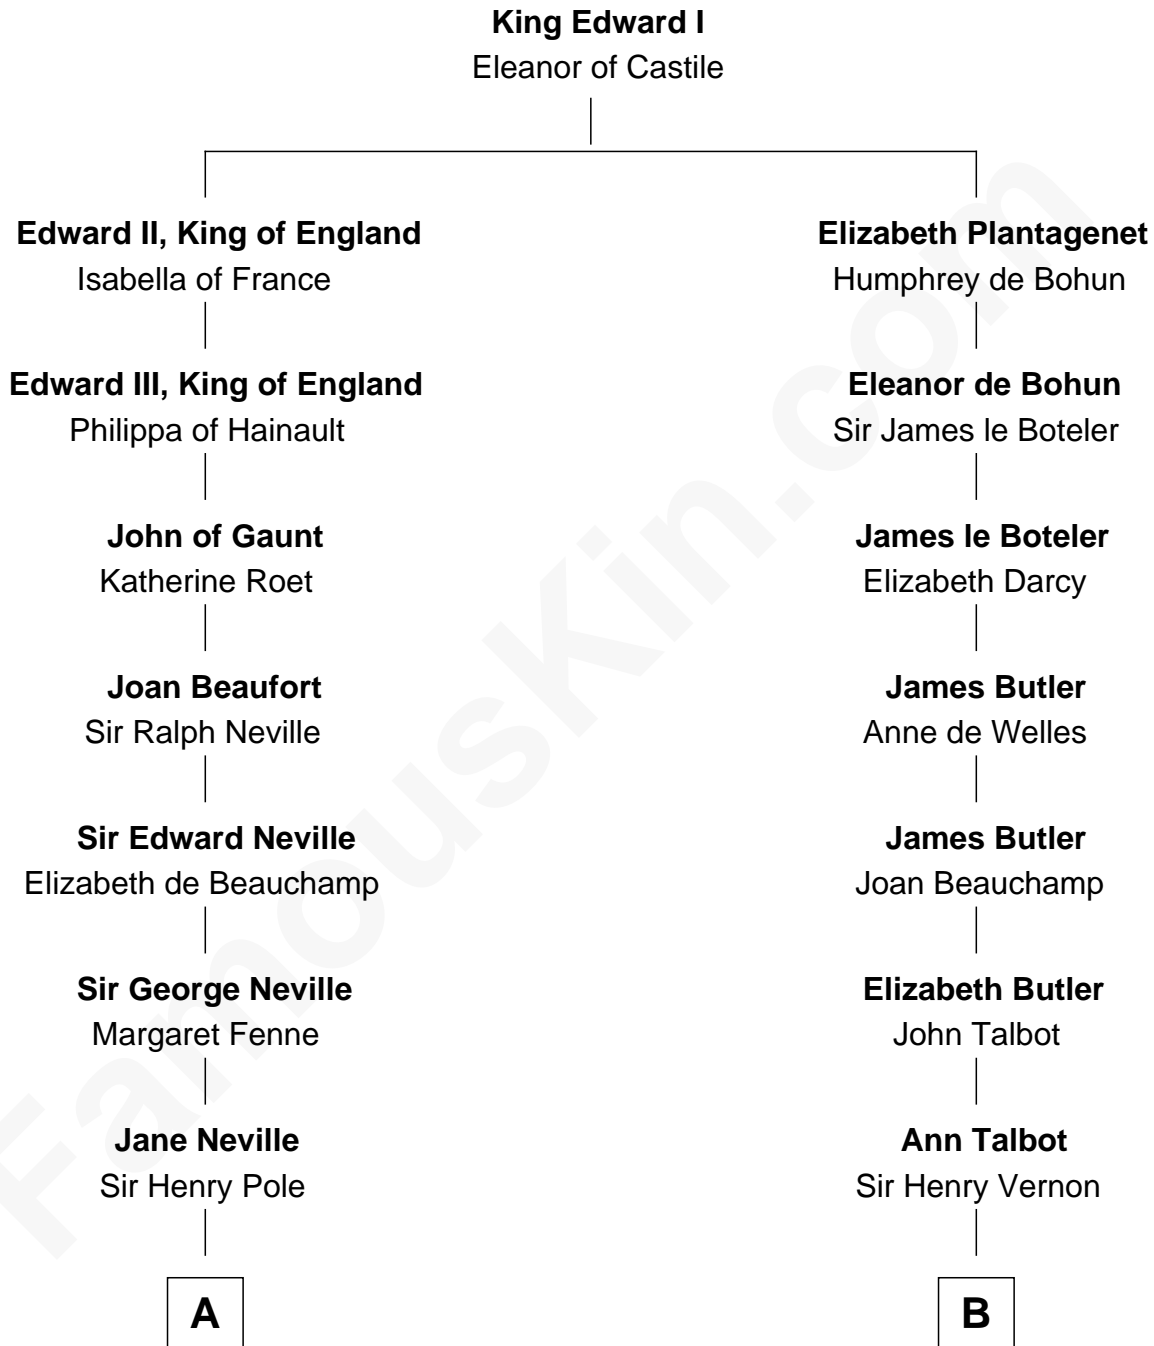

FamousKin.com Relationship Chart of

Prince William

Prince of Wales

20th cousin 1 time removed of

J.P. Morgan, Jr.

American Banker and Philanthropist

C

Charles Robert Spencer

Margaret Baring

Albert Edward John Spencer

Cynthia Elinor Beatrix Hamilton

Edward John Spencer

Frances Ruth Burke Roche

Princess Diana Frances Spencer

Charles III, King of the United Kingdom

Prince William