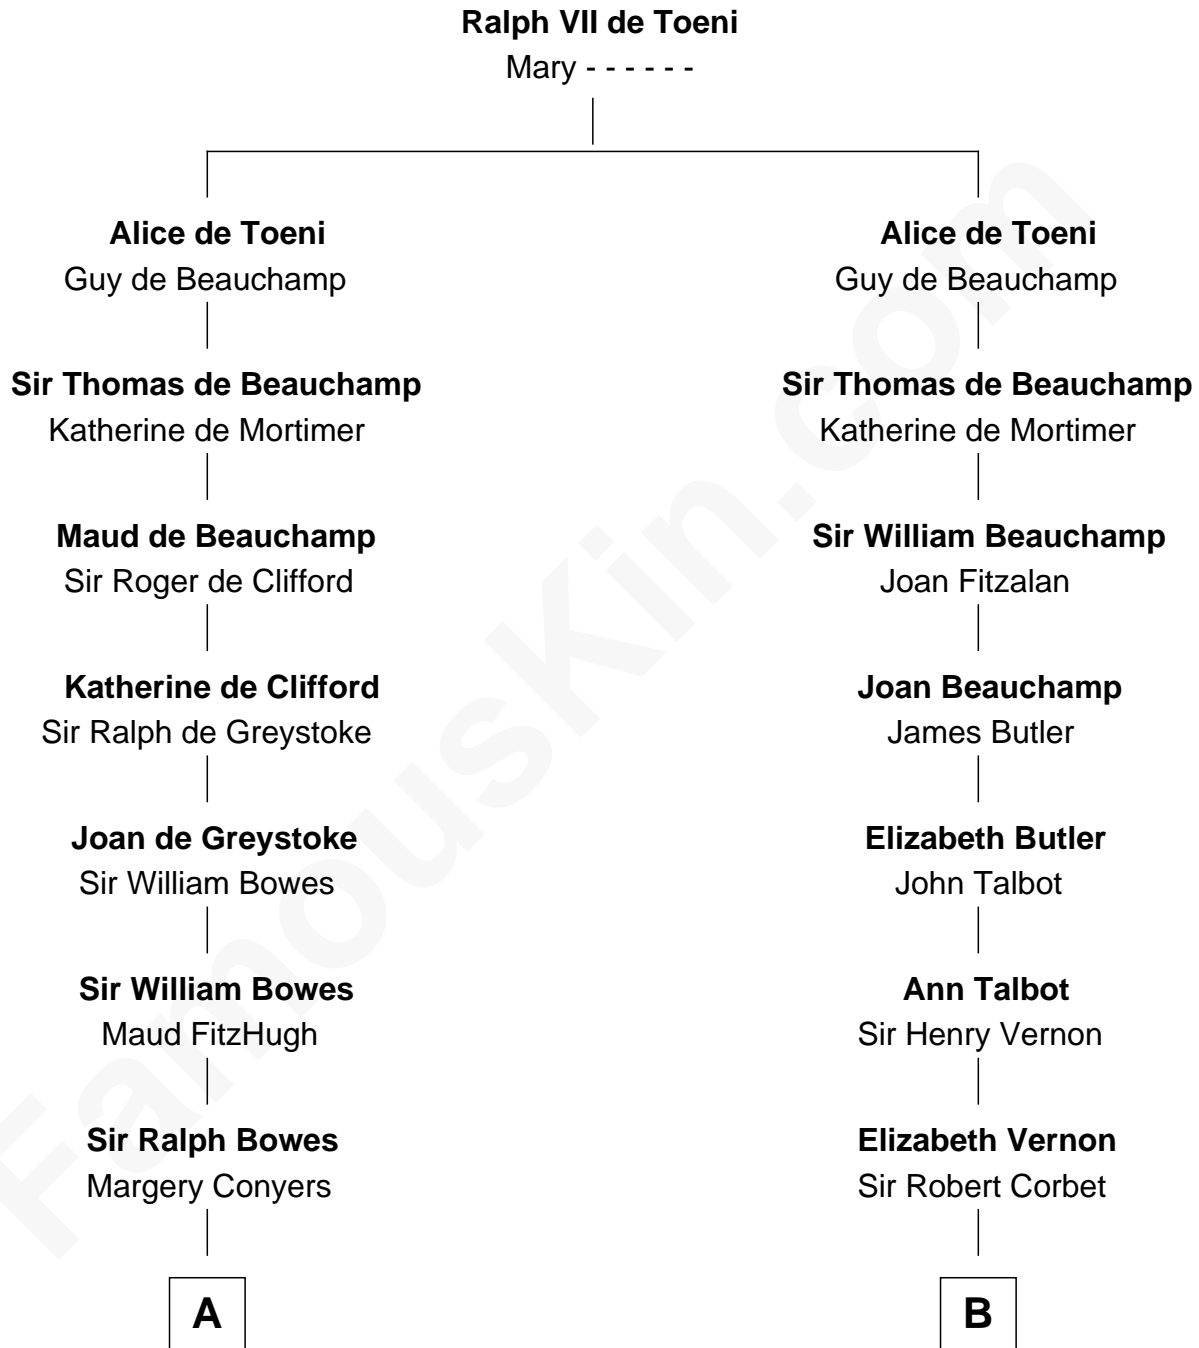

FamousKin.com
Relationship Chart of
Prince William
Prince of Wales

19th cousin 2 times removed of

J.P. Morgan, Jr.
American Banker and Philanthropist

C

Claude George Bowes-Lyon
Cecilia Nina Cavendish-Bentinck

Elizabeth Bowes-Lyon
George VI, King of the United Kingdom

Elizabeth II, Queen of the United Kingdom
Prince Philip of Edinburgh

Charles III, King of the United Kingdom
Princess Diana Frances Spencer

Prince William
Prince of Wales