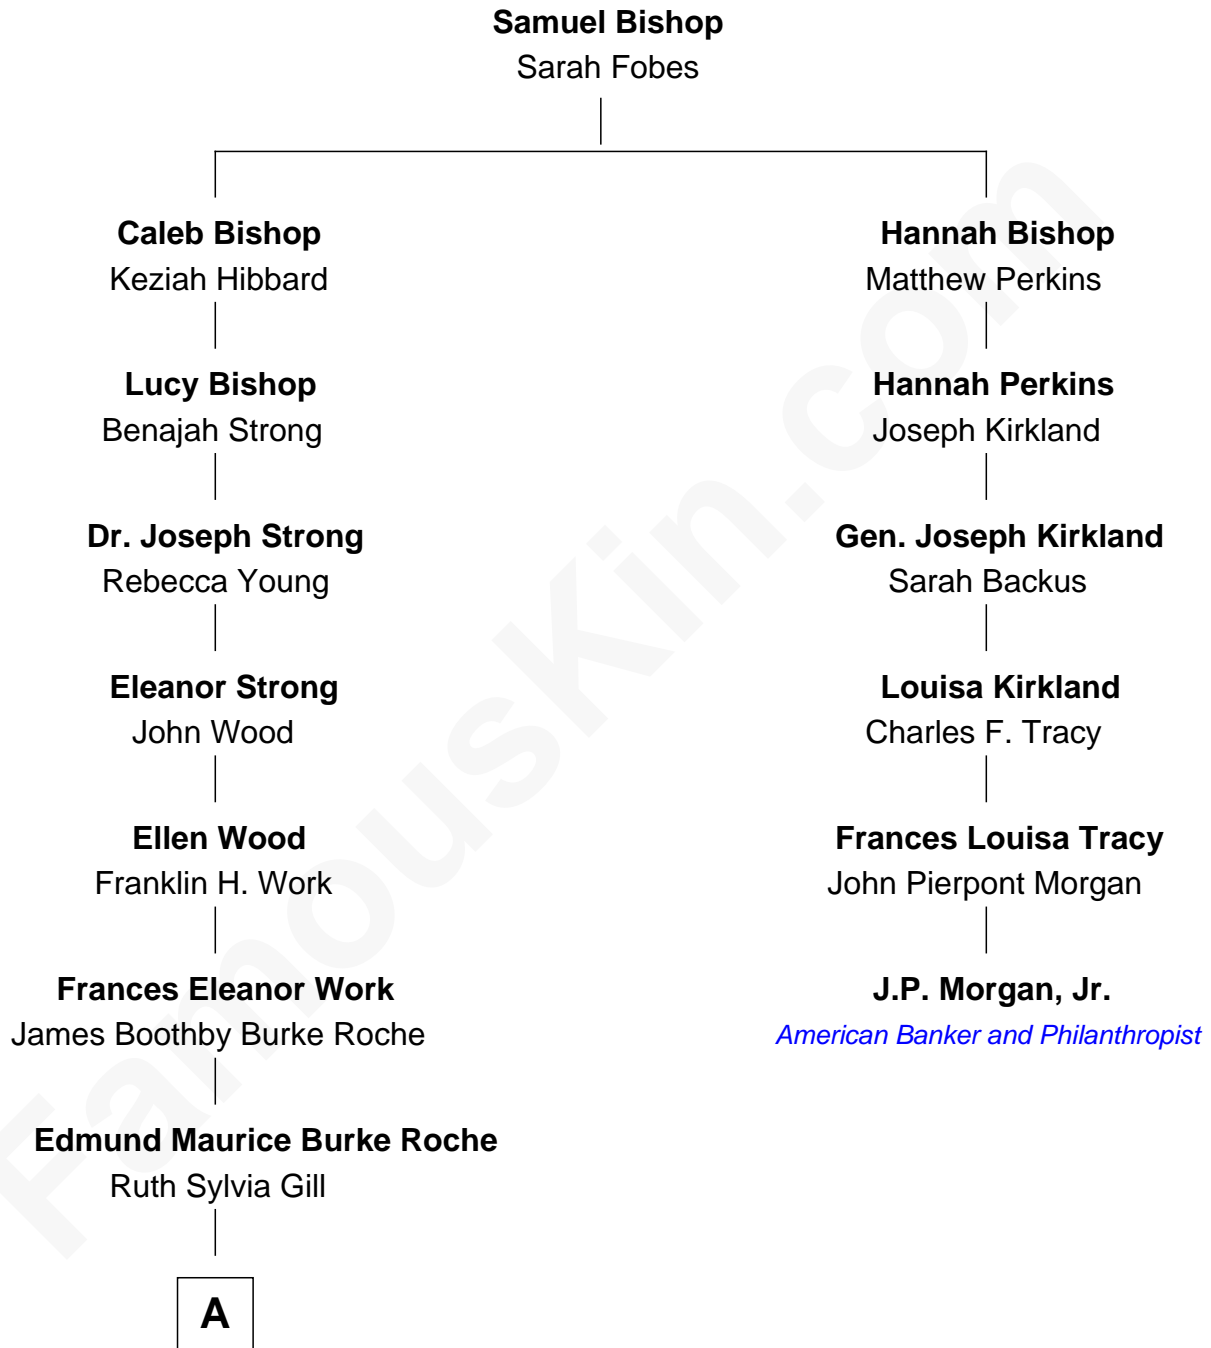

# FamousKin.com Relationship Chart of

**Prince William**

*Prince of Wales*

5th cousin 4 times removed of

**J.P. Morgan, Jr.**

*American Banker and Philanthropist*

A

Frances Ruth Burke Roche

Edward John Spencer

Princess Diana Frances Spencer

Charles III, King of the United Kingdom

Prince William

*Prince of Wales*

FamousKin.com