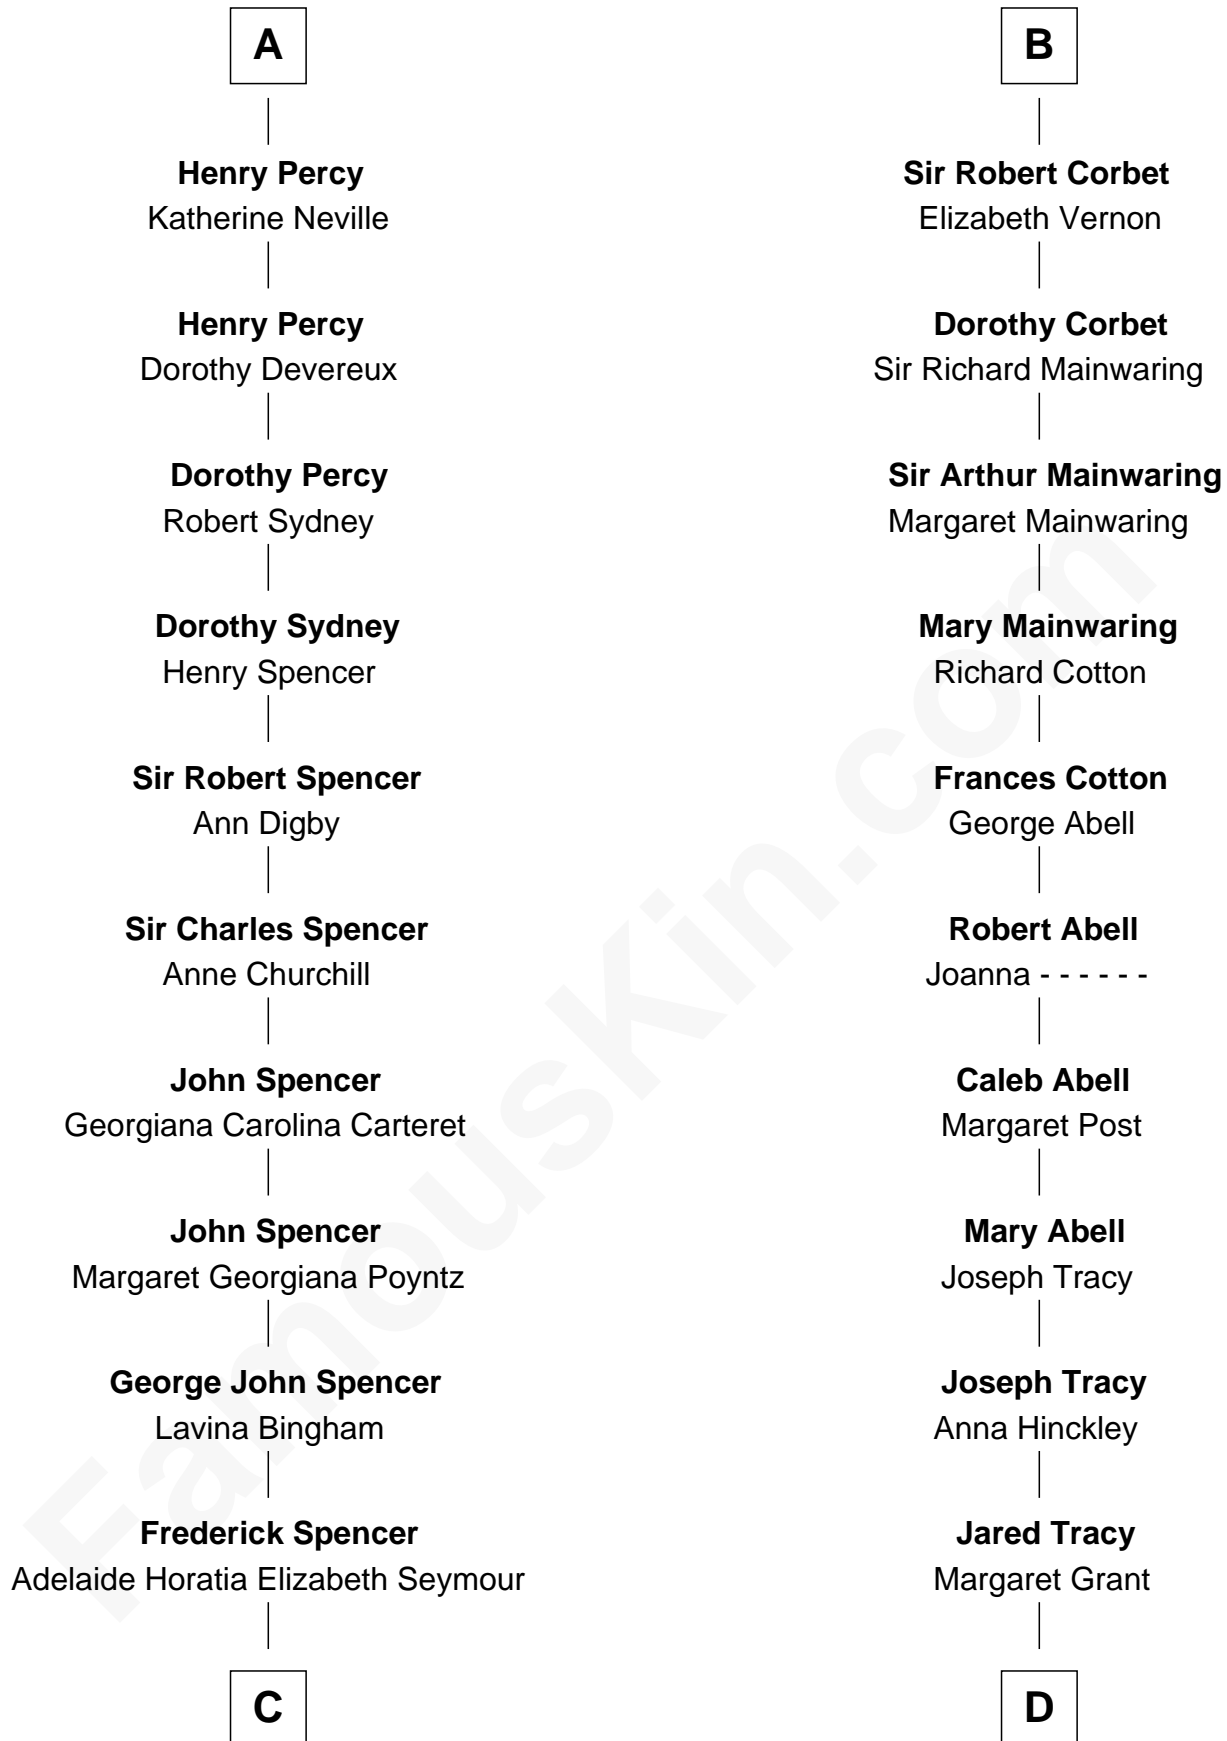

# FamousKin.com Relationship Chart of

**Prince William**

*Prince of Wales*

20th cousin 1 time removed of

**J.P. Morgan, Jr.**

*American Banker and Philanthropist*

**Hugh le Despencer**

Eleanor de Clare

Elizabeth Belknap

**Anne Ferrers**

Sir Walter Devereux

**Elizabeth Devereux**

Sir Richard Corbet

**B**

**C**

**Charles Robert Spencer**

Margaret Baring

**Albert Edward John Spencer**

Cynthia Elinor Beatrix Hamilton

**Edward John Spencer**

Frances Ruth Burke Roche

**Princess Diana Frances Spencer**

Charles III, King of the United Kingdom

**Prince William**