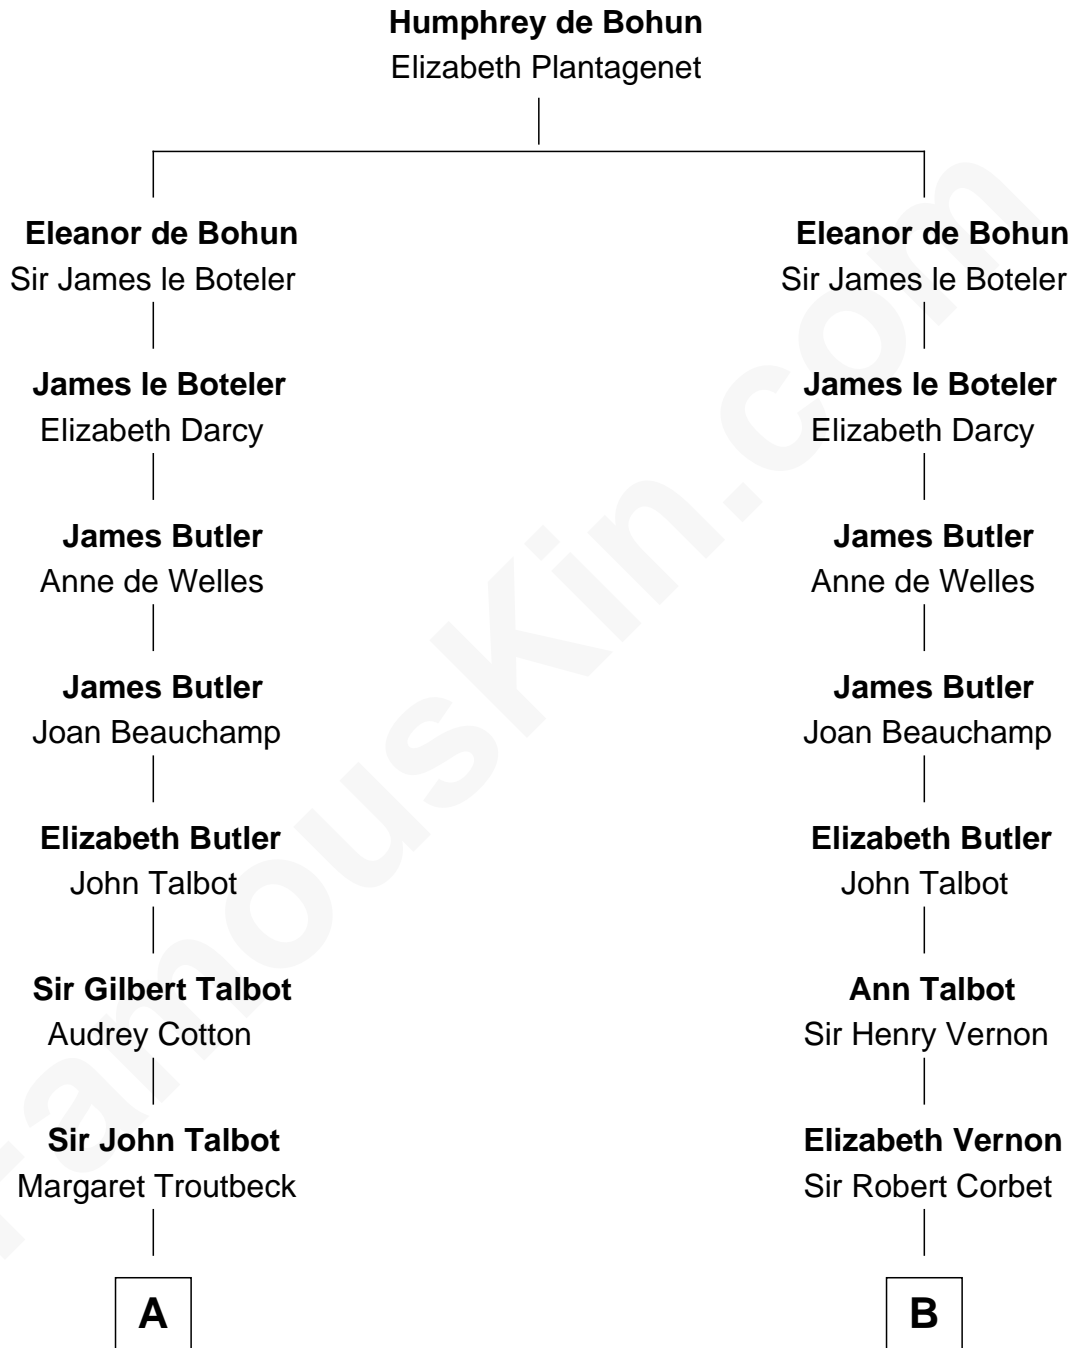

FamousKin.com
Relationship Chart of
Prince William
Prince of Wales

19th cousin 2 times removed of

J.P. Morgan, Jr.
American Banker and Philanthropist

C

Claude George Bowes-Lyon
Cecilia Nina Cavendish-Bentinck

Elizabeth Bowes-Lyon
George VI, King of the United Kingdom

Elizabeth II, Queen of the United Kingdom
Prince Philip of Edinburgh

Charles III, King of the United Kingdom
Princess Diana Frances Spencer

Prince William
Prince of Wales