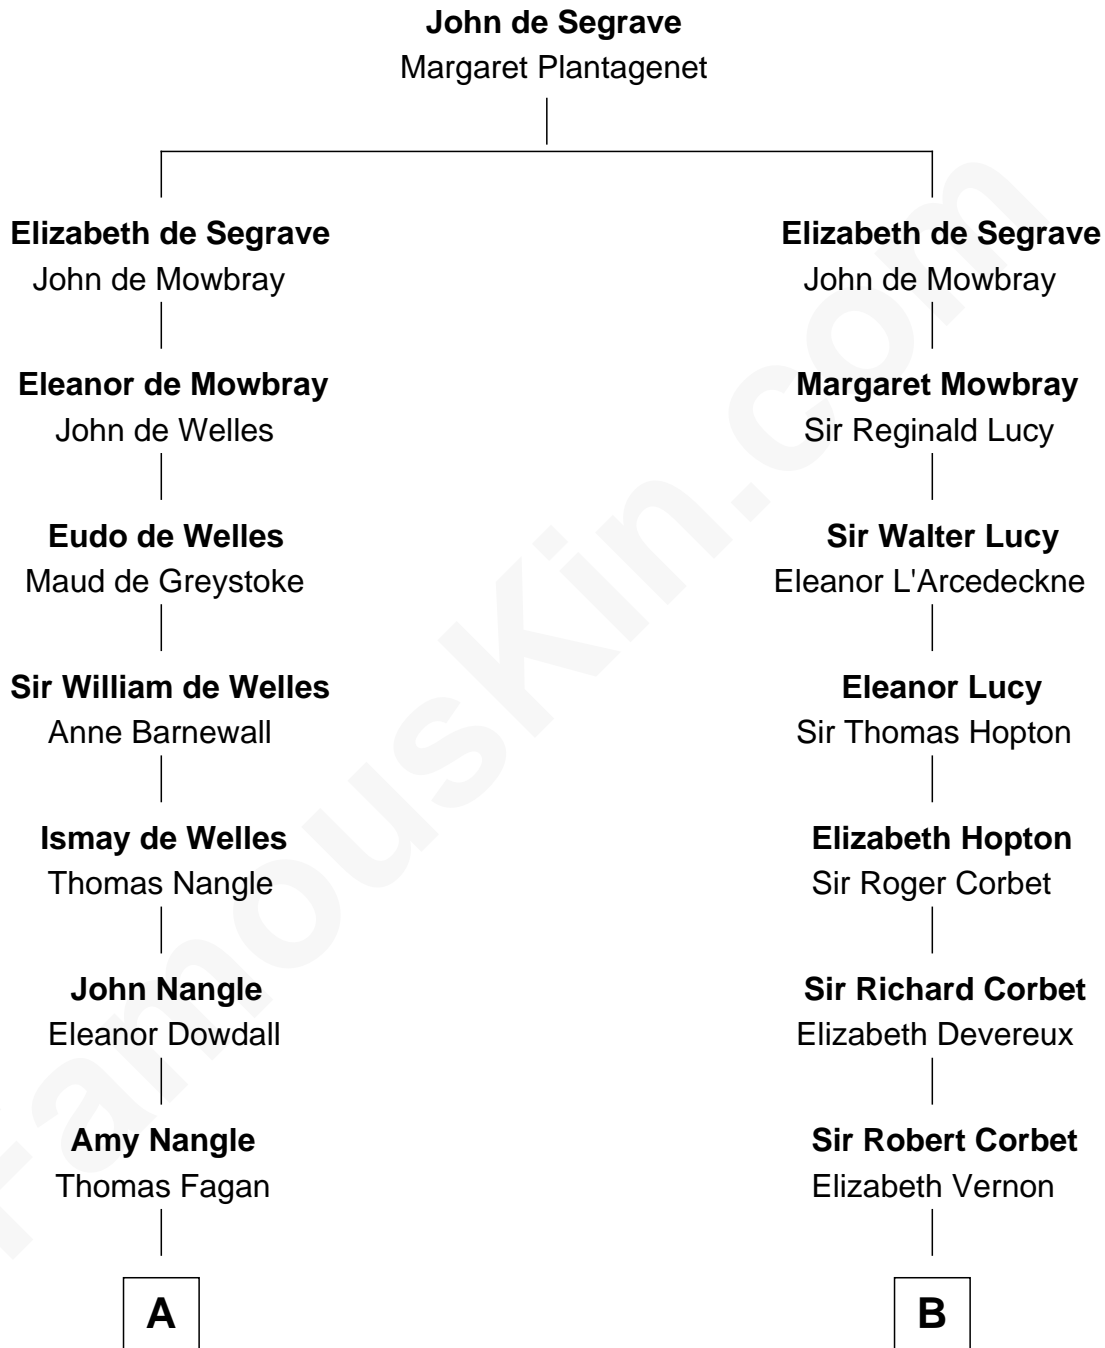

# FamousKin.com Relationship Chart of

**Prince William**

*Prince of Wales*

19th cousin 1 time removed of

**J.P. Morgan, Jr.**

*American Banker and Philanthropist*

**C**

**Elizabeth Bowes-Lyon**

George VI, King of the United Kingdom

**Elizabeth II, Queen of the United Kingdom**

Prince Philip of Edinburgh

**Charles III, King of the United Kingdom**

Princess Diana Frances Spencer

**Prince William**

*Prince of Wales*

**D**

**Charles F. Tracy**

Louisa Kirkland

**Frances Louisa Tracy**

John Pierpont Morgan

**J.P. Morgan, Jr.**

*American Banker and Philanthropist*