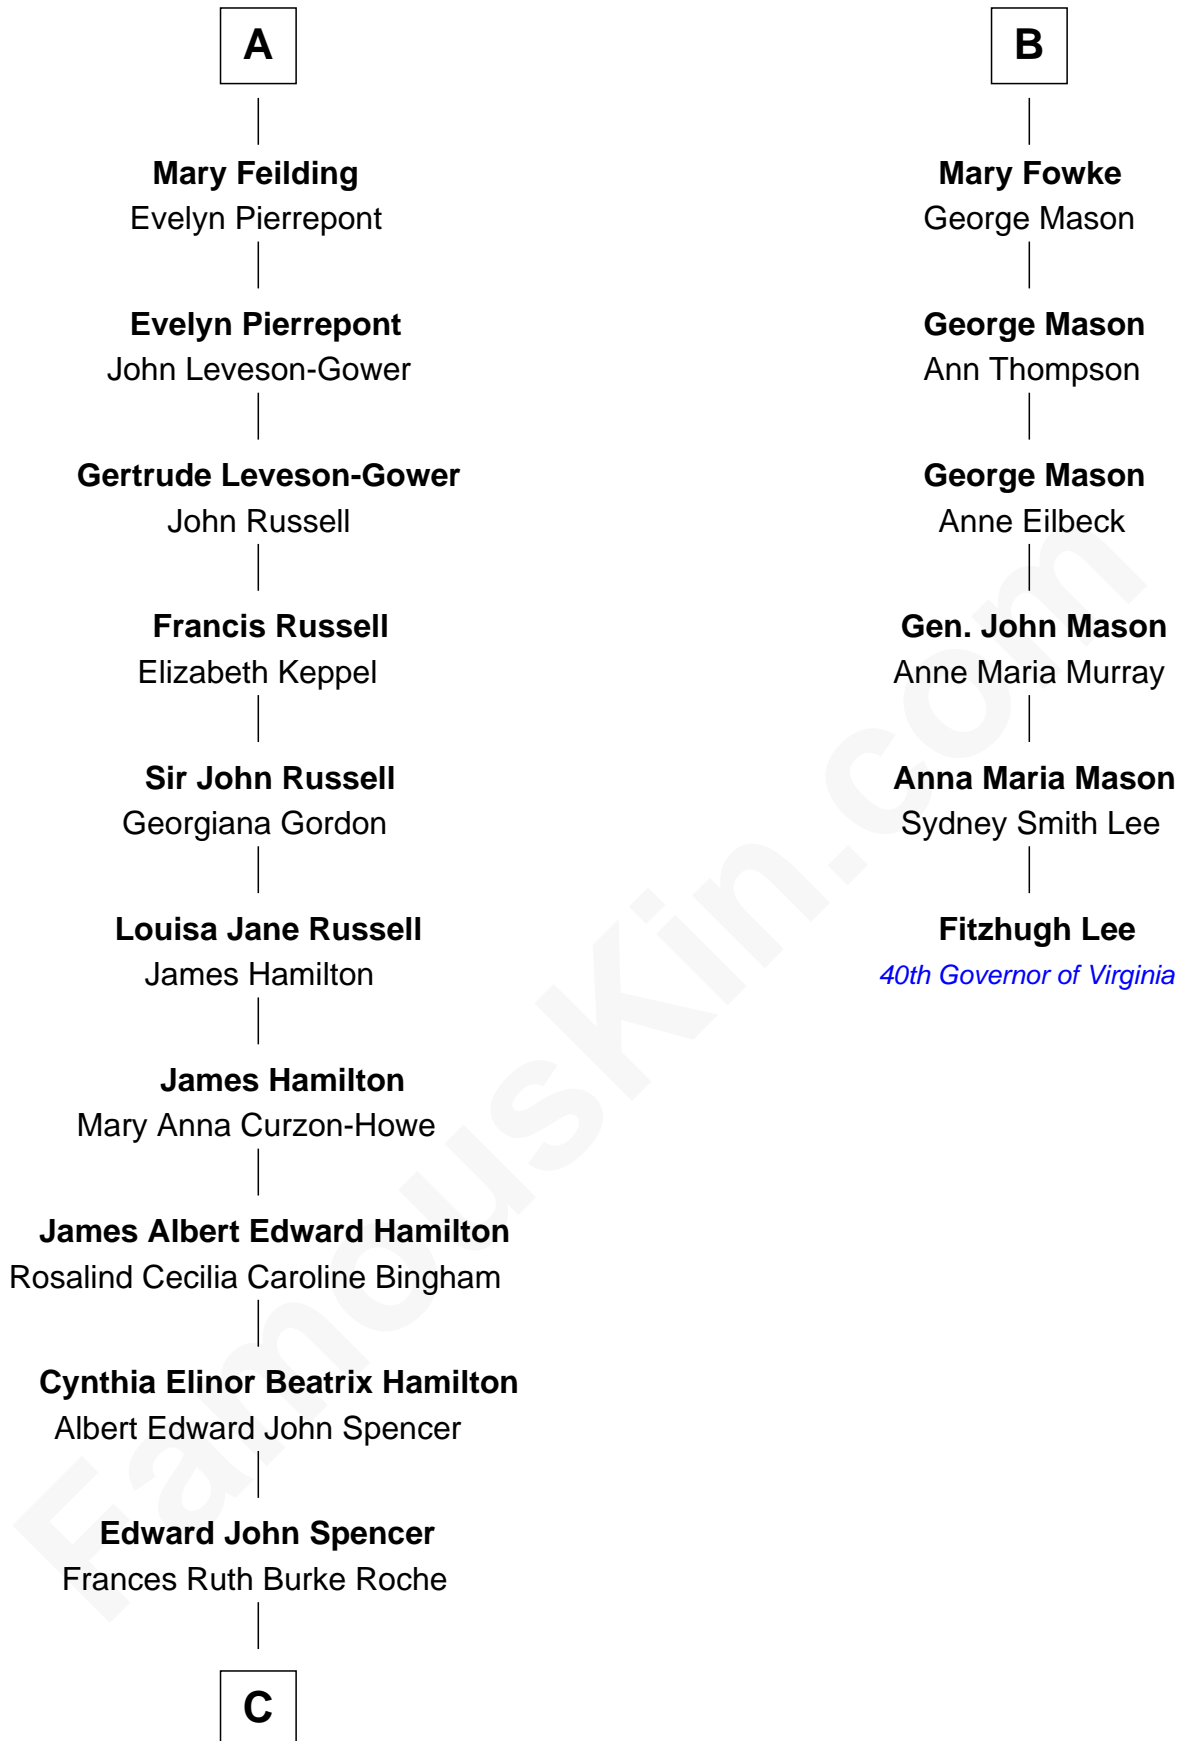

FamousKin.com Relationship Chart of

Prince William

Prince of Wales

12th cousin 6 times removed of

Fitzhugh Lee

40th Governor of Virginia

John Aston
Elizabeth Delves

C

Princess Diana Frances Spencer
Charles III, King of the United Kingdom

Prince William
Prince of Wales

FamousKin.com