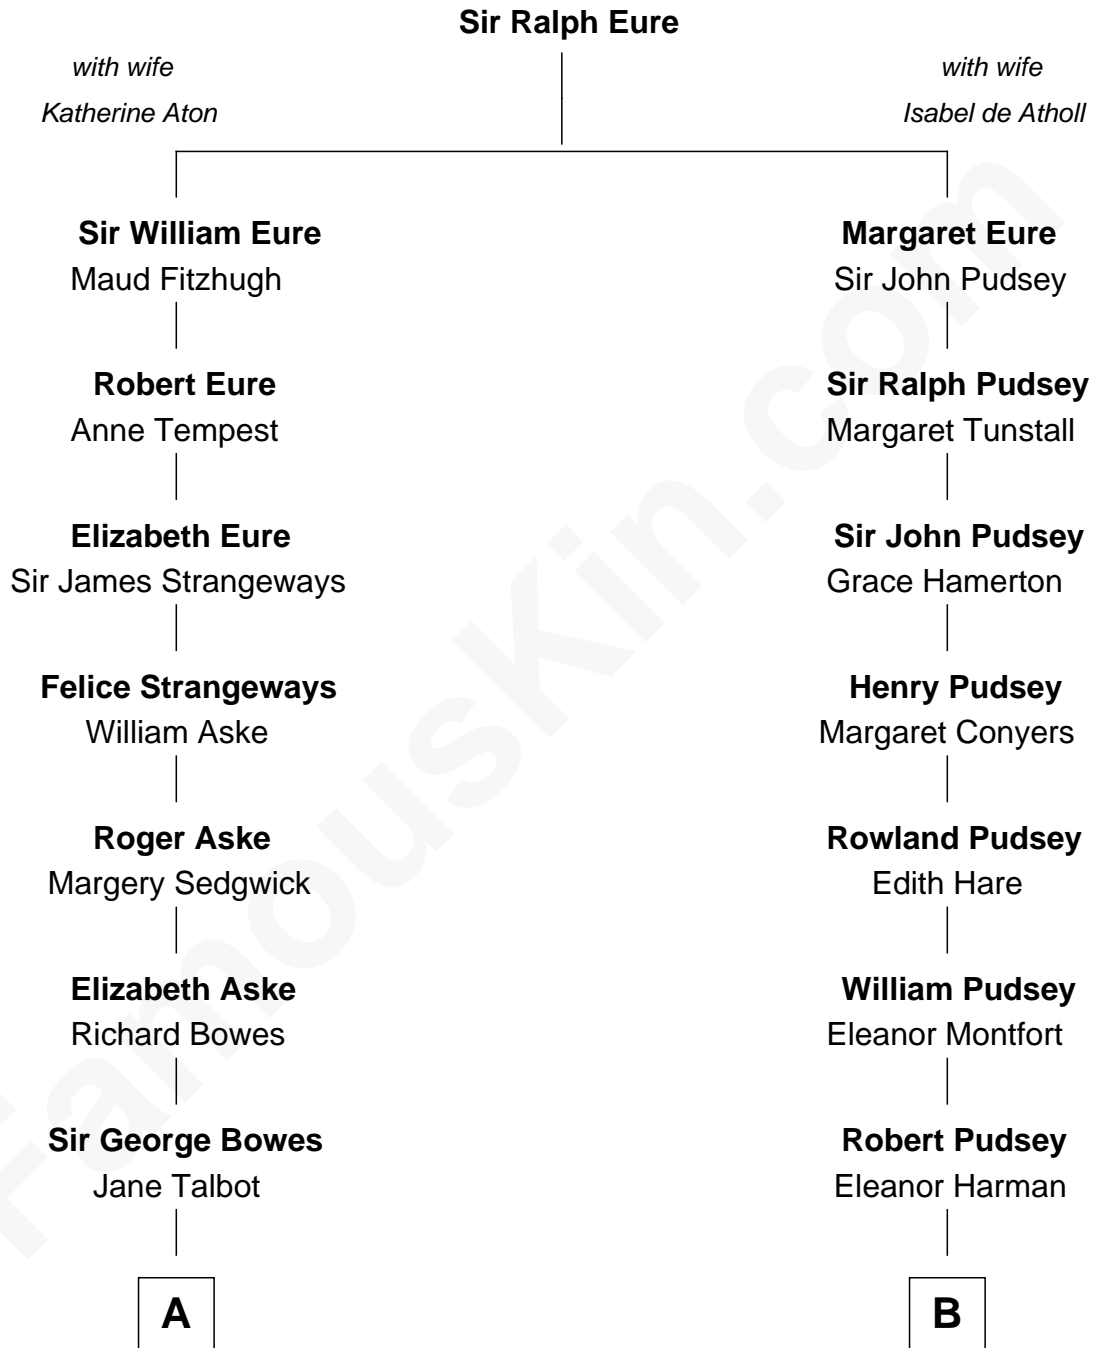

FamousKin.com

Relationship Chart of

Prince William

Prince of Wales

16th cousin 3 times removed of

Fitzhugh Lee

40th Governor of Virginia

C

Elizabeth II, Queen of the United Kingdom

Prince Philip of Edinburgh

Charles III, King of the United Kingdom

Princess Diana Frances Spencer

Prince William

Prince of Wales

FamousKin.com