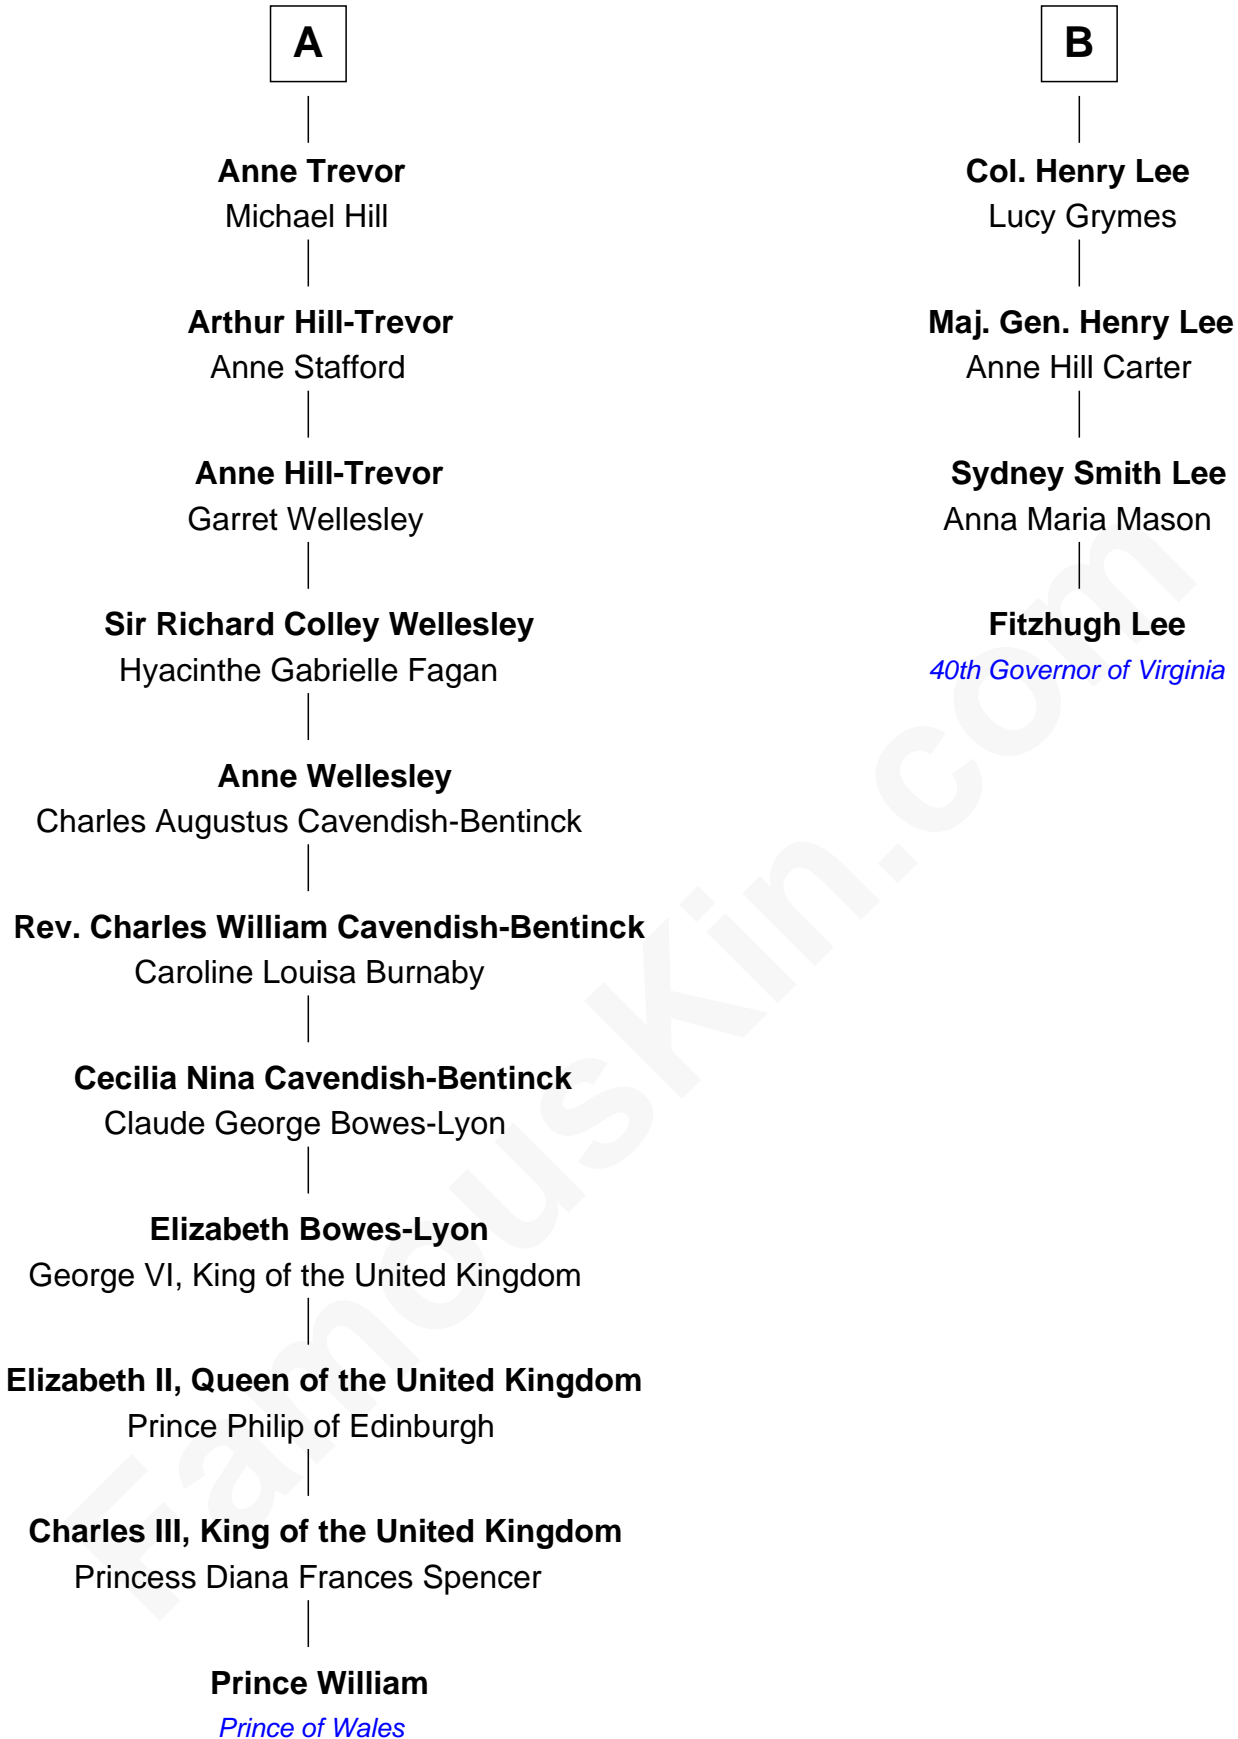

FamousKin.com Relationship Chart of

Prince William

Prince of Wales

10th cousin 7 times removed of

Fitzhugh Lee

40th Governor of Virginia

William Gerard

Elizabeth Byron

William photo by [InSapphoWeTrust](#) (CC BY-SA 2.0)