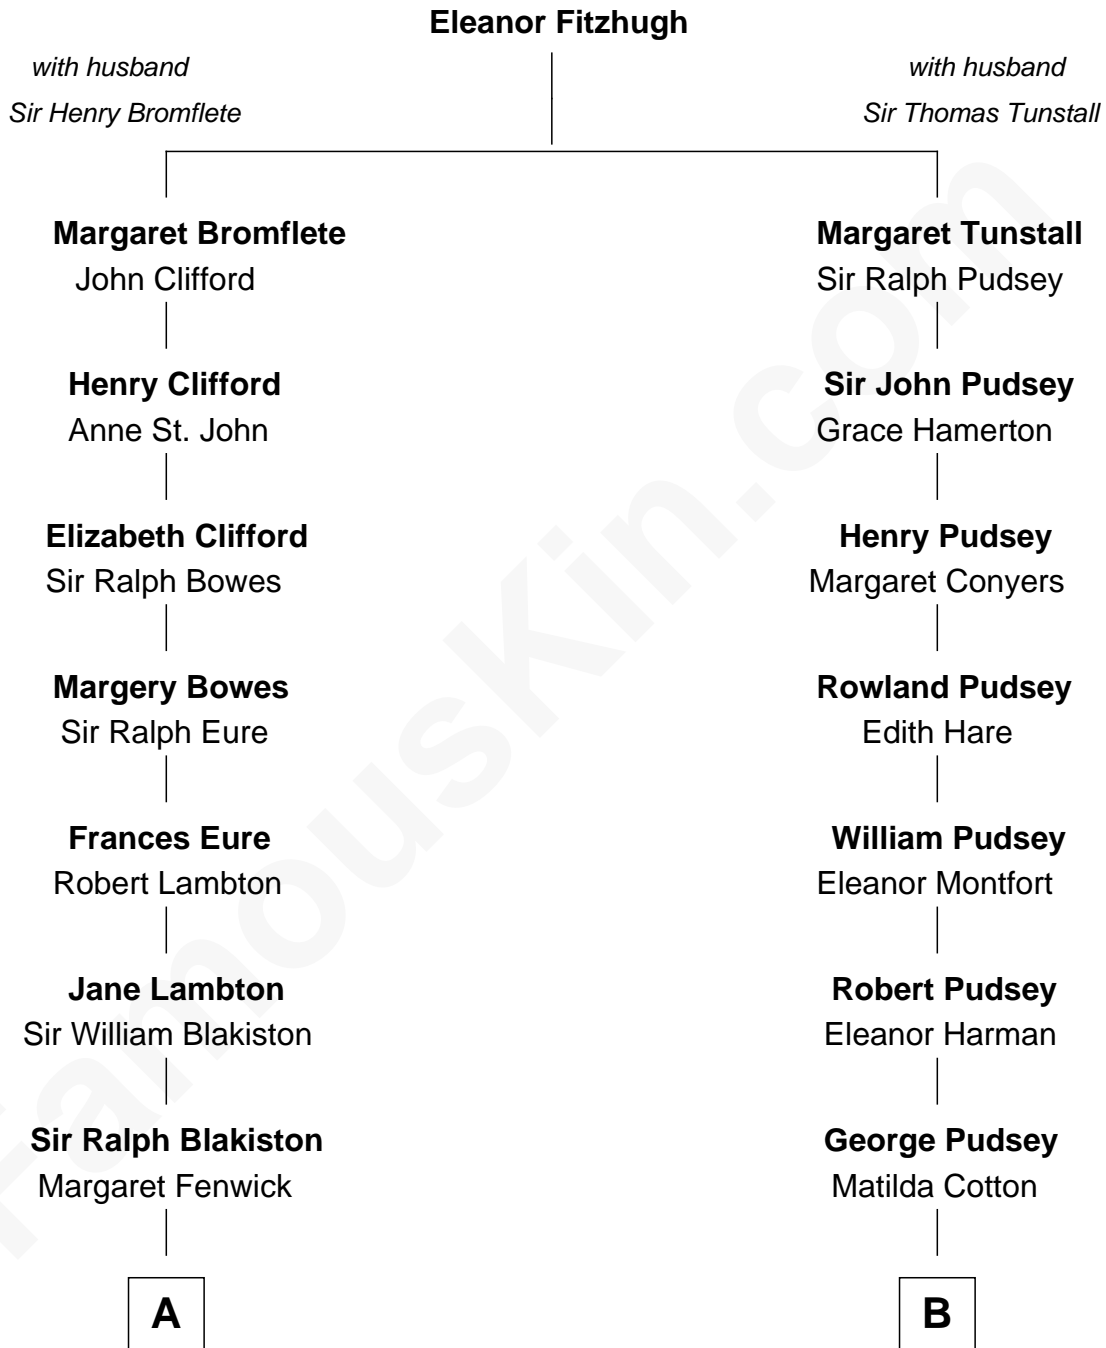

FamousKin.com

Relationship Chart of

Prince William

Prince of Wales

15th cousin 3 times removed of

Fitzhugh Lee

40th Governor of Virginia

C

Charles III, King of the United Kingdom

Princess Diana Frances Spencer

Prince William

Prince of Wales

FamousKin.com

William photo by [InSapphoWeTrust](#) [\(CC BY-SA 2.0\)](#)