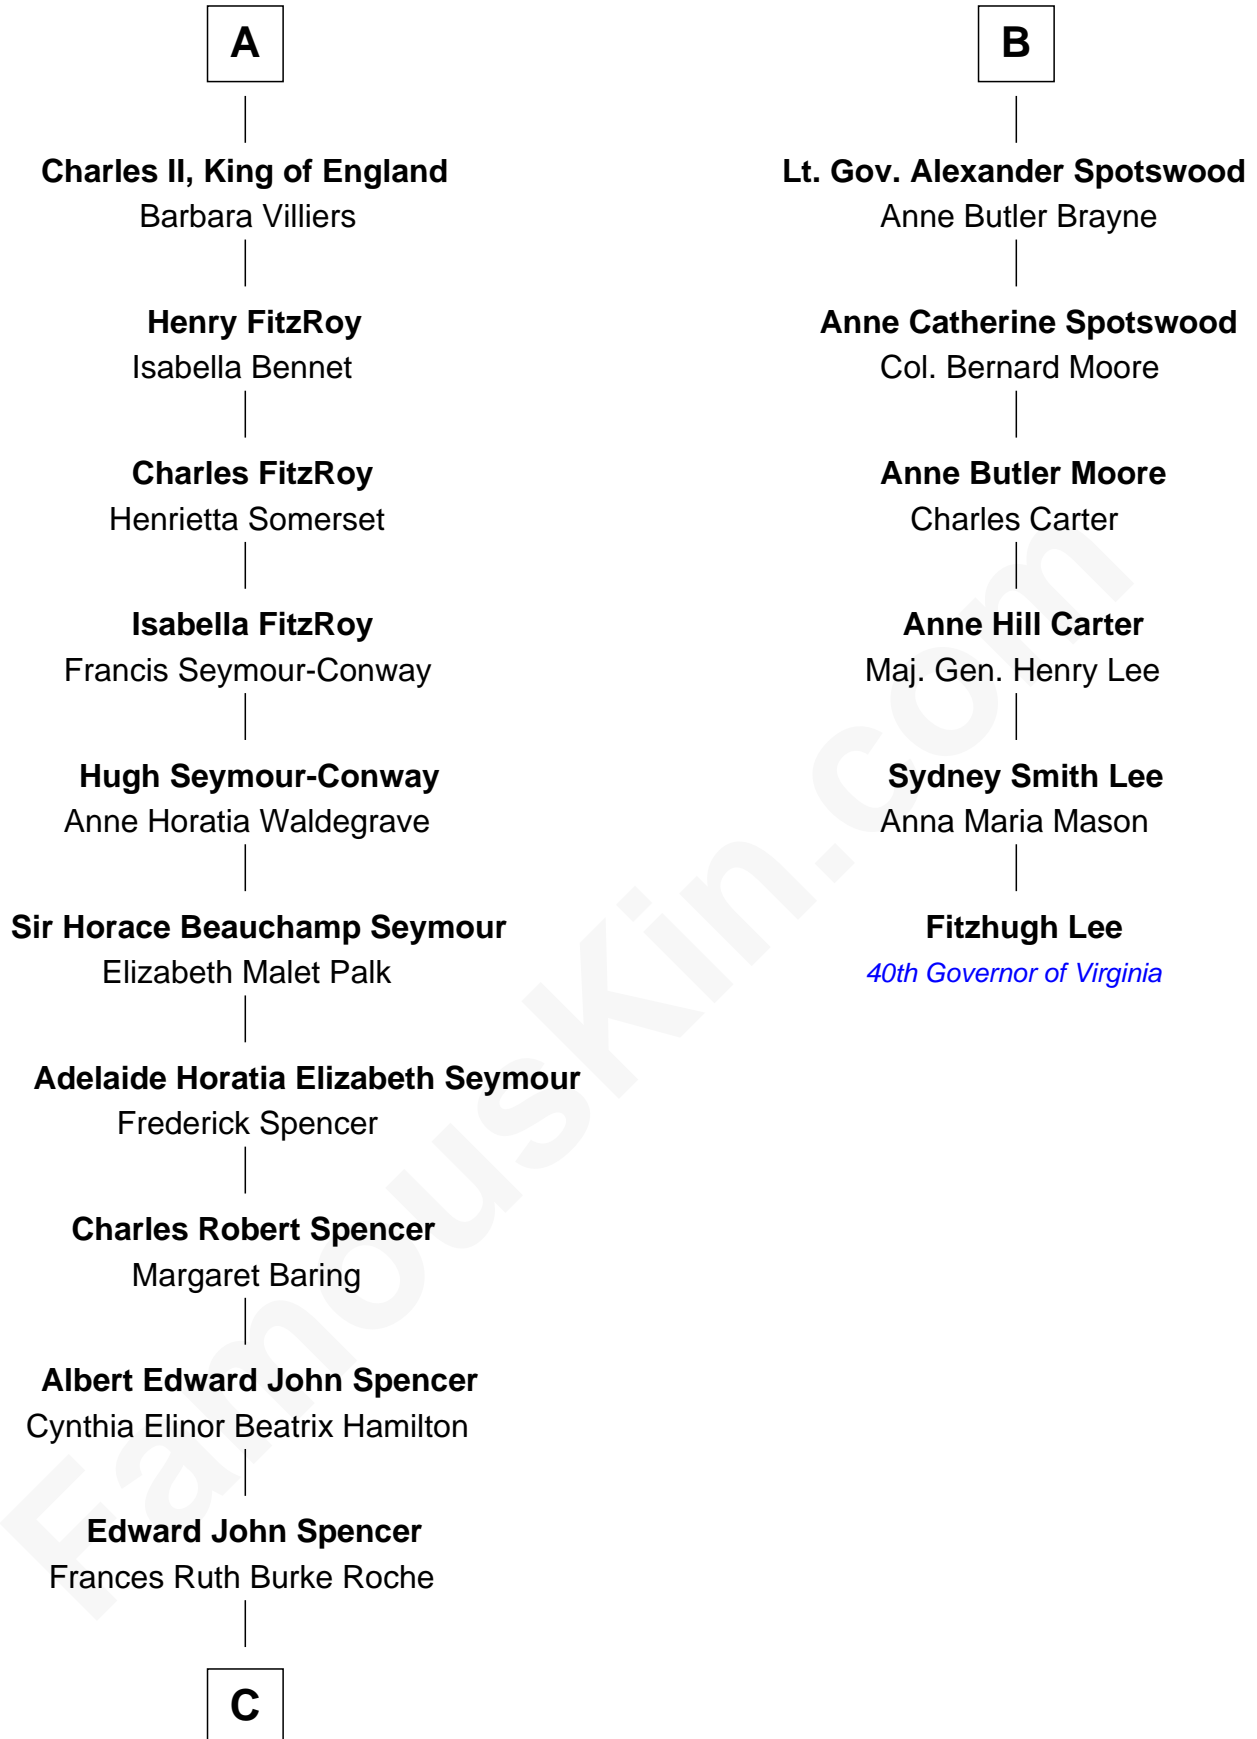

FamousKin.com

Relationship Chart of

Prince William

Prince of Wales

12th cousin 6 times removed of

Fitzhugh Lee

40th Governor of Virginia

C

Princess Diana Frances Spencer
Charles III, King of the United Kingdom

Prince William
Prince of Wales

FamousKin.com