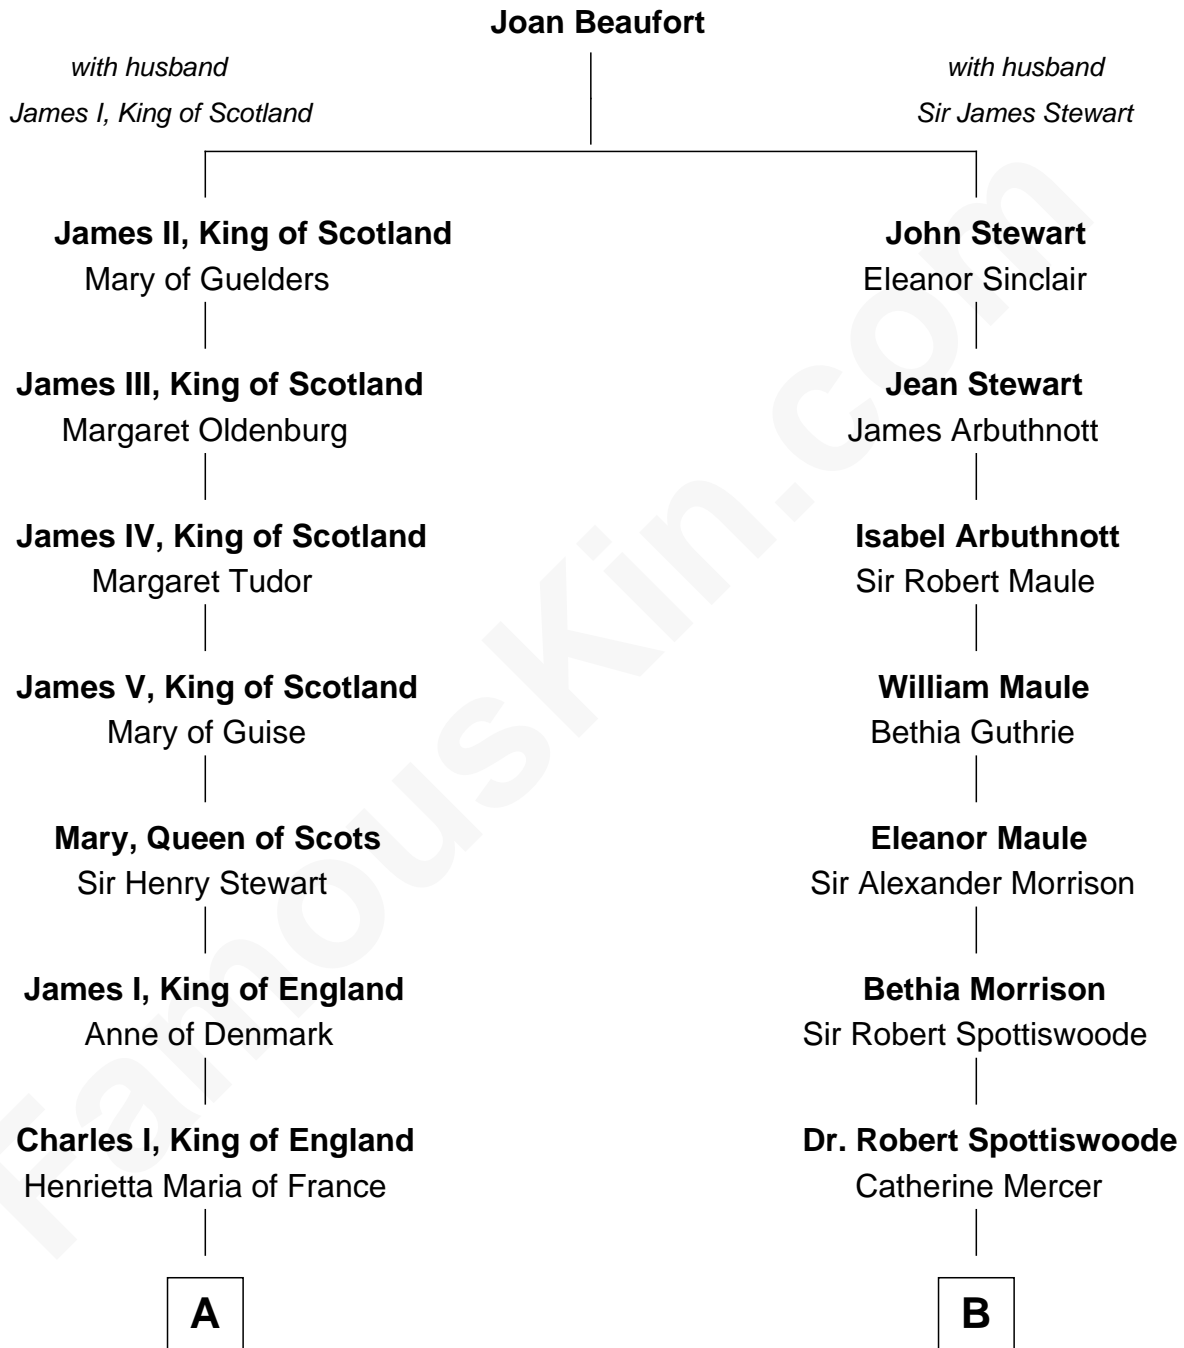

FamousKin.com

Relationship Chart of

Prince William

Prince of Wales

12th cousin 6 times removed of

Fitzhugh Lee

40th Governor of Virginia

C

Princess Diana Frances Spencer
Charles III, King of the United Kingdom

Prince William
Prince of Wales

FamousKin.com