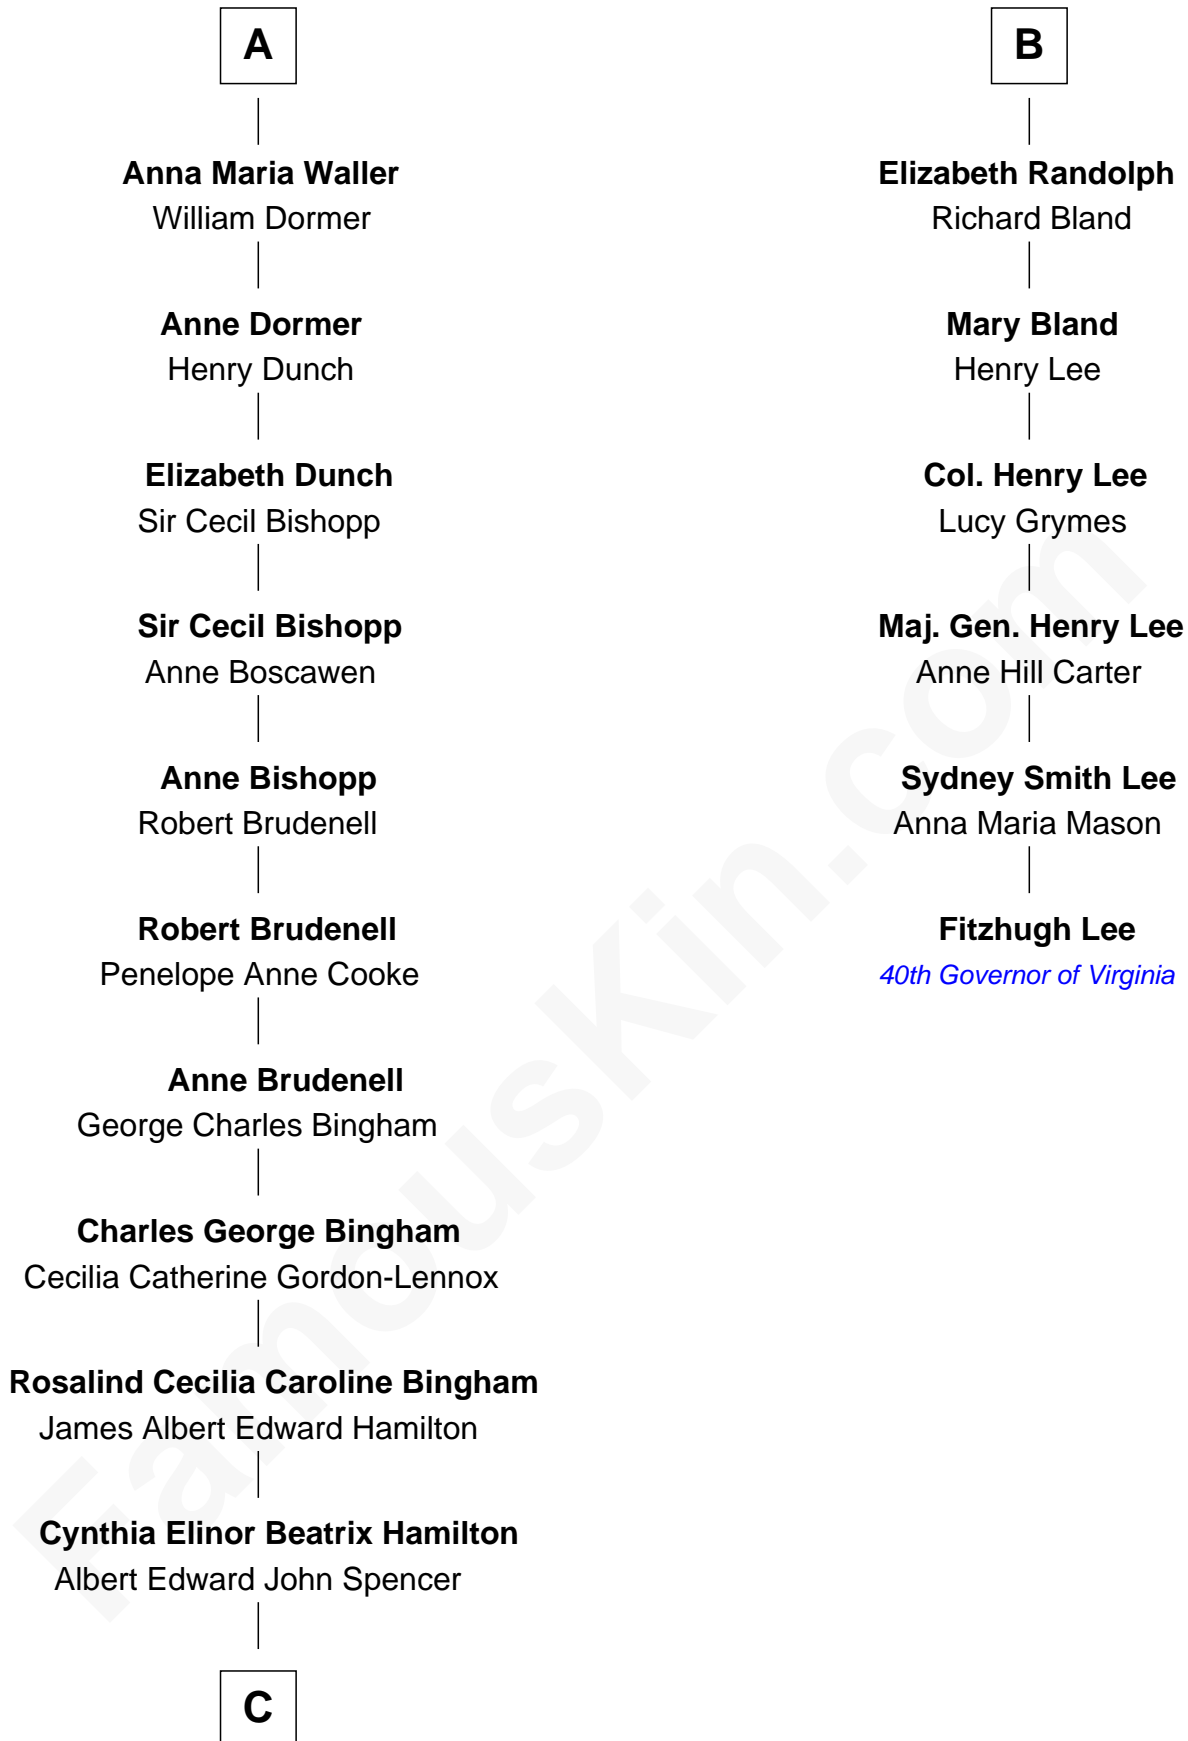

# FamousKin.com Relationship Chart of

**Prince William**

*Prince of Wales*

12th cousin 7 times removed of

**Fitzhugh Lee**

*40th Governor of Virginia*

**Richard Vere**

Isabel Green

Thomas Isham

**Euseby Isham**

Anne Pulton

**Gregory Isham**

Elizabeth Dale

**Sir Euseby Isham**

Anne Borlase

**William Isham**

Mary Brett

**Henry Isham**

Katherine Banks

**Mary Isham**

Col. William Randolph

**B**

**C**

**Edward John Spencer**  
Frances Ruth Burke Roche

**Princess Diana Frances Spencer**  
Charles III, King of the United Kingdom

**Prince William**  
*Prince of Wales*

FamousKin.com