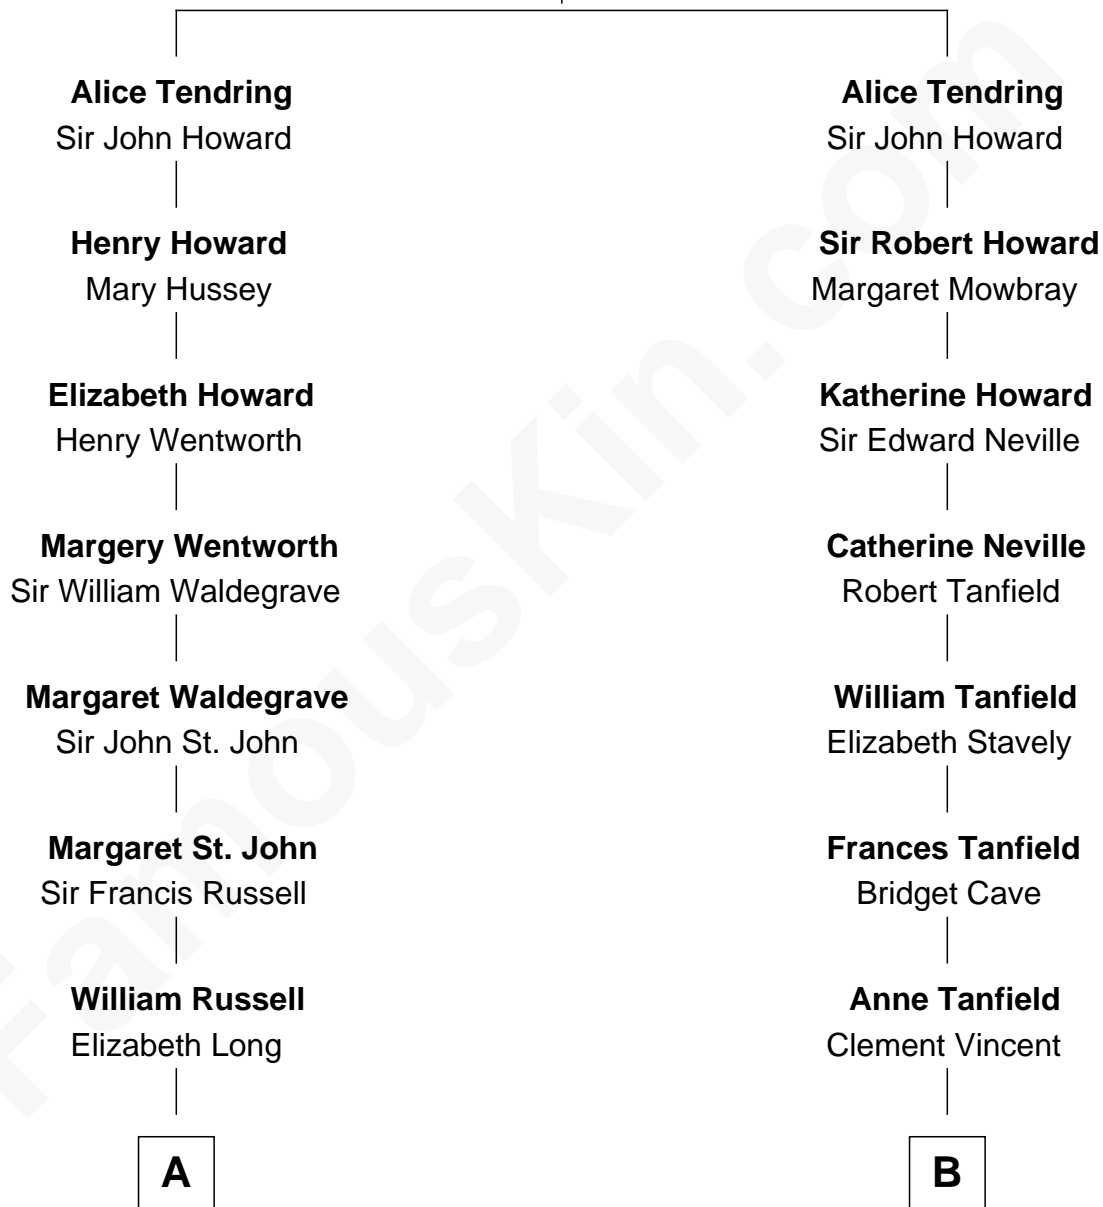

FamousKin.com Relationship Chart of

Prince William

Prince of Wales

16th cousin 3 times removed of

Fitzhugh Lee

40th Governor of Virginia

Sir William Tendring

Katherine Mylde

A

Francis Russell
Catherine Brydges

Anne Russell
George Digby

Ann Digby
Sir Robert Spencer

Sir Charles Spencer
Anne Churchill

John Spencer
Georgiana Carolina Carteret

John Spencer
Margaret Georgiana Poyntz

George John Spencer
Lavina Bingham

Frederick Spencer
Adelaide Horatia Elizabeth Seymour

Charles Robert Spencer
Margaret Baring

Albert Edward John Spencer
Cynthia Elinor Beatrix Hamilton

C

B

Elizabeth Vincent
Richard Lane

Dorothy Lane
William Randolph