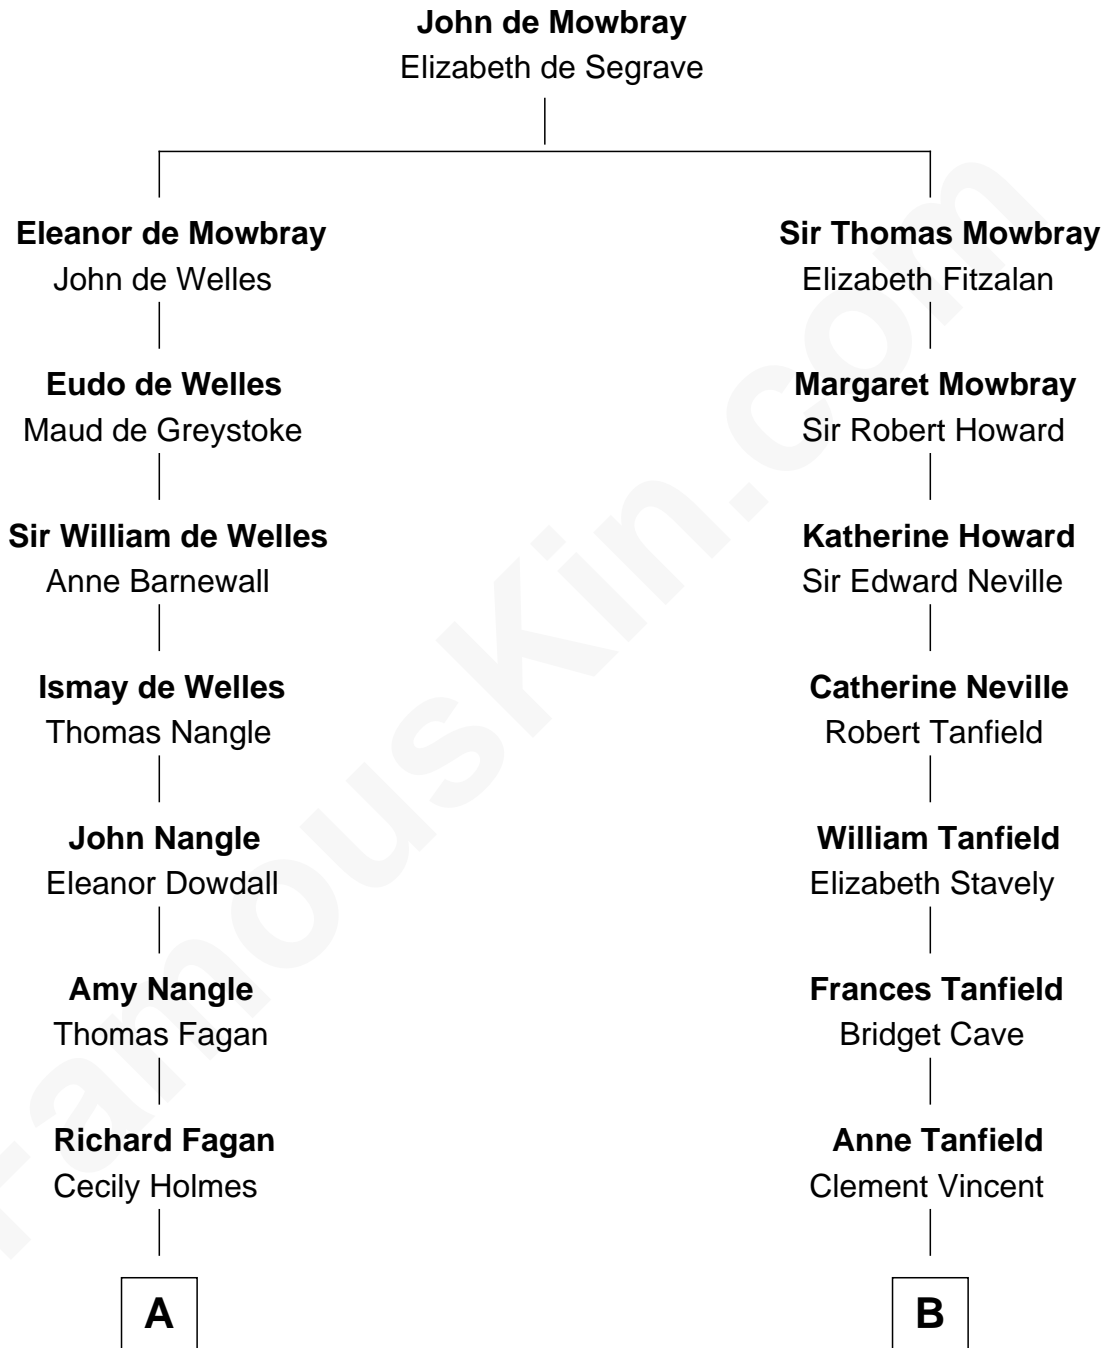

FamousKin.com Relationship Chart of

Prince William

Prince of Wales

16th cousin 3 times removed of

Fitzhugh Lee

40th Governor of Virginia

C

Elizabeth II, Queen of the United Kingdom

Prince Philip of Edinburgh

Charles III, King of the United Kingdom

Princess Diana Frances Spencer

Prince William

Prince of Wales

FamousKin.com