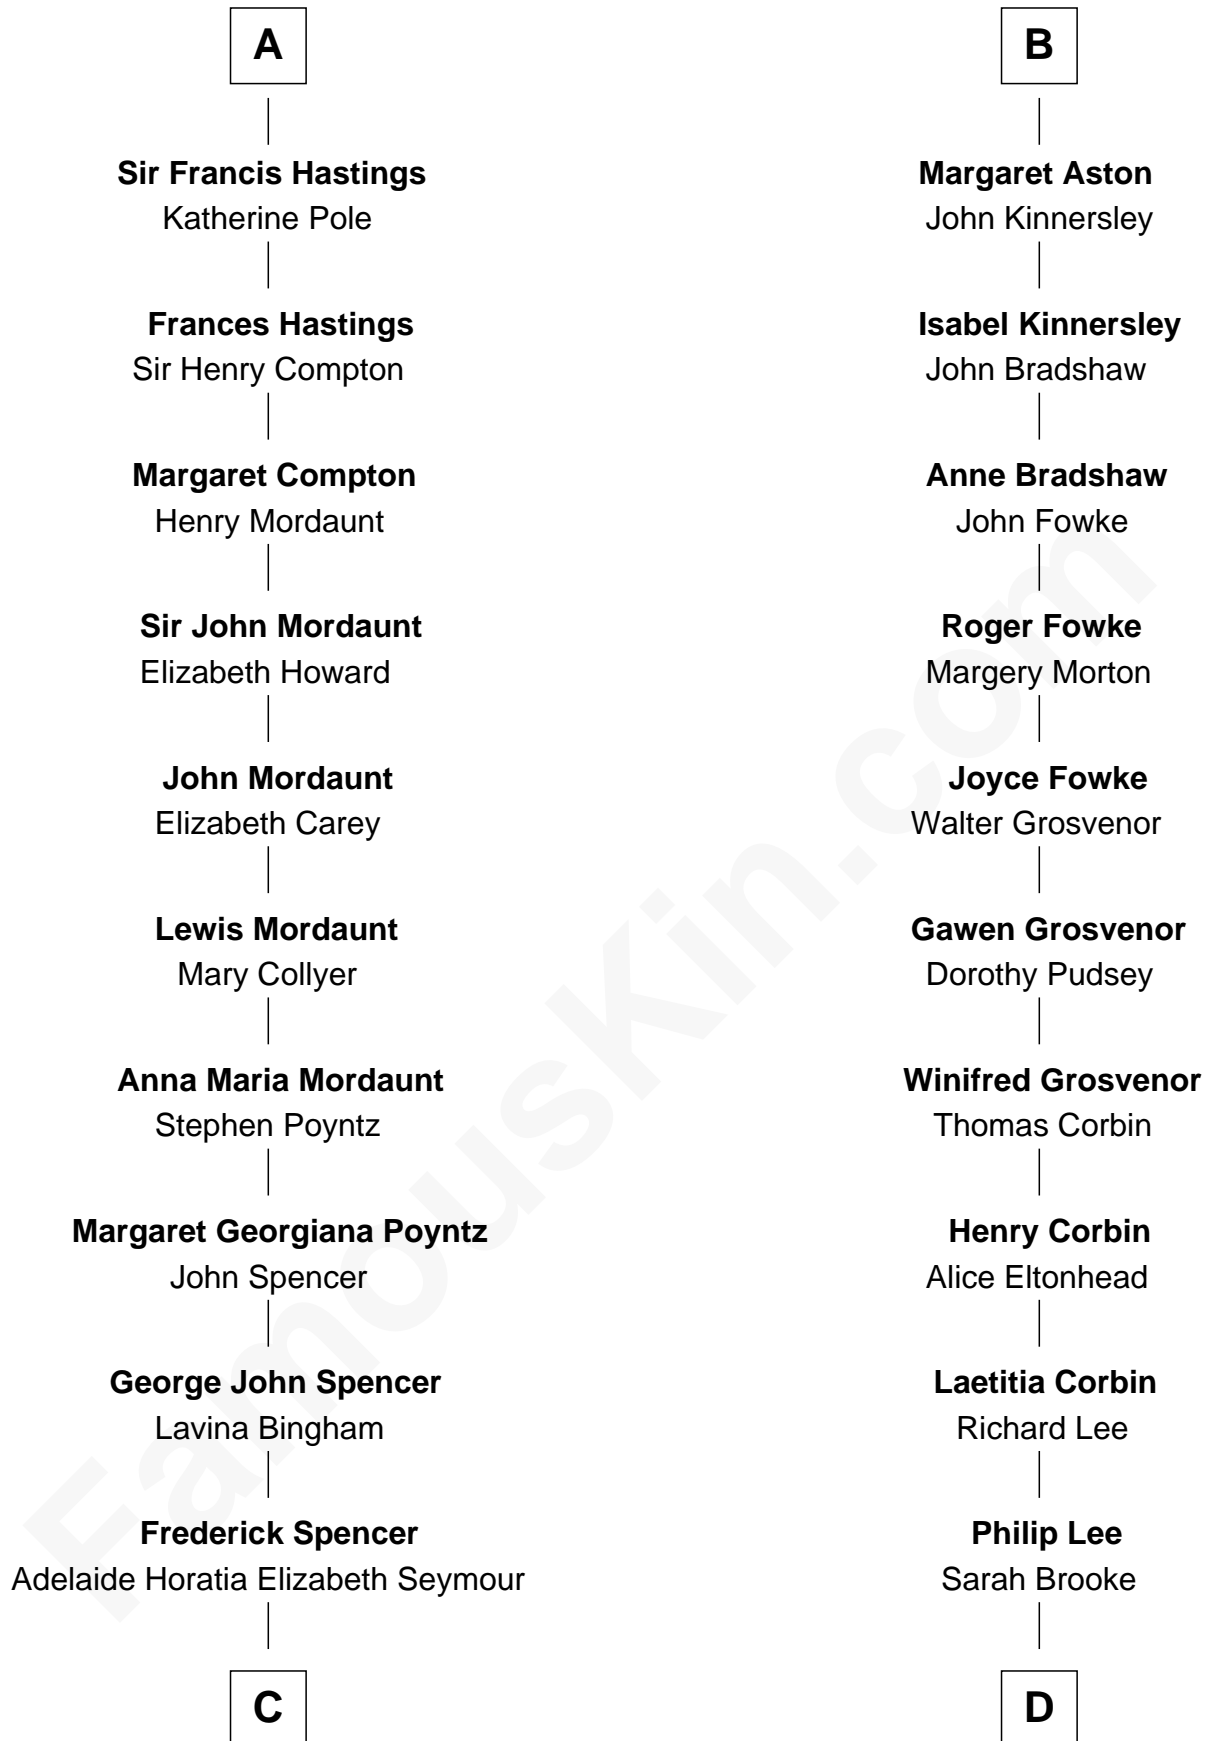

FamousKin.com
Relationship Chart of
Prince William
Prince of Wales

18th cousin 3 times removed of
Thomas Sim Lee
2nd and 7th Governor of Maryland

C

Charles Robert Spencer

Margaret Baring

Albert Edward John Spencer

Cynthia Elinor Beatrix Hamilton

Edward John Spencer

Frances Ruth Burke Roche

Princess Diana Frances Spencer

Charles III, King of the United Kingdom

Prince William

Prince of Wales

D