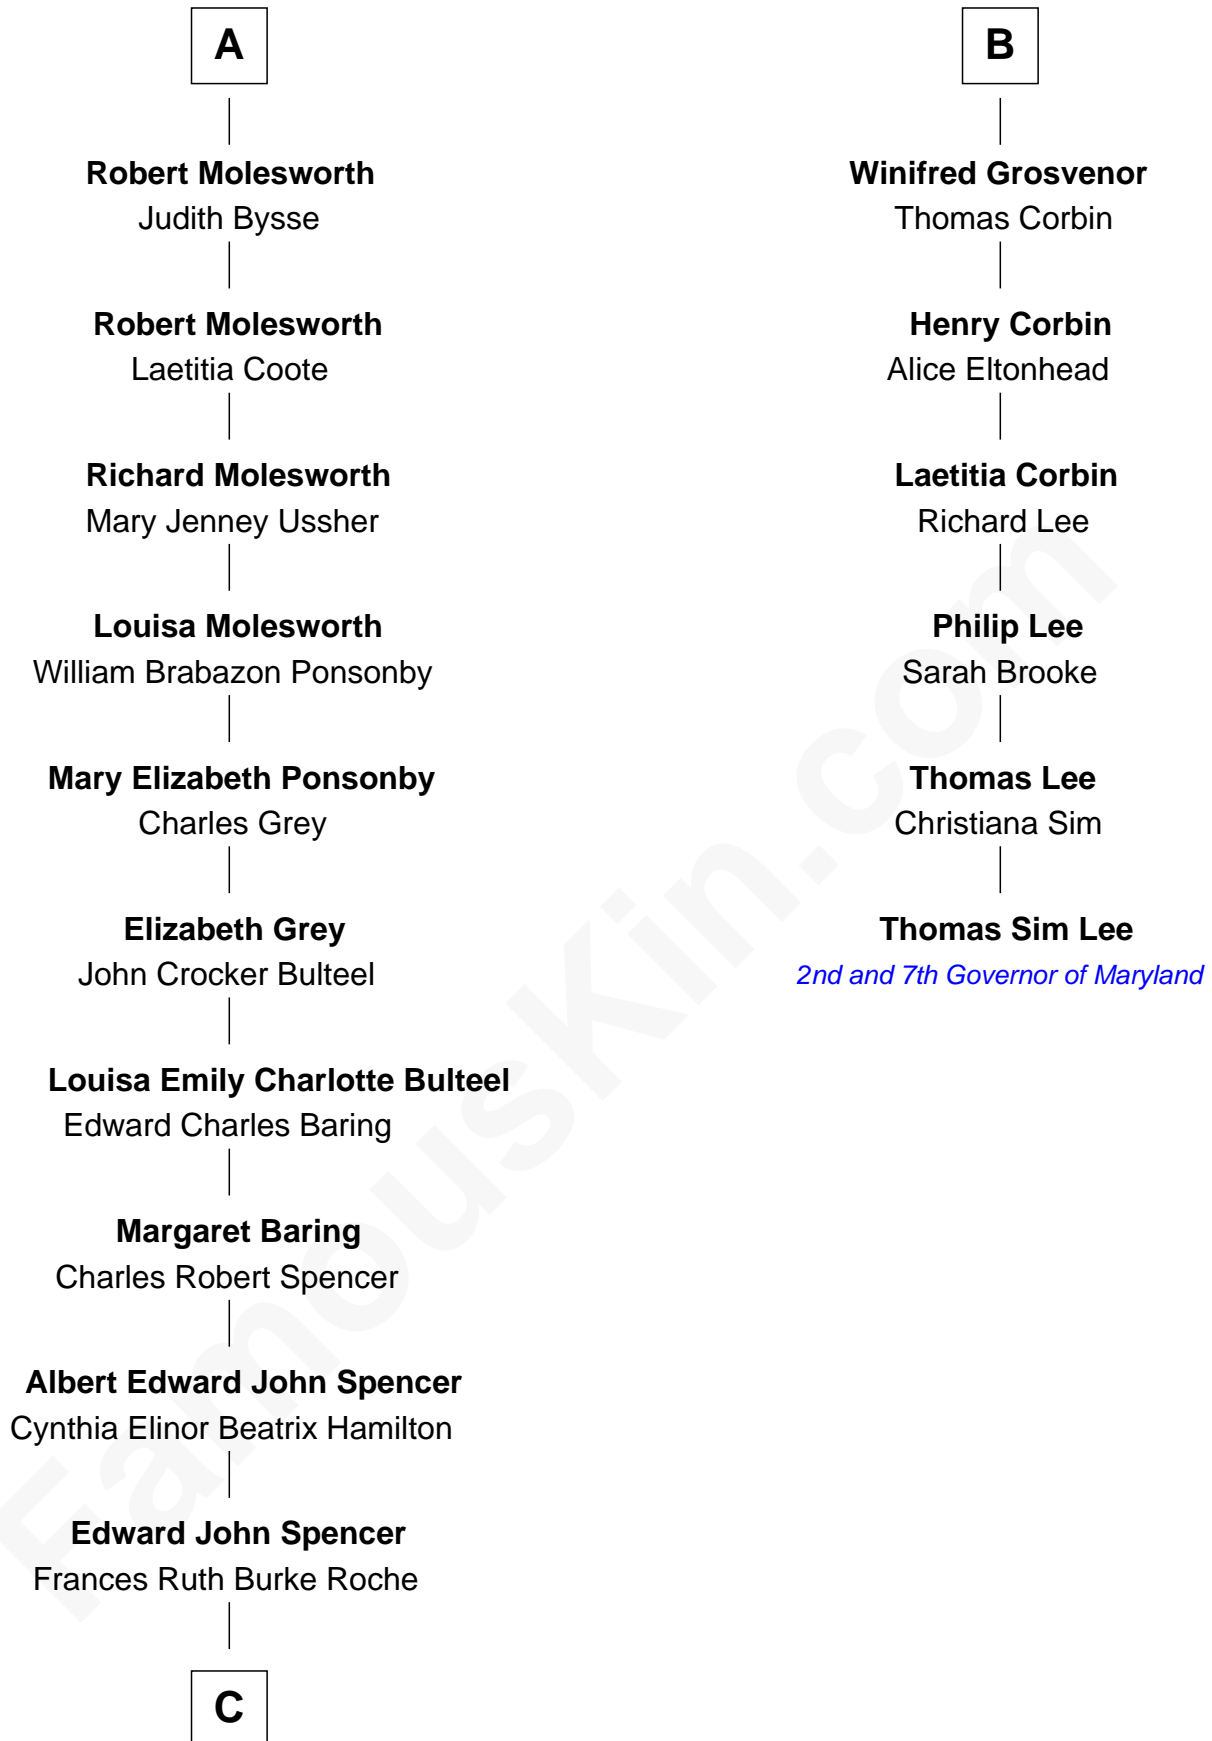

FamousKin.com Relationship Chart of

Prince William

Prince of Wales

12th cousin 6 times removed of

Thomas Sim Lee

2nd and 7th Governor of Maryland

Sir Robert Corbet

Margaret - - - - -

Margaret Corbet

Sir Francis Palmes

Sir Francis Palmes

Mary Hadnall

Mary Palmes

William Molesworth

A

Mary Corbet

Robert Charlton

Richard Charlton

Elizabeth Mainwaring

William Charlton

Alicia Horde

Cecily Charlton

Richard Morton

Margery Morton

Roger Fowke

Joyce Fowke

Walter Grosvenor

Gawen Grosvenor

Dorothy Pudsey

B

C

Princess Diana Frances Spencer
Charles III, King of the United Kingdom