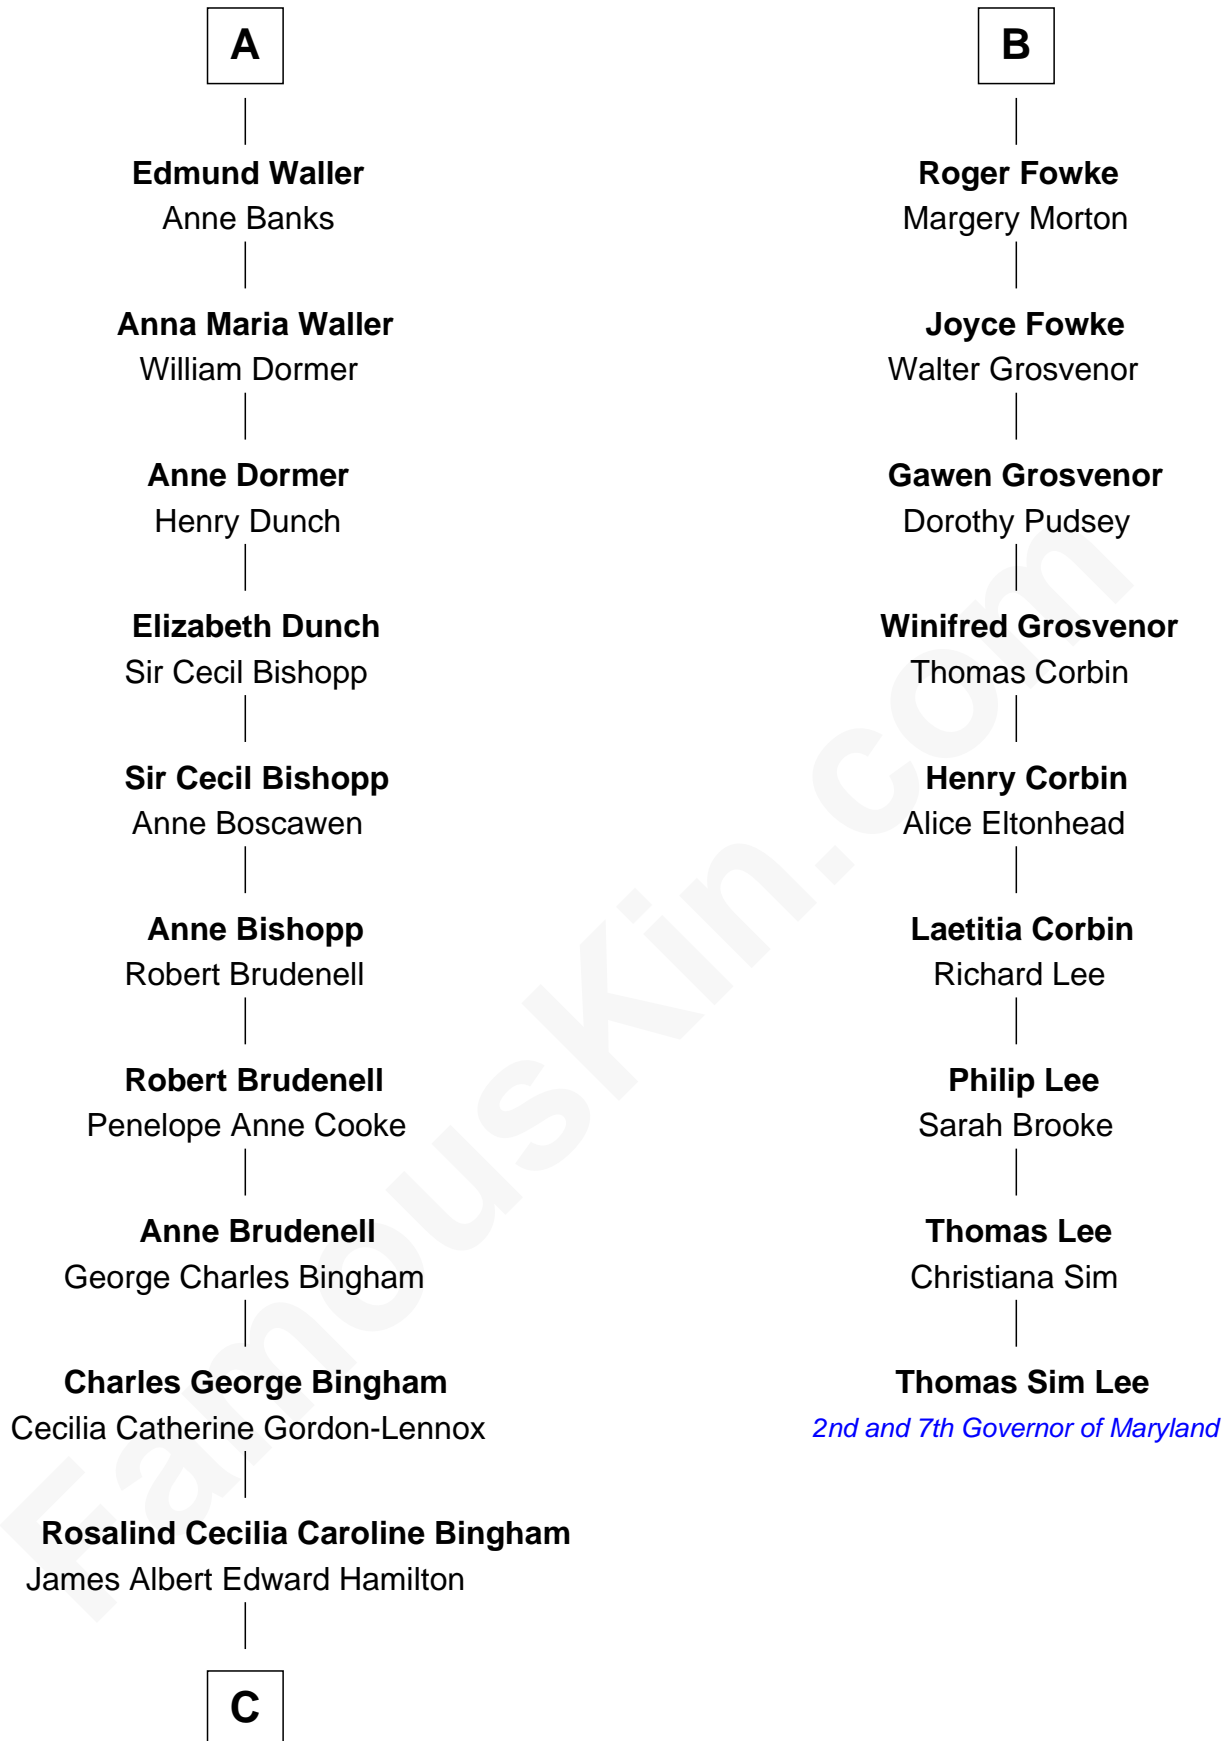

FamousKin.com
Relationship Chart of
Prince William
Prince of Wales

15th cousin 5 times removed of
Thomas Sim Lee
2nd and 7th Governor of Maryland

Sir Baldwin Freville
 Joyce de Botetourte

Sir Baldwin Freville
 Maude le Scrope

Joyce Freville
 Sir Roger Aston

Sir Robert Aston
 Isabel Brereton

John Aston
 Elizabeth Delves

Margaret Aston
 John Kinnersley

Isabel Kinnersley
 John Bradshaw

Anne Bradshaw
 John Fowke

B

C

Cynthia Elinor Beatrix Hamilton

Albert Edward John Spencer

Edward John Spencer

Frances Ruth Burke Roche

Princess Diana Frances Spencer

Charles III, King of the United Kingdom

Prince William

Prince of Wales