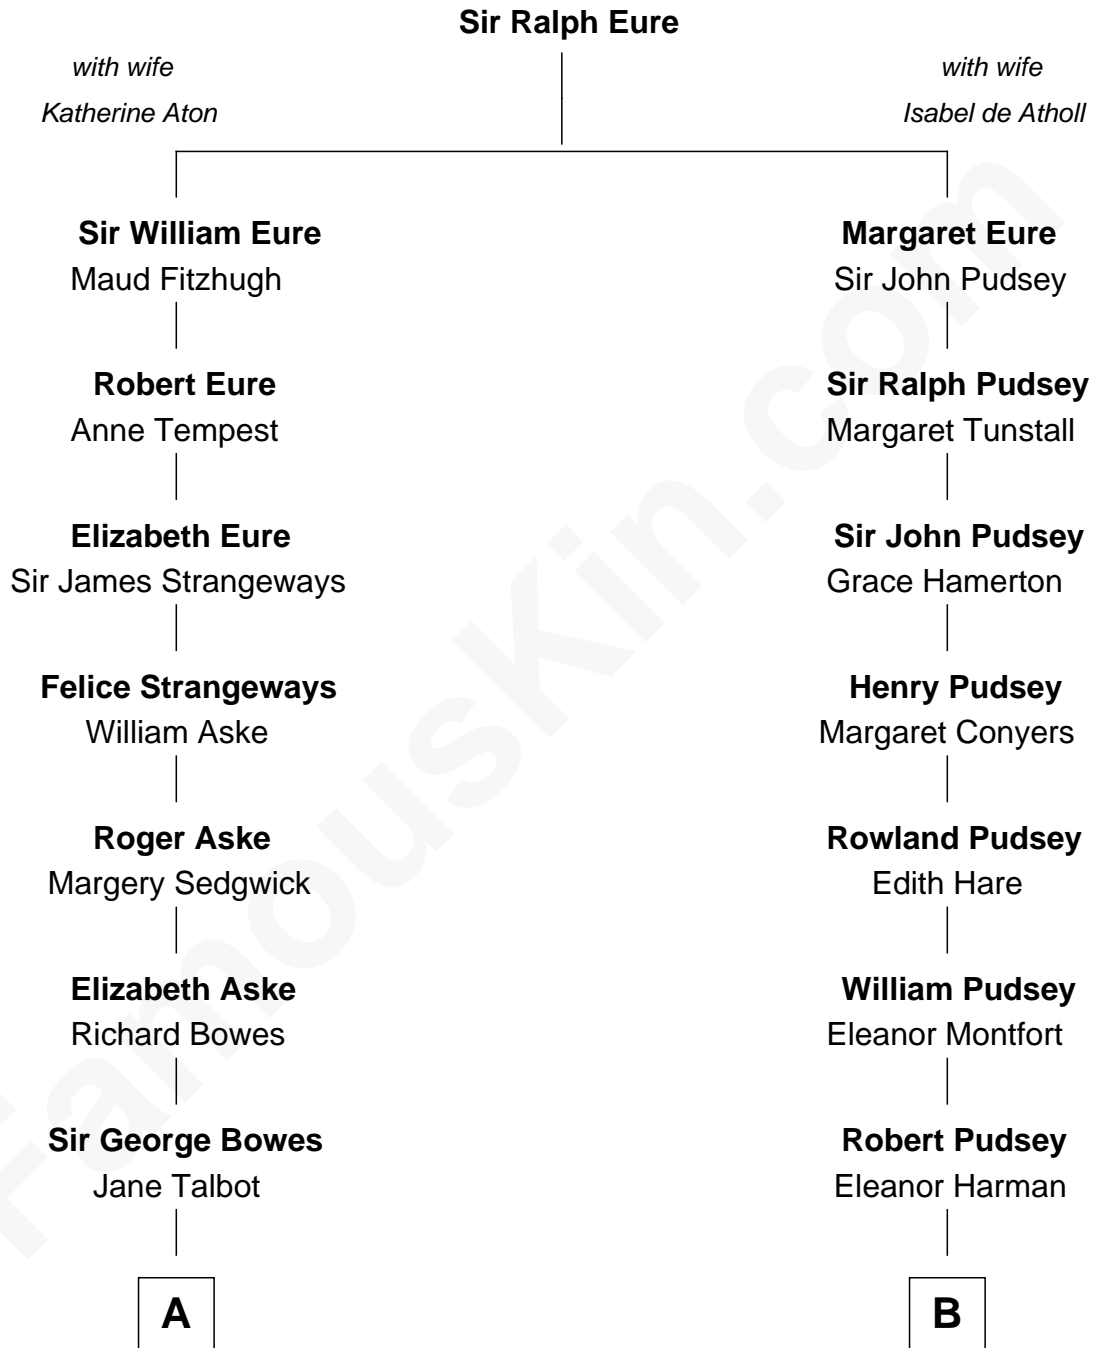

FamousKin.com
Relationship Chart of
Prince William
Prince of Wales

14th cousin 5 times removed of
Thomas Sim Lee
2nd and 7th Governor of Maryland

C

Elizabeth II, Queen of the United Kingdom

Prince Philip of Edinburgh

Charles III, King of the United Kingdom

Princess Diana Frances Spencer

Prince William

Prince of Wales

FamousKin.com