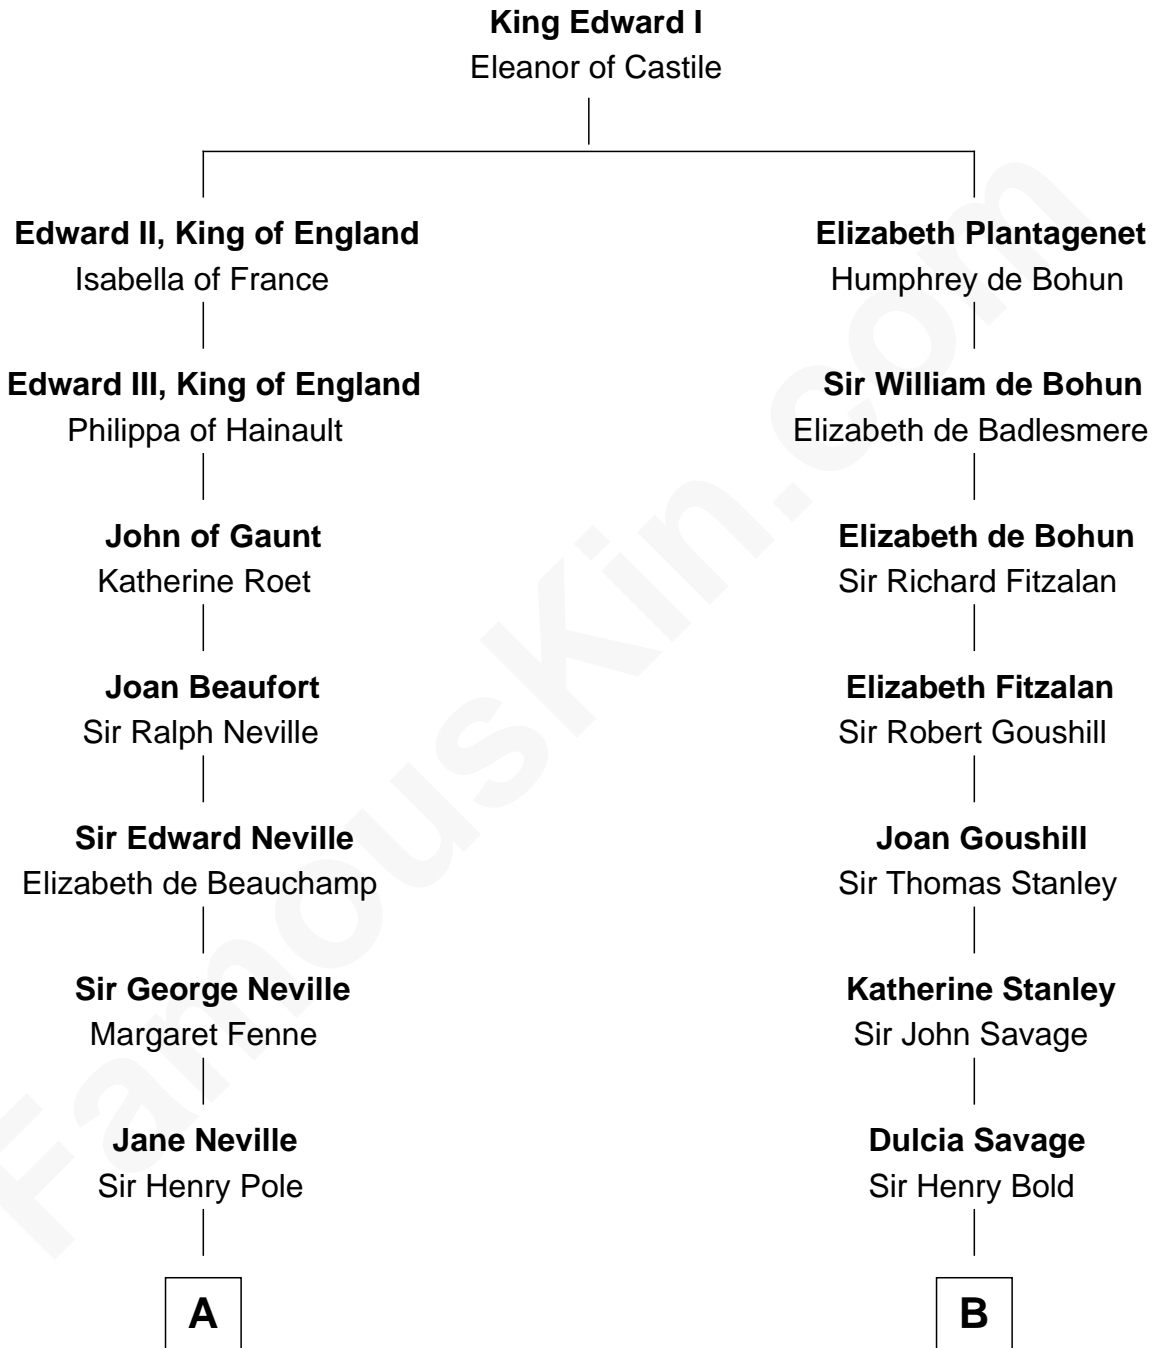

FamousKin.com
Relationship Chart of
Prince William
Prince of Wales

15th cousin 6 times removed of

Thomas Sim Lee
2nd and 7th Governor of Maryland

A

Katherine Pole
Sir Francis Hastings

Frances Hastings
Sir Henry Compton