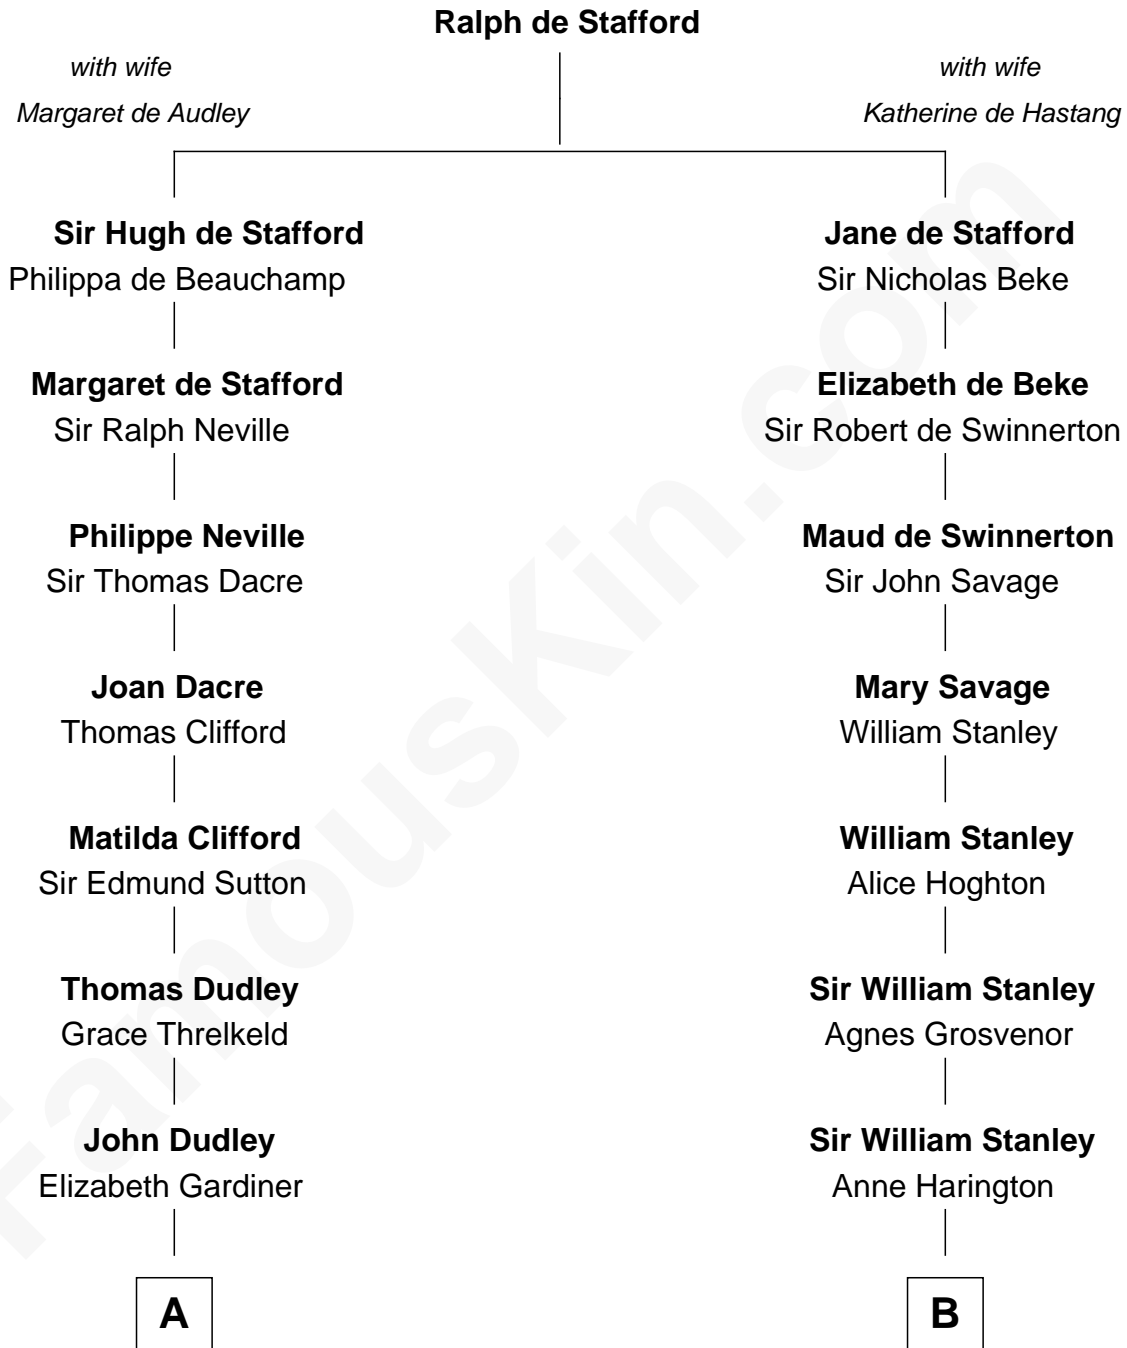

FamousKin.com
Relationship Chart of
Prince William
Prince of Wales

14th cousin 5 times removed of
Thomas Sim Lee
2nd and 7th Governor of Maryland

C

—
Edward John Spencer
Frances Ruth Burke Roche

—
Princess Diana Frances Spencer
Charles III, King of the United Kingdom

—
Prince William
Prince of Wales

FamousKin.com